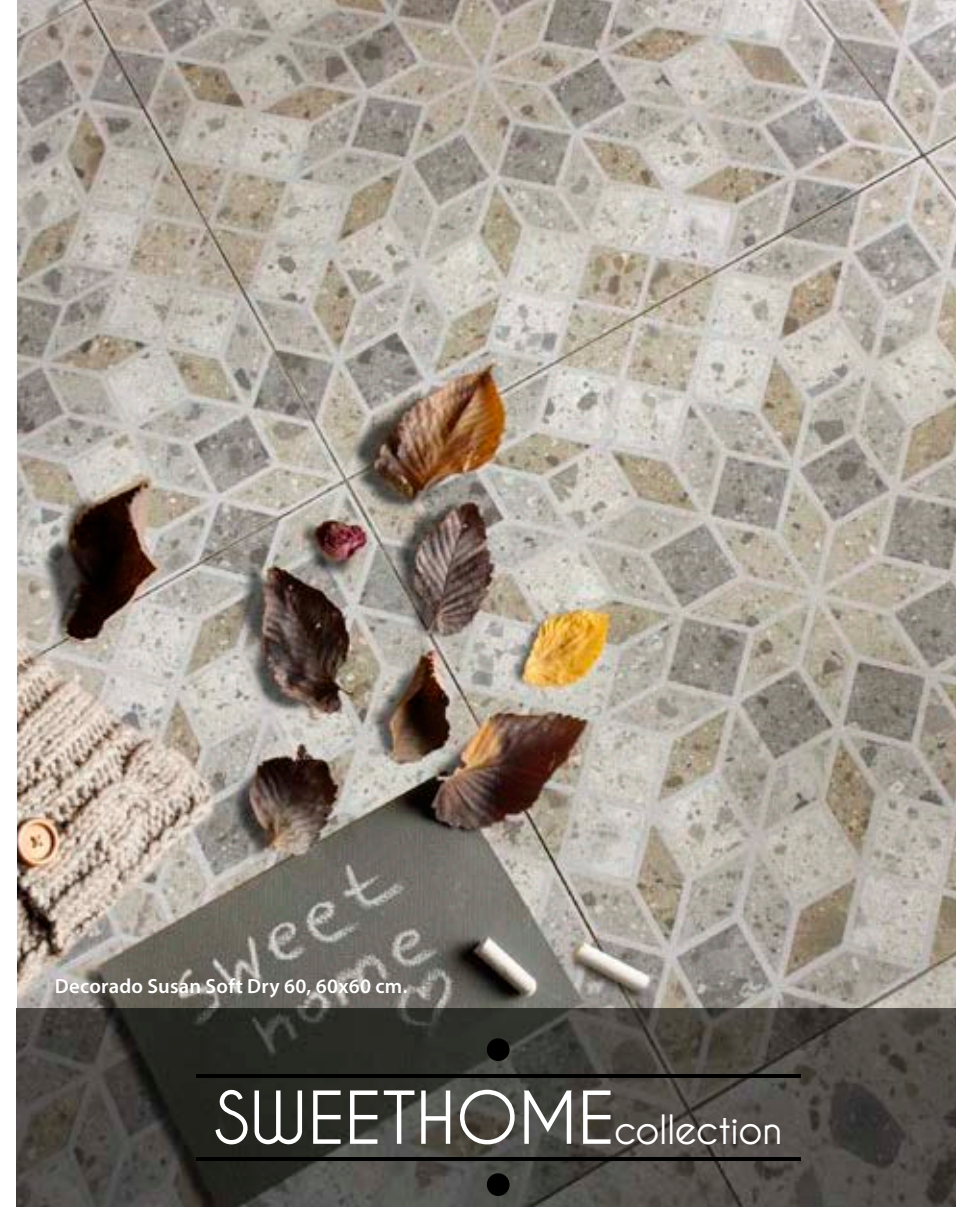

# SWEETHOMEcollection

NATURAL ELEMENTS  
Piedra · Stone

AZTECA

Colores disponibles:  
Available colors:

White

Grey

Graphite

Brown

SWEETHOME SOFT DRY 60  
Porcelánico · Porcelain  
60x60 cm · 23,6"x23,6"

Versatilidad en gráficas · Graphic range

SWEETHOME SOFT DRY 60 (60x60 cm): 12

SOFT DRY FINISH  
IN & OUT 

1. Sweethome Soft Dry 60 white, 60x60 cm.  
2. Sweethome Soft Dry 60 graphite, 60x60 cm.

1. Sweethome Soft Dry 60 brown, 60x60 cm.

Decorado Susan Soft Dry 60, 60x60 cm.

SWEETHOME collection

1. Sweethome Soft Dry 60 white, 60x60 cm.  
2. Sweethome Soft Dry 60 brown, 60x60 cm.

SWEETHOME SOFT DRY 60 WHITE  
60x60 cm - B48