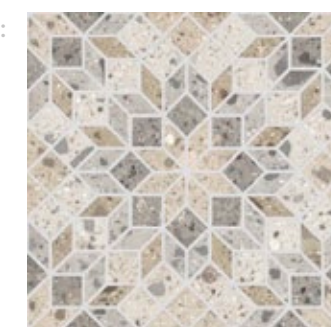

SWEETHOME SOFT DRY 60 GREY  
60x60 cm - B48

SWEETHOME SOFT DRY 60 GRAPHITE  
60x60 cm - B48

SWEETHOME SOFT DRY 60 BROWN  
60x60 cm - B48

Decoración · Decoration:  
DECORADO SUSAN  
SOFT DRY 60

DECORADO SUSAN SOFT DRY 60  
60x60 cm - B48