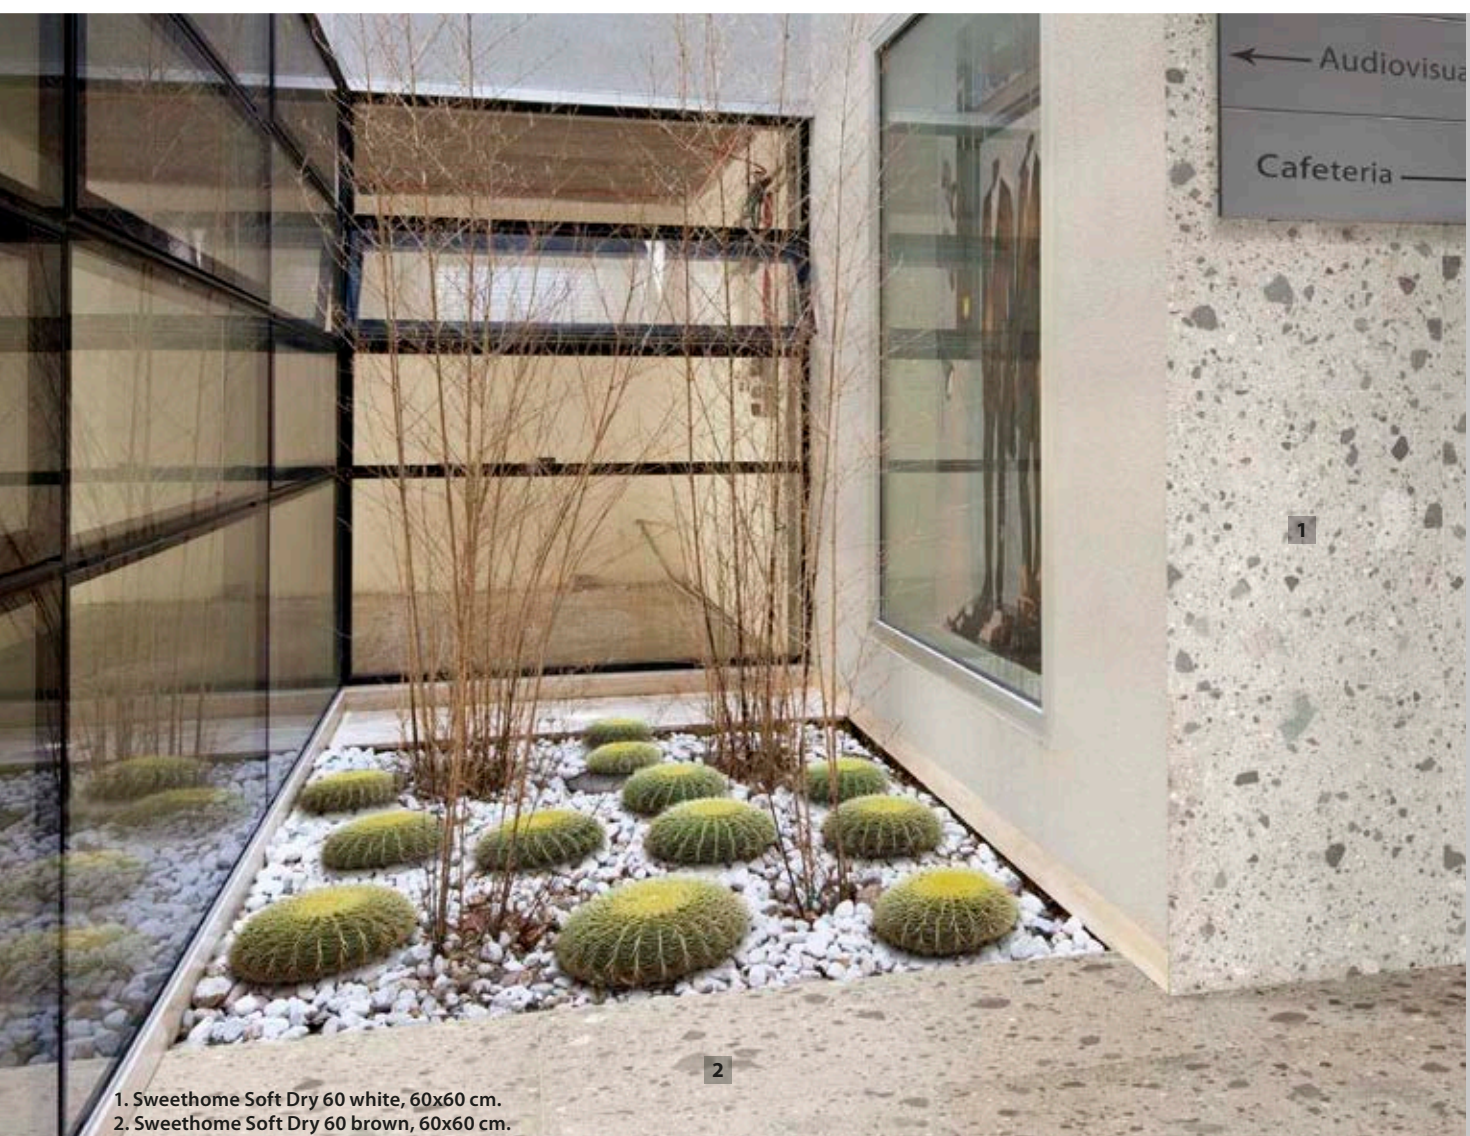

SWEETHOME SOFT DRY 60  
Porcelánico · Porcelain  
60x60 cm · 23,6"x23,6"

Versatilidad en gráficas · Graphic range

SWEETHOME SOFT DRY 60 (60x60 cm): 12

SOFT DRY FINISH  
IN & OUT 

1. Sweethome Soft Dry 60 white, 60x60 cm.  
2. Sweethome Soft Dry 60 graphite, 60x60 cm.

1. Sweethome Soft Dry 60 brown, 60x60 cm.

Decorado Susan Soft Dry 60, 60x60 cm.

SWEETHOME collection

1. Sweethome Soft Dry 60 white, 60x60 cm.  
2. Sweethome Soft Dry 60 brown, 60x60 cm.

SWEETHOME SOFT DRY 60 WHITE  
60x60 cm - B48