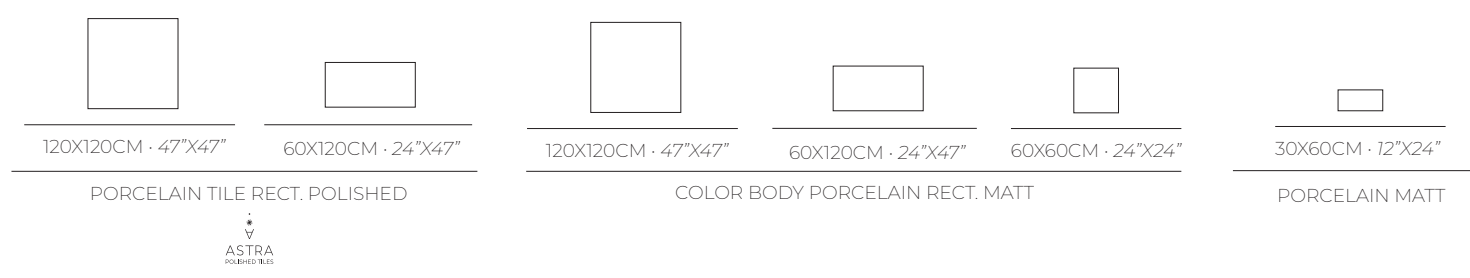

Syrah Natural 60x120CM - 24"x47" PUL Rect.

THE ART OF CREATING A
BALANCED COMPOSITION OF
DESIGN, COLOUR AND VITALITY

EPIC
LOOK

ICONIC
ELEGANCE
AND TIMELESS STYLE

SYRAH
COLOR BODY PORCELAIN

IVORY

LIGHT

NATURAL

Syrah Natural 60x120CM · 24"x47" MATT Rect.
Syrah Light 120x120CM · 47"x47" MATT Rect.