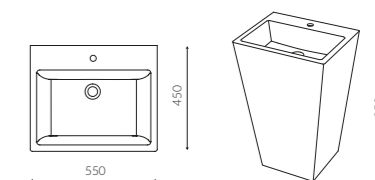

# TEBE

Design: Jędrzak Design

TEBE 550  
BACK TO WALL WASHBASIN

TEBE 700  
BACK TO WALL WASHBASIN

TEBE II  
BACK TO WALL BATHTUB

TEBE III  
FREE STANDING BATHTUB

TEBE  
SHOWER TRAY

TEBE I  
BACK TO WALL BATHTUB