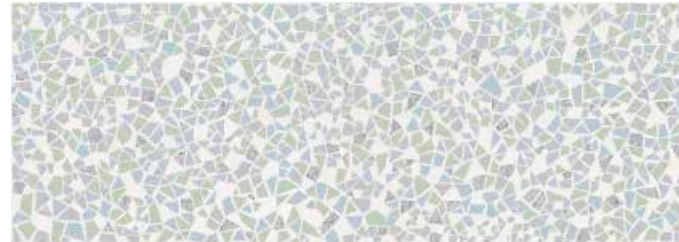

pcs. 10

Bacchetta Green

55 **BAGRE** dec. 1,5x90

pcs. 10

Split

135 **SPLIT** dec. 32x90

pcs. 2

Ray