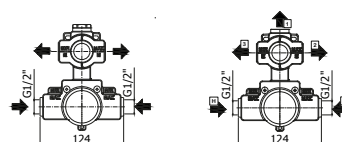

QTV 018-019CR

Miscelatore termostatico incasso doccia con deviatore 2 uscite/3 uscite

Concealed thermostatic shower mixer with diverter 2 outlets/3 outlets