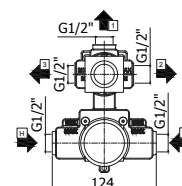

◎ LIQ 019CR

Miscelatore termostatico incasso 3 uscite
Concealed thermostatic 3 outlets