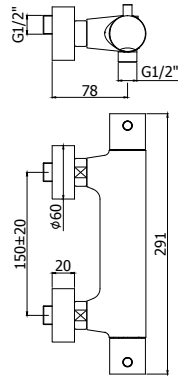

LIQ 168E-168EDCR

Miscelatore termostatico doccia attacco 1/2" con/senza set doccia, con limitatore di portata ECO-STOP
Thermostatic shower mixer 1/2" connection with/without shower kit, with flow reducer ECO-STOP