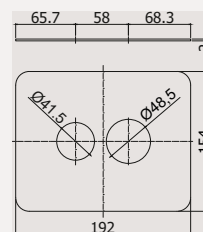

◎ LIQ BOX516CR

Set esterno miscelatore termostatico incasso doccia con deviatore (2 uscite + stop)
External set for concealed thermostatic shower mixer with diverter (2 outlets + stop)

*Da abbinare solo con PBOX 001
*To be completed only with PBOX 001