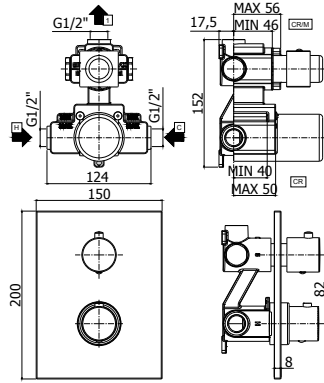

LIQ 513CR

Miscelatore termostatico incasso doccia
Concealed thermostatic shower mixer

LIQ 518CR

Miscelatore termostatico incasso 2 uscite
Concealed thermostatic 2 outlets

LIQ 519CR

Miscelatore termostatico incasso 3 uscite
Concealed thermostatic 3 outlets