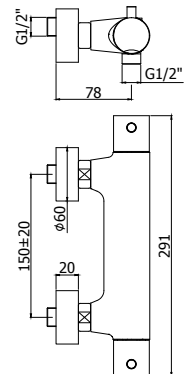

### ◎ LIQ 019CR

Miscelatore termostatico incasso 3 uscite  
*Concealed thermostatic 3 outlets*

LIQ 513CR

Miscelatore termostatico incasso doccia  
Concealed thermostatic shower mixer

LIQ 518CR

Miscelatore termostatico incasso 2 uscite  
Concealed thermostatic 2 outlets

LIQ 519CR

Miscelatore termostatico incasso 3 uscite  
Concealed thermostatic 3 outlets

LIQ 022-023CR

Miscelatore termostatico vasca/doccia attacco 1/2" con/senza set doccia  
Thermostatic bath/shower mixer 1/2" connection with/without shower kit