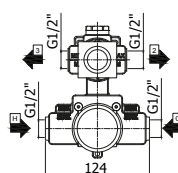

◎ LIQ 018CR

Miscelatore termostatico incasso 2 uscite
Concealed thermostatic 2 outlets