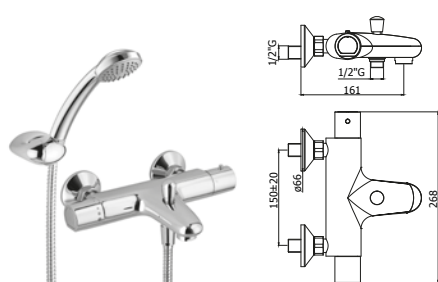

### EQS 022-023CR NEW

Miscelatore termostatico vasca/doccia attacco 1/2" con/*senza* set doccia

Thermostatic bath/shower mixer 1/2" connection with/*without* shower kit