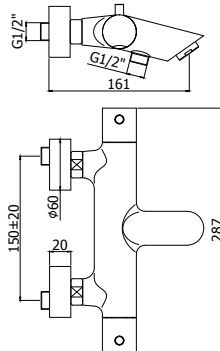

### ◎ LIQ 019CR

Miscelatore termostatico incasso 3 uscite  
*Concealed thermostatic 3 outlets*

LIQ 513CR

Miscelatore termostatico incasso doccia  
Concealed thermostatic shower mixer

LIQ 518CR

Miscelatore termostatico incasso 2 uscite  
Concealed thermostatic 2 outlets

LIQ 519CR

Miscelatore termostatico incasso 3 uscite  
Concealed thermostatic 3 outlets

LIQ 022-023CR

Miscelatore termostatico vasca/doccia attacco 1/2" con/senza set doccia  
Thermostatic bath/shower mixer 1/2" connection with/without shower kit