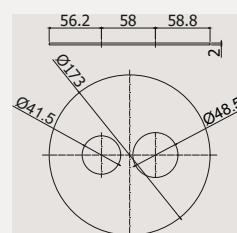

◎ LIQ BOX016CR

Set esterno miscelatore termostatico incasso doccia con deviatore (2 uscite + stop)
External set for concealed thermostatic shower mixer with diverter (2 outlets + stop)

*Da abbinare solo con PBOX 001
*To be completed only with PBOX 001