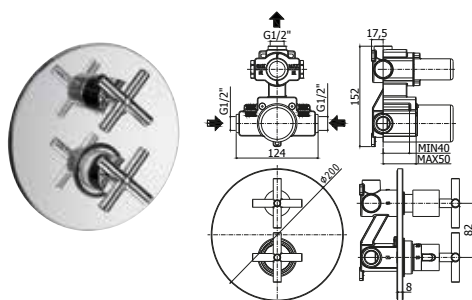

quattro - termostatici

QTV 013CR

Miscelatore termostatico incasso doccia
Concealed thermostatic shower mixer

QTV 018-019CR

Miscelatore termostatico incasso doccia con deviatore 2 uscite/3 uscite

Concealed thermostatic shower mixer with diverter 2 outlets/3 outlets