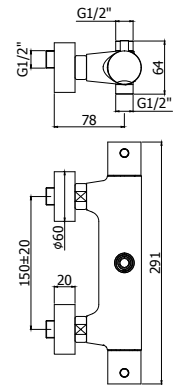

LIQ 513CR

Miscelatore termostatico incasso doccia
Concealed thermostatic shower mixer

LIQ 518CR

Miscelatore termostatico incasso 2 uscite
Concealed thermostatic 2 outlets

LIQ 519CR

Miscelatore termostatico incasso 3 uscite
Concealed thermostatic 3 outlets

LIQ 022-023CR

Miscelatore termostatico vasca/doccia attacco 1/2" con/senza set doccia
Thermostatic bath/shower mixer 1/2" connection with/without shower kit

LIQ 168-168DCR

Miscelatore termostatico doccia attacco 1/2" con/senza set doccia
Thermostatic shower mixer 1/2" connection with/without shower kit

LIQ 168E-168EDCR

Miscelatore termostatico doccia attacco 1/2" con/senza set doccia, con limitatore di portata ECO-STOP
Thermostatic shower mixer 1/2" connection with/without shower kit, with flow reducer ECO-STOP

LIQ 169CR

Miscelatore termostatico doccia attacco 1/2" x 1/2" con deviatore
Thermostatic shower mixer 1/2" x 1/2" connection with diverter

FINITURE | FINISHES