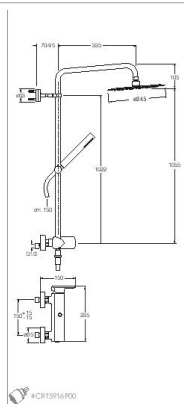

51 cromato

52 oro giallo

ICR204/9000

ICR36/57000

PF 409