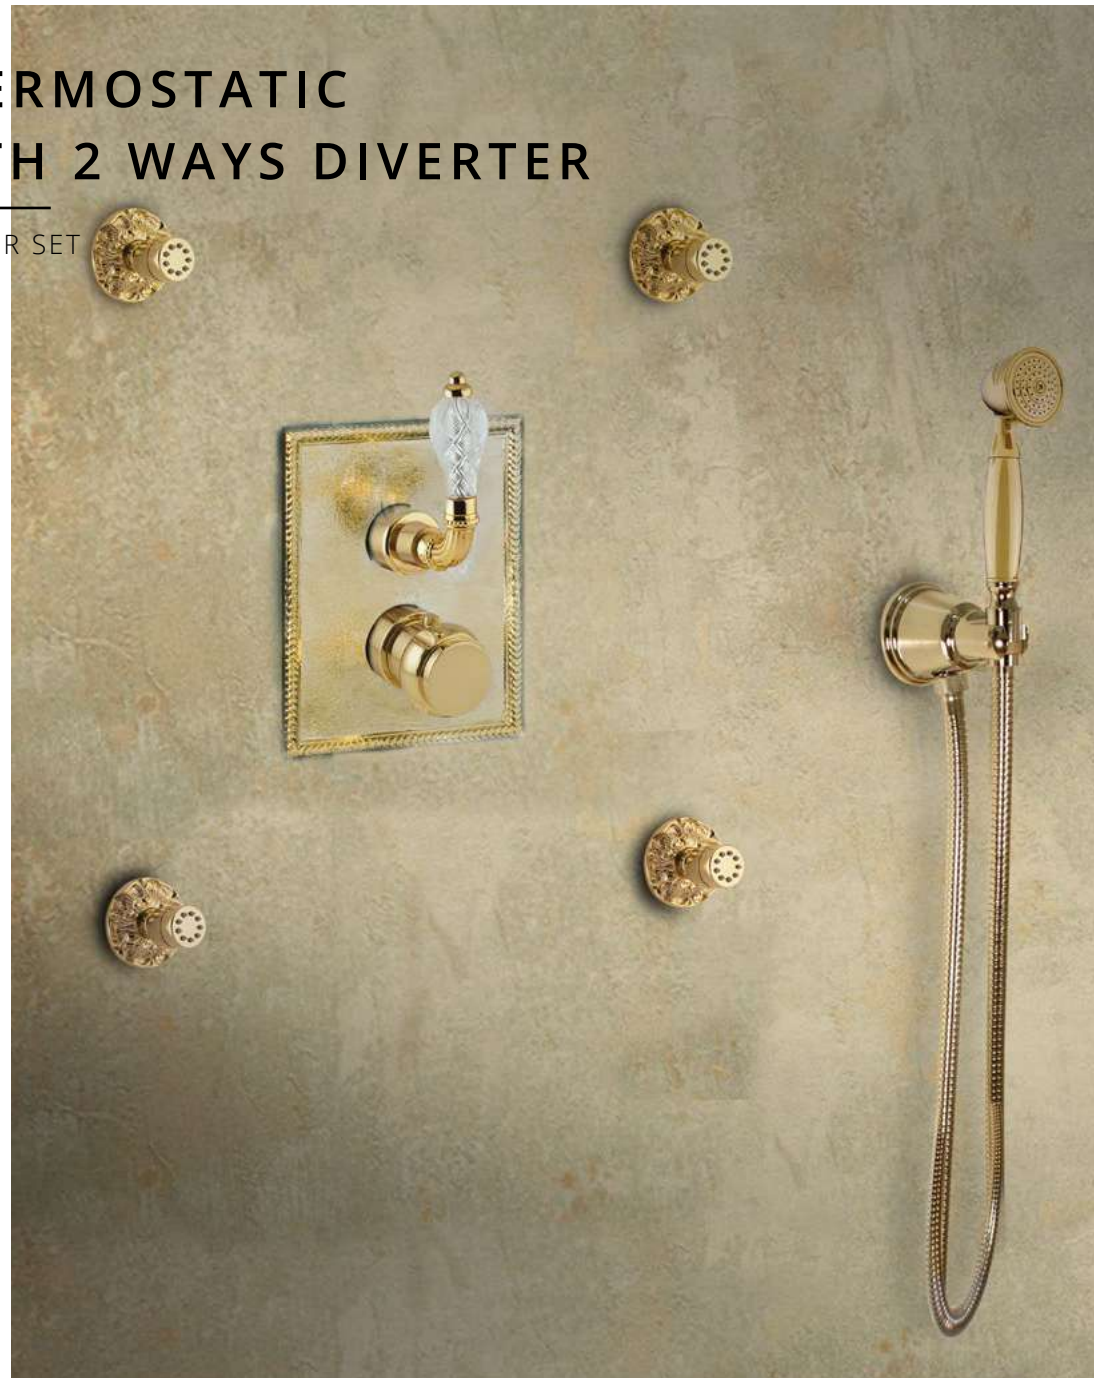

THERMOSTATIC WITH 2 WAYS DIVERTER

SHOWER SET

THERMOSTATIC WITH WITH 2 WAYS DIVERTER

To regulate the temperature of water and to direct water flow with its interior 2 ways diverter. Exclusive for Shower Set with 2 water outlets.

Inwall component
017190.2AR.99

Select thermostatic trim kit
(See below)

Select thermostatic knob
page 243

Select handle or knob
page 238-242

THERMOSTATIC WITH 2 WAYS DIVERTER TRIM KITS

046190.2W0.50

046290.2W0.50