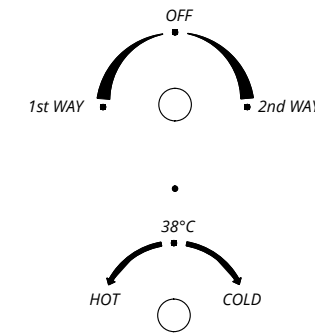

THERMOSTATIC WITH 2 WAYS DIVERTER

SHOWER SET

THERMOSTATIC WITH WITH 2 WAYS DIVERTER

To regulate the temperature of water and to direct water flow with its interior 2 ways diverter. Exclusive for Shower Set with 2 water outlets.

Inwall component
017190.2AR.99

Select thermostatic trim kit
(See below)

Select thermostatic knob
page 243

Select handle or knob
page 238-242

THERMOSTATIC WITH 2 WAYS DIVERTER TRIM KITS

046190.2W0.50

046290.2W0.50