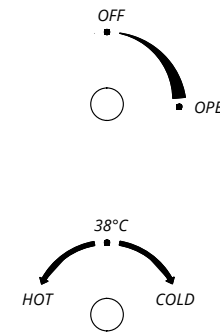

# THERMOSTATIC WITH SHUT OFF VALVE

SHOWER SET

## THERMOSTATIC WITH SHUT OFF VALVE

To regulate the temperature of water. Flow and pressure are regulated with its interior shut off valve.

Recommended for Shower Set with 1 water outlet. According to number of outlets, it is necessary to install a diverter (page 235).

Inwall component  
017190.1AR.99

Select shut off  
thermostatic trim kit  
(See below)

Select thermostatic knob  
page 243

Select handle or knob  
page 238-242