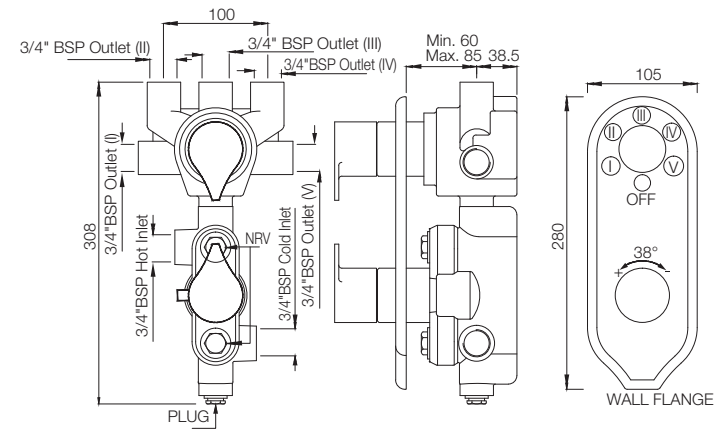

TIA-73687N

Concealed Thermostat with control unit for 5-Outlets and integrated Shut-off valve