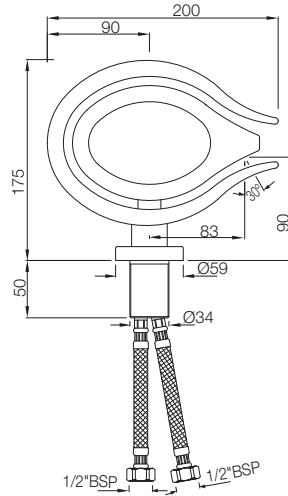

**TIA-73011B**  
Basin Mixer without Pop-up Waste System with 450mm Long Braided Hoses

**TIA-3681N**  
Concealed thermostat bath & shower mixer

**TIA-73683N**  
Concealed Thermostat with control unit for 3-Outlets and integrated Shut-off valve

Tiaara Rainjoy Shower 600 x 350mm AISI 304 stainless steel in chrome finish with RGB LED lights remote control & without installation kit for false ceiling  
 • Chromotherapy (RGB): LED x 0.23W with 12V Power Supply (SMPS) Including Controller; connecting to AC 100-240V, 50-60Hz • 2-functions • Rain • 4 X Mist

**TIA-73859BR**

False ceiling installation kit for Tiaara rainjoy Shower 600 x 350mm consisting of 1 Bracket, 4 Anchors, 4 Stud bolts, 12 Hex nuts (Compatible with TIA-73859SH)

TIS-WHT-73931  
Table Top Basin  
Size: 715 x 465 x 150 mm