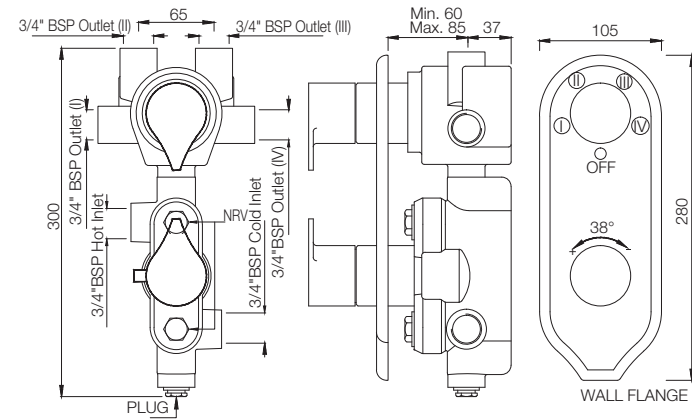

TIA-73685N

Concealed Thermostat with control unit for 4-Outlets and integrated Shut-off valve