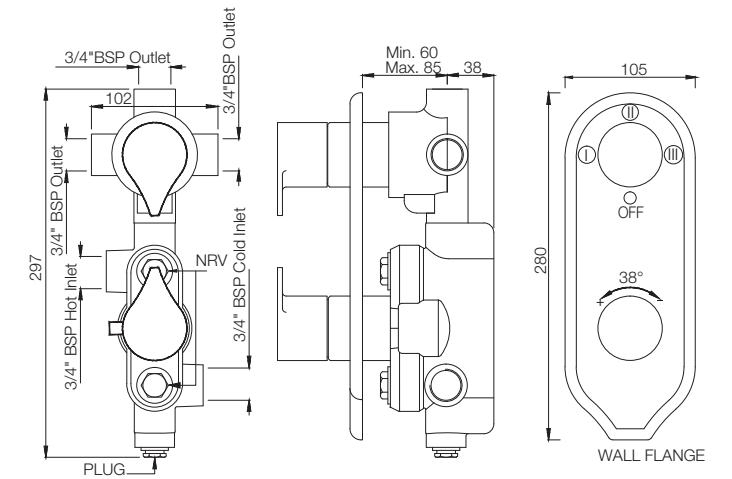

**TIA-73011B**  
Basin Mixer without Pop-up Waste System with 450mm Long Braided Hoses

**TIA-3681N**  
Concealed thermostat bath & shower mixer

**TIA-73683N**  
Concealed Thermostat with control unit for 3-Outlets and integrated Shut-off valve

Tiaara Rainjoy Shower 600 x 350mm AISI 304 stainless steel in chrome finish with RGB LED lights remote control & without installation kit for false ceiling  
 • Chromotherapy (RGB): LED x 0.23W with 12V Power Supply (SMPS) Including Controller; connecting to AC 100-240V, 50-60Hz • 2-functions • Rain • 4 X Mist

**TIA-73859BR**

False ceiling installation kit for Tiaara rainjoy Shower 600 x 350mm consisting of 1 Bracket, 4 Anchors, 4 Stud bolts, 12 Hex nuts (Compatible with TIA-73859SH)

TIS-WHT-73931  
Table Top Basin  
Size: 715 x 465 x 150 mm