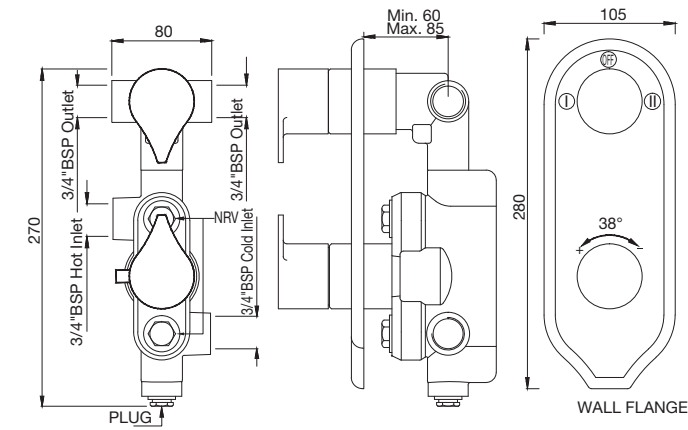

**TIA-73011B**  
Basin Mixer without Pop-up Waste System with 450mm Long Braided Hoses

**TIA-3681N**  
Concealed thermostat bath & shower mixer

**TIA-73683N**  
Concealed Thermostat with control unit for 3-Outlets and integrated Shut-off valve

Tiaara Rainjoy Shower 600 x 350mm AISI 304 stainless steel in chrome finish with RGB LED lights remote control & without installation kit for false ceiling  
 • Chromotherapy (RGB): LED x 0.23W with 12V Power Supply (SMPS) Including Controller; connecting to AC 100-240V, 50-60Hz • 2-functions • Rain • 4 X Mist

**TIA-73859BR**

False ceiling installation kit for Tiaara rainjoy Shower 600 x 350mm consisting of 1 Bracket, 4 Anchors, 4 Stud bolts, 12 Hex nuts (Compatible with TIA-73859SH)

TIS-WHT-73931  
Table Top Basin  
Size: 715 x 465 x 150 mm