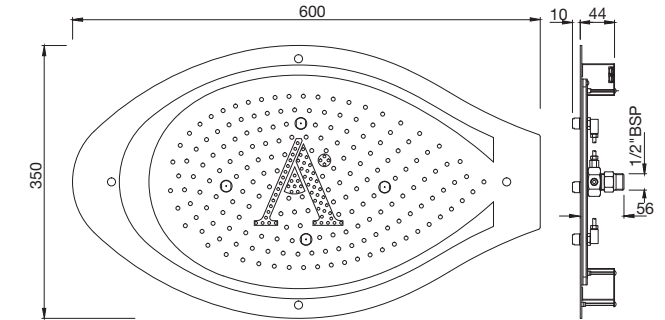

TIA-73859BR

False ceiling installation kit for Tiaara rainjoy Shower 600 x 350mm consisting of 1 Bracket, 4 Anchors, 4 Stud bolts, 12 Hex nuts (Compatible with TIA-73859SH)