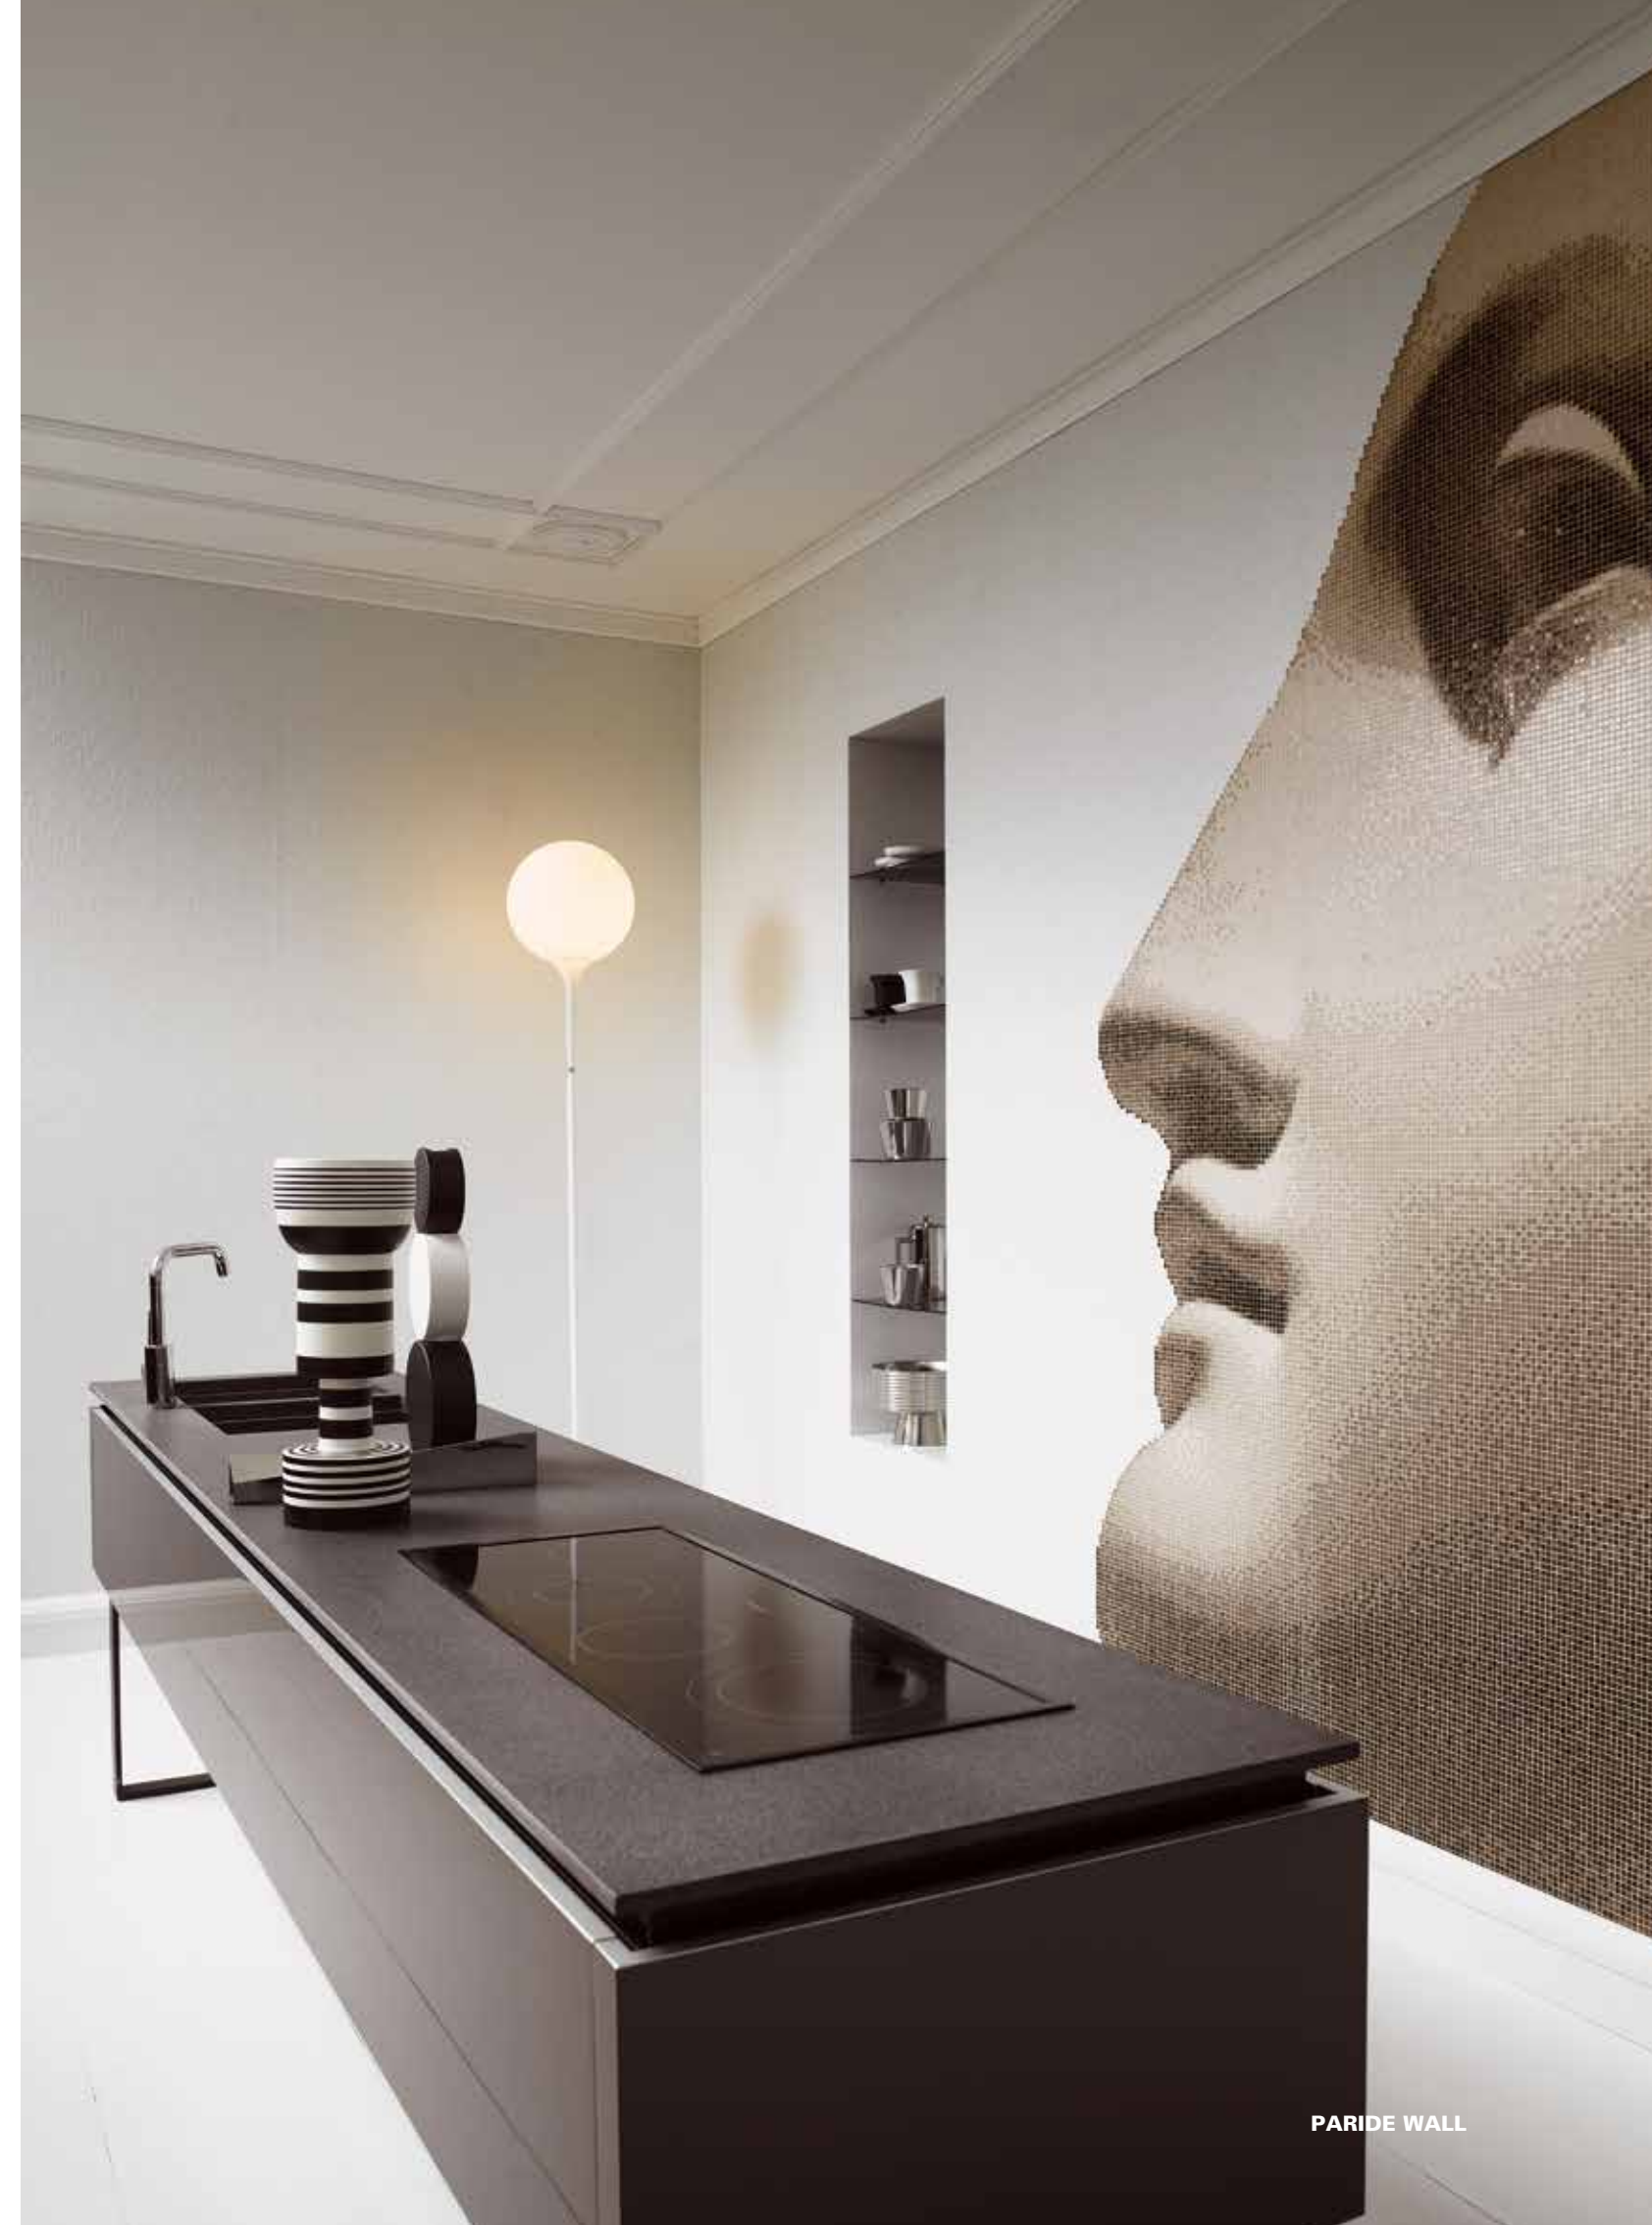

Unità d'ordine: 1 pezzo / order unit: 1 piece / unité de commande: 1 pièce / bestelleinheit: 1 stück / unidad de pedido: 1 pieza. 3,24 m²/sqm (34.88 SF)
Montato su carta / paper face mounted / collée sur papier / vorderseitig papiergeklebt / montado sobre papel

146 cm

VTC 10.09
VTC 10.10
VTC 10.32
VTC 10.33
VTC 10.37
VTC 10.55
VTC 10.56
VTC 10.65
VTC 10.66
VTC 10.86

10 x 10 mm

290,5 cm

PARIDE WALL

I decori Endimione wall, Bonaparte wall, Paride wall, Corinzio wall vengono forniti incollati su fogli di carta, con il profilo scontornato. Per il completamento della parete, si consiglia di scegliere tra le nostre proposte standard di tinte unite o miscele nel formato 10x10 mm.

The Endimione wall, Bonaparte wall, Paride wall and Corinzio wall decorations are supplied paper-face mounted and with an aliased edge. We suggest selecting from our collection of solid colours or blends in 10x10 mm format to complete the wall.

Les décors Endimione wall, Bonaparte wall, Paride wall, Corinzio wall sont fournis collés sur papier avec le profil délimité tesselle par tesselle. Pour compléter le mur, nous vous conseillons de choisir parmi notre gamme standard de mosaïque en format 10x10 mm en teinte unie ou mélange.

Die Dekore Endimione wall, Bonaparte wall, Paride wall, Corinzio wall werden vorderseitig papiergeklebt mit dem exakt abschließenden Profil geliefert. Für die Erweiterung der Wand wird empfohlen, eine unserer Standardunifarben oder Standardmischungen im Format 10x10 mm zu wählen.

Las decoraciones Endimione wall, Bonaparte wall, Paride wall, Corinzio wall se suministran montados sobre hojas de papel con el perfil silueteado. Para completar la pared, se aconseja elegir entre nuestras propuestas estándar de unicolores o mezclas en el tamaño 10x10 mm.