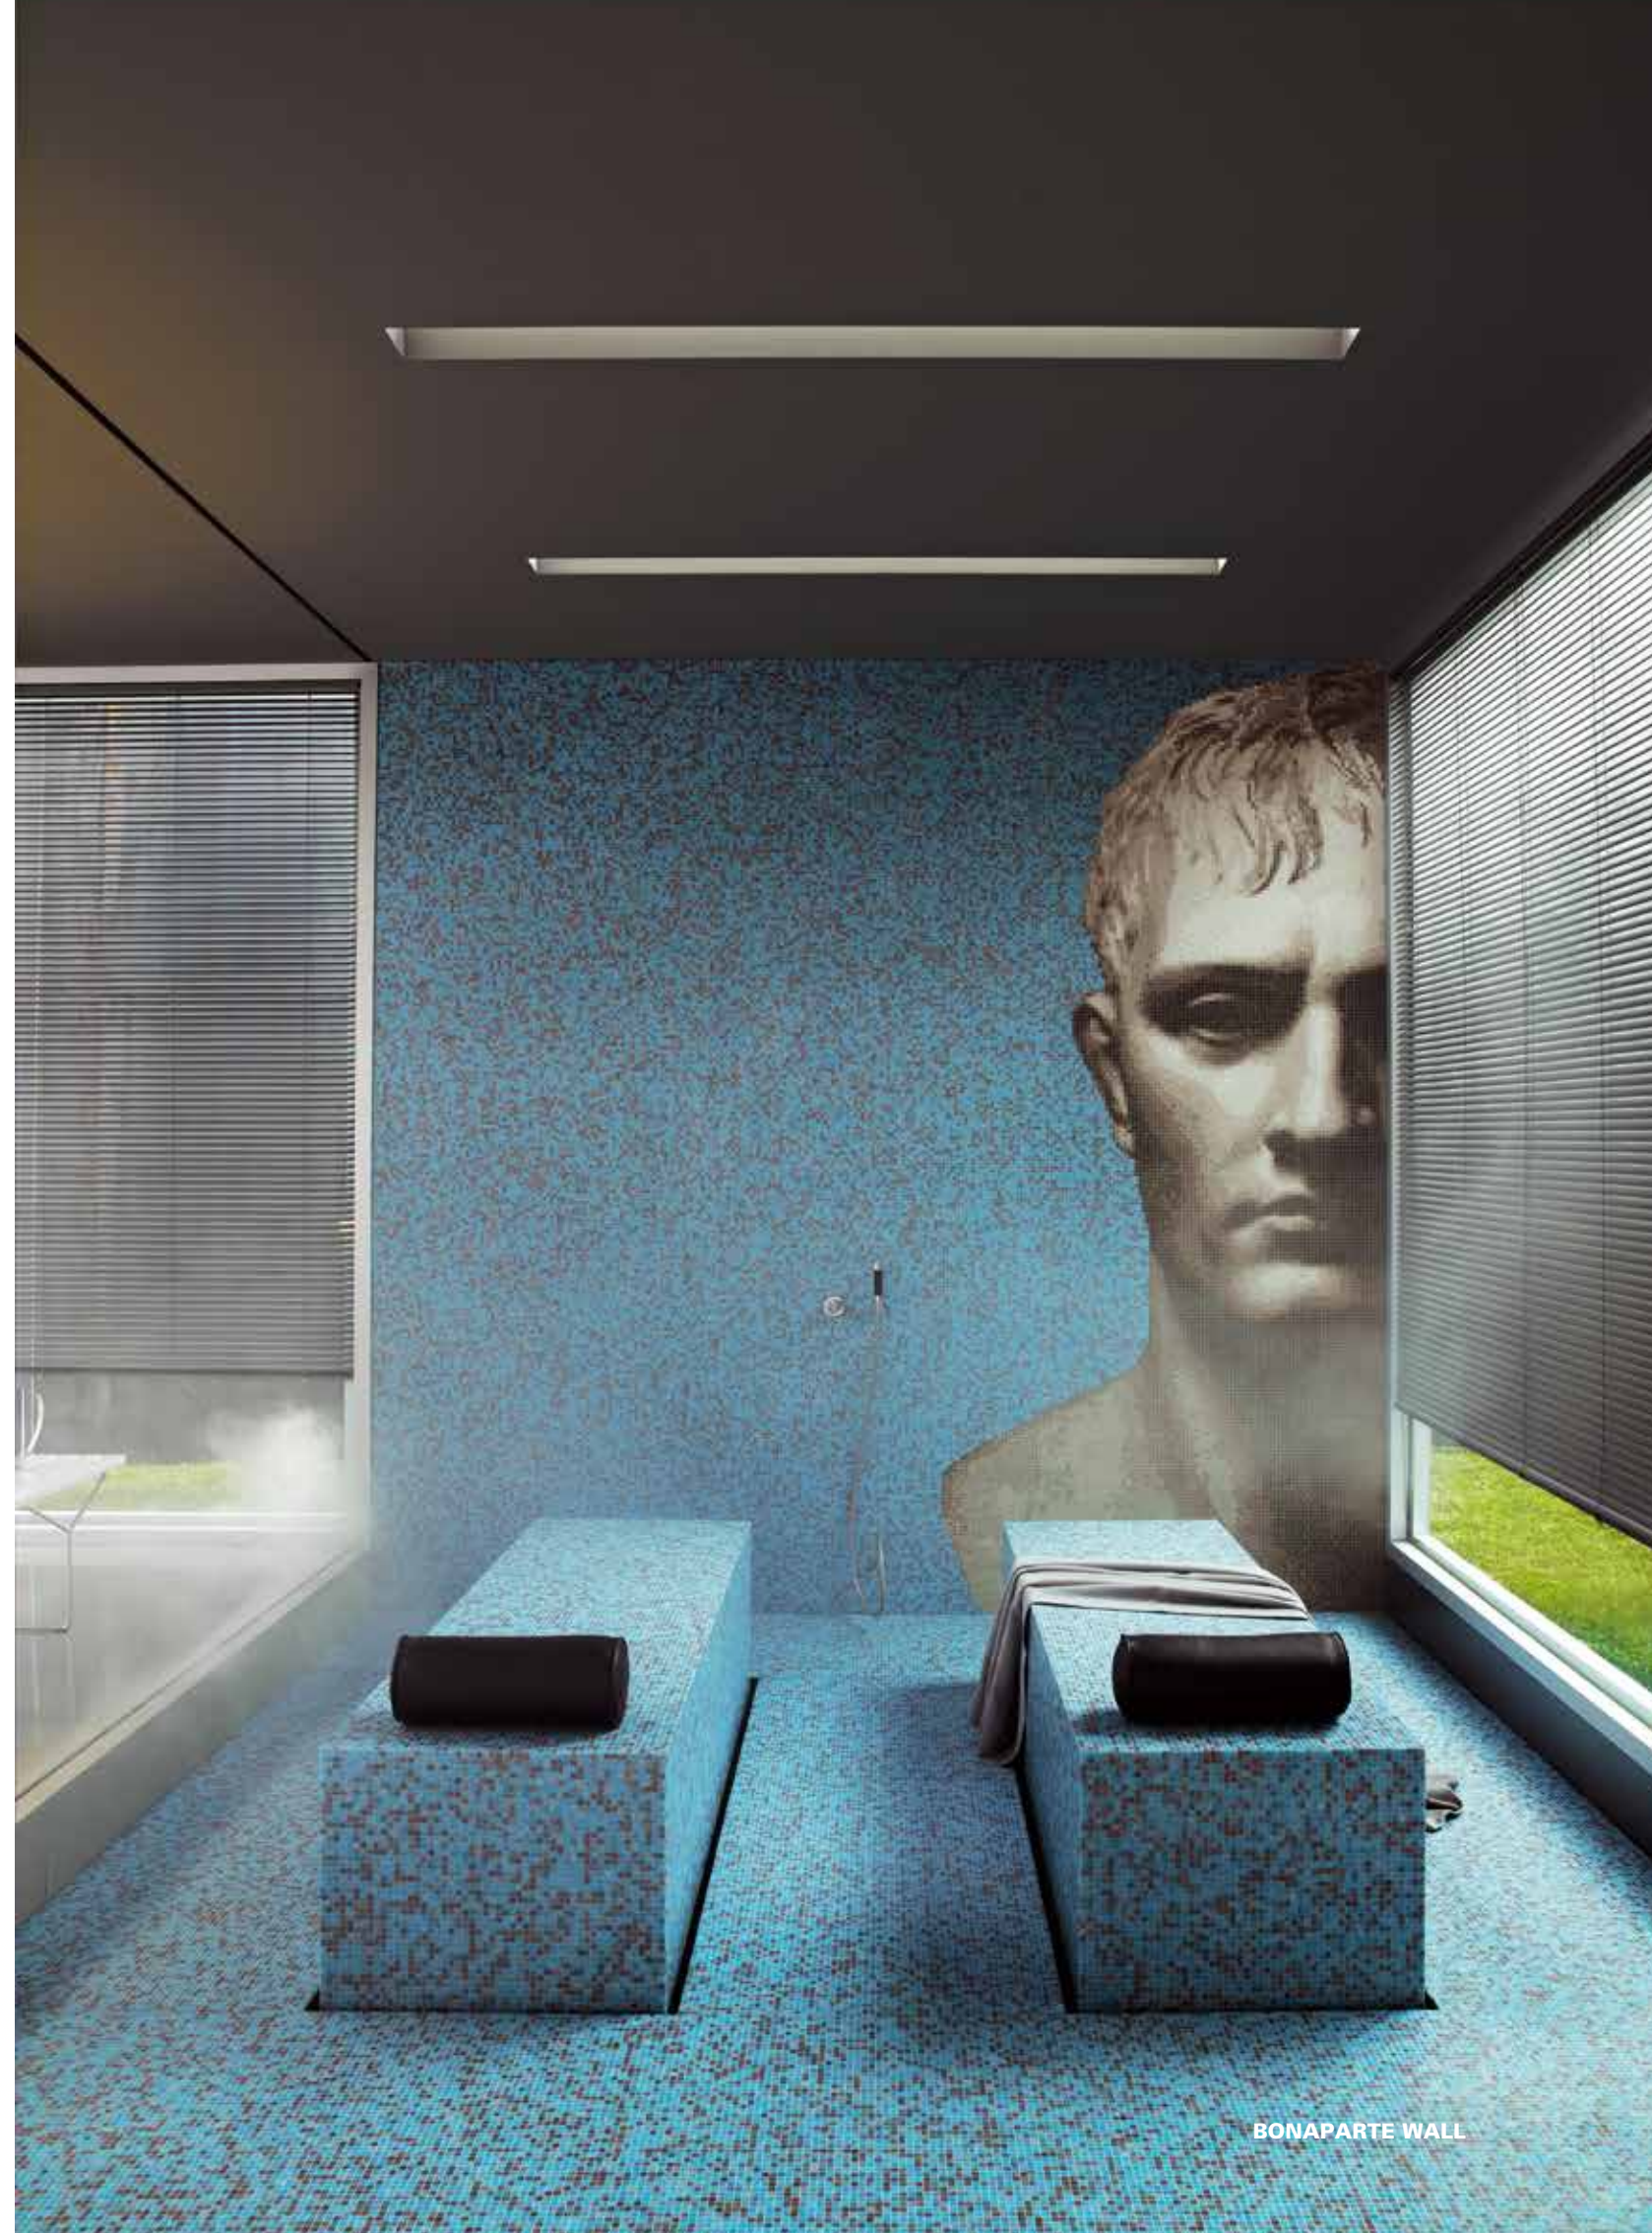

BONAPARTE WALL