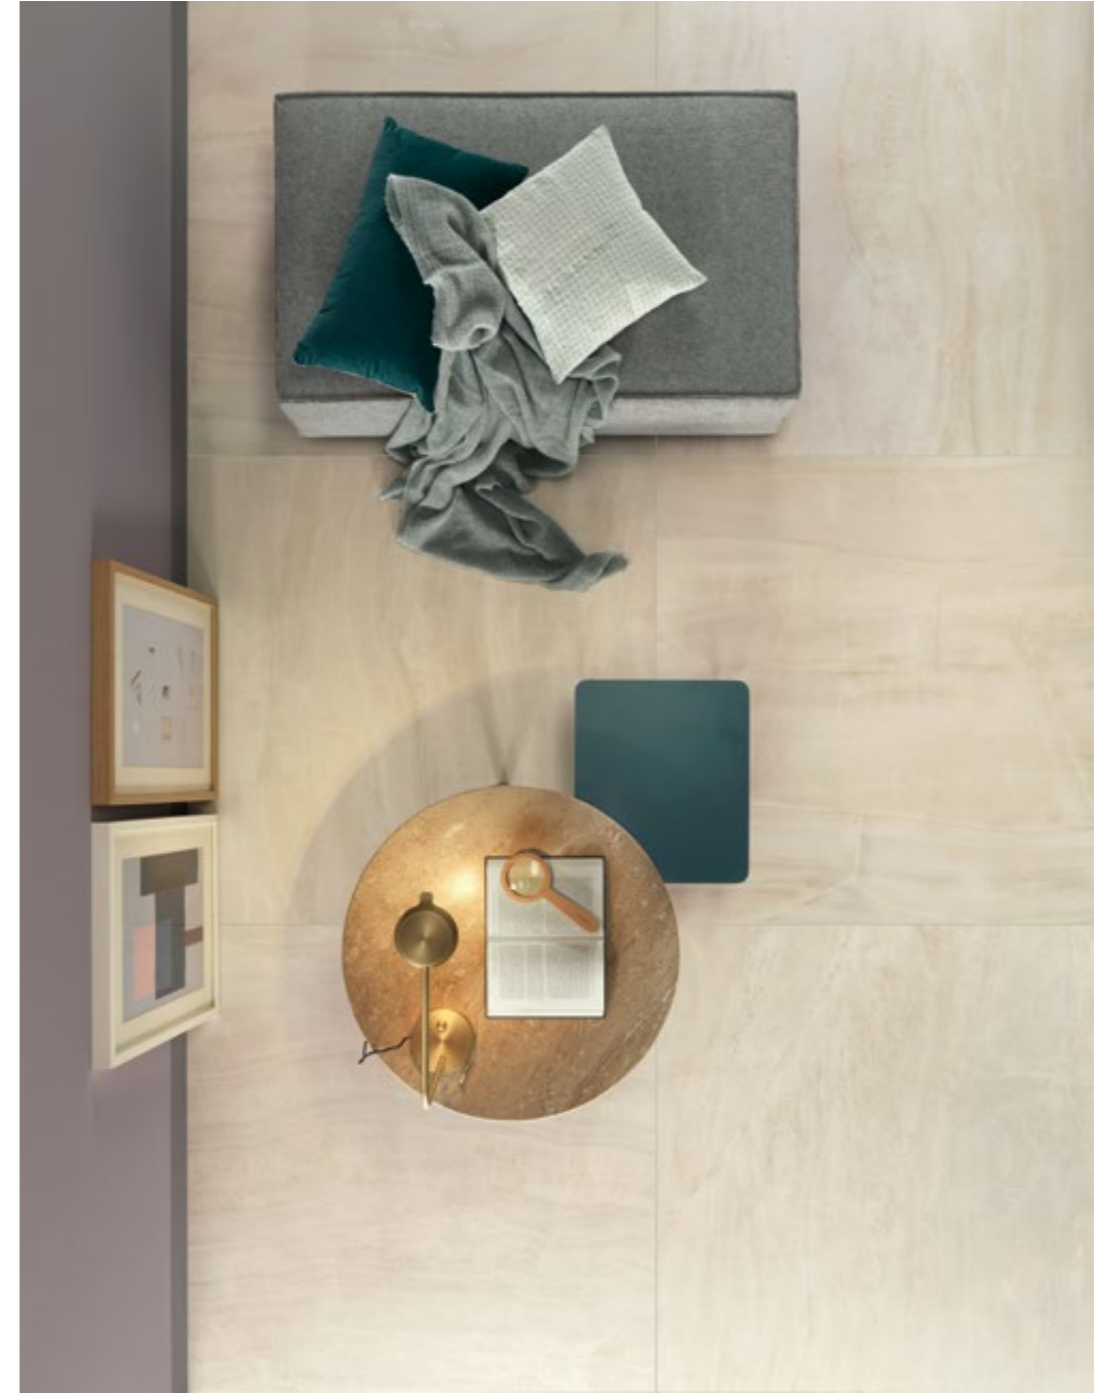

Timeless Marble.

and Filigrane design Philippe Nigro

WALL
Pietra Gray 100x300 sat

FLOOR
Pietra Gray 100x300 lev

Lasa Bright 100x300 lev

FLOOR Lasa Bright 100x100 lev
WALL Lasa Bright 100x300 lev

marble

FLOOR
Onice Venus 100x100 lev

WALL
Onice Venus 100x300 lev

Lea Ceramiche

Onice Venus 100x100 sat

Safari Amante 50x150 lev

WALL
Calacatta Gold Extra 100x300 lev

FLOOR
Calacatta Gold Extra 100x100 lev

Statuario White 100x300 lev

marble