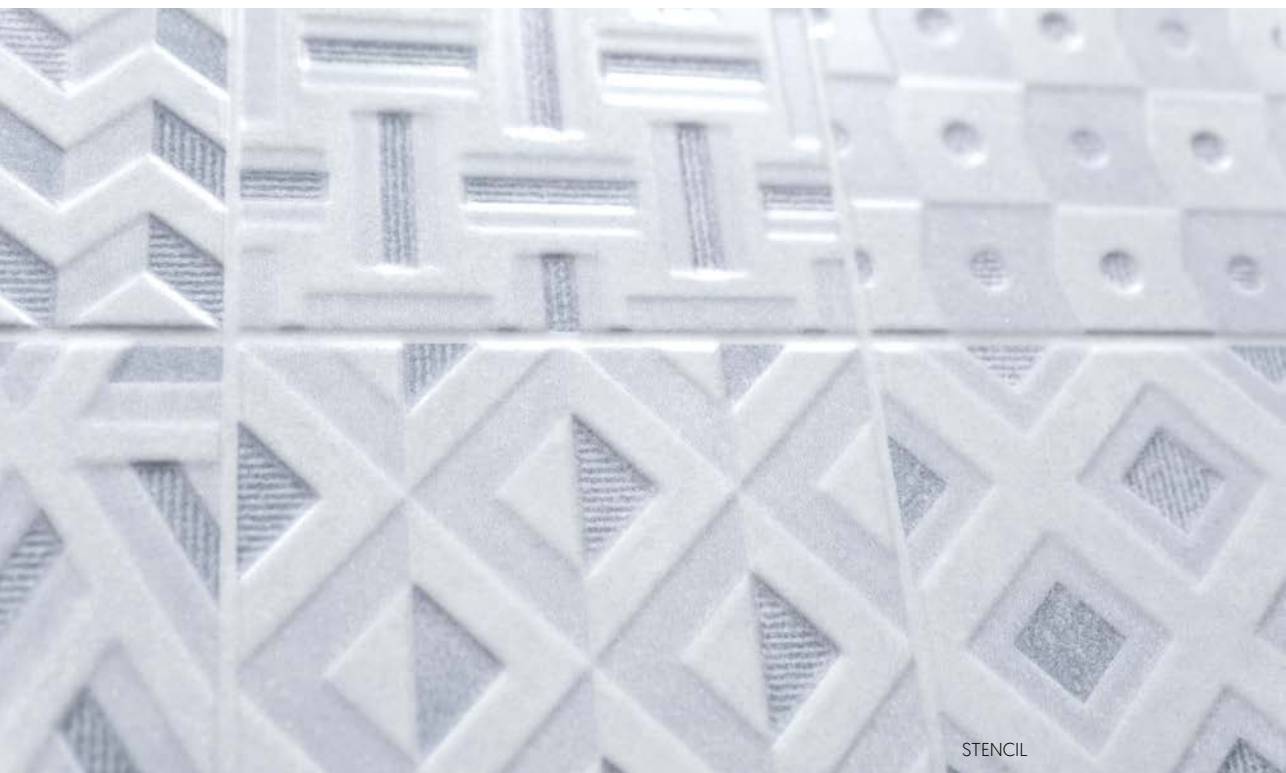

TINTED COLORS & SHAPES

Stencil and Brush are the decorative part of **Tinted**, two different reliefs that bring balance to this series. Stencil is the most decorative, an explosion of effects in perfect conjunction with its geometries for spaces where the focus is on decoration. Brush relief brings a touch of tranquility and harmony, a play of light and shadow that surprises, creating a sensation of sinuous movement for those spaces where serenity is required.

Stencil y Brush son la parte decorativa de **Tinted**, dos relieves distintos que aportan el equilibrio a esta serie. Stencil es el más decorativo, una explosión de efectos en conjunción perfecta con sus geometrías para espacios donde el foco es la decoración. Brush aporta el toque de tranquilidad y armonía un juego de luces y sombras que sorprenden creando una sensación de movimiento sinuoso para aquellos espacios donde se requiere serenidad.

Stencil et Brush sont la partie décorative de **Tinted**, deux reliefs différents qui apportent l'équilibre à cette série. Stencil est le plus décoratif, une explosion d'effets en parfaite harmonie avec ses géométries pour des espaces qui font la part belle à la décoration. Brush apporte la touche de tranquillité et d'harmonie aux espaces avec un jeu de lumières et d'ombres qui surprennent en créant un sentiment de mouvement sinueux.

STENCIL