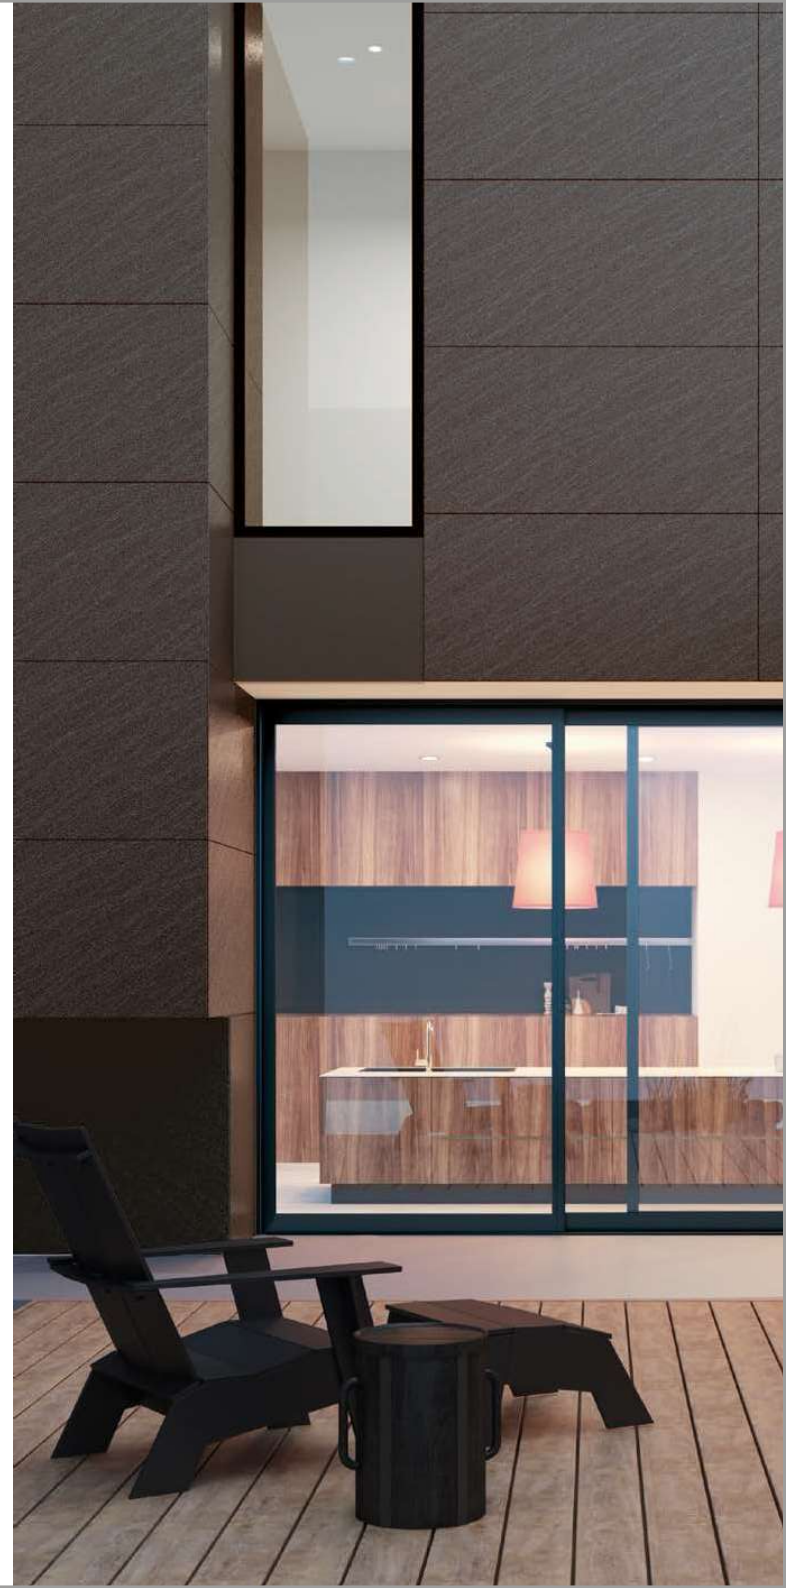

TITANIUM

Graphite

PORCELAIN | PORCELÁNICO

60x120cm Rect. · 60x60cm | 59x59cm Rect. · 31,6x63,5cm | 30,6x62,5cm Rect.

24x47" Rect. · 24x24" | 23x23" Rect. · 12x25" | 12x25" Rect.

PASTA BLANCA | WHITE BODY

29x100cm Rect.

11x39" Rect.