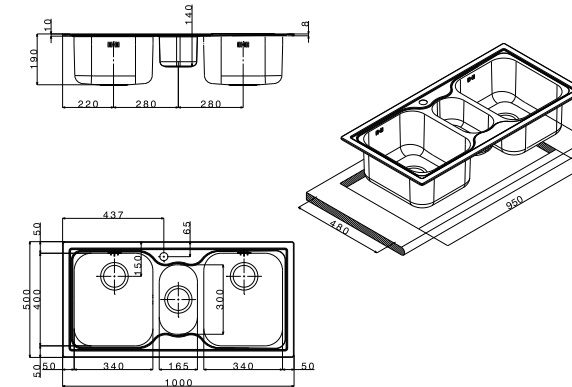

 brushed/spazzolato

- extra
- | | | |
|----|----|----|
| 1 | 2 | 3 |
| 4a | 5a | 6a |
| 7a | | |

TOG1002BC

 packed in boxes:
1010 x 565 x 265 mm - 8,92 Kg

- size 1000x500 mm
- drain hole 3,5"
- cut-out  950x480 mm
- base  1000 mm
- depth  190 mm
- fitting  8 mm
- finish/finitura  brushed/spazzolato