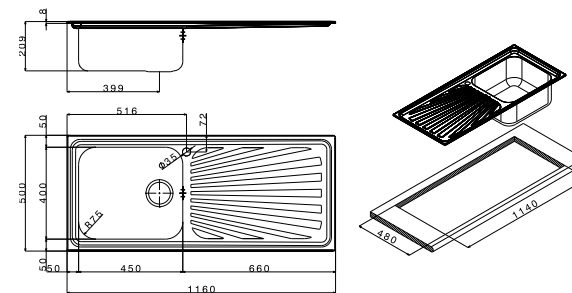

	<p>size 1160x500 mm</p> <p>drain hole 3,5"</p> <p>cut-out 1140x480 mm</p> <p>base 800 mm</p> <p>depth 194 mm</p> <p>fitting 8 mm</p> <p>finish/finitura brushed/spazzolato</p>		brushed/spazzolato	<p>extra <table border="1"> <tr><td>1</td><td>2</td><td>3</td></tr> <tr><td>4</td><td>5</td><td>6</td></tr> <tr><td>7</td><td></td><td></td></tr> </table></p>	1	2	3	4	5	6	7			<p>TO1162IRBC <i>(dx/right)</i></p> <p>TO1162ILBC <i>(sx/left)</i></p>
1	2	3												
4	5	6												
7														

finish/finitura

accessories

code
drainer right or left /
gocciolatoio destro o sinistro

- size 1160x500 mm
- drain hole 3,5"
- cut-out  1140x480 mm
- base  600 mm
- depth  209 mm
- fitting  8 mm
- finish/finitura  brushed/spazzolato

 brushed/spazzolato

- extra
- | | | |
|----|----|----|
| 1 | 2 | 3 |
| 4a | 5a | 6a |
| 7a | | |

TO1161RBC
(dx/right)
TO1161LBC
(sx/left)

 packed in boxes:
1250 x 610 x 285 mm - 8,04 Kg

- size 1000x500 mm
- drain hole 3,5"
- cut-out  980x480 mm
- base  1000 mm
- depth  194 mm
- fitting  8 mm
- finish/finitura  brushed/spazzolato

 brushed/spazzolato

- extra
- | | | |
|----|----|----|
| 1 | 2 | 3 |
| 4a | 5a | 6a |
| 7a | | |

TOG1002BC

 packed in boxes:
1010 x 565 x 265 mm - 8,92 Kg

- size 1000x500 mm
- drain hole 3,5"
- cut-out  950x480 mm
- base  1000 mm
- depth  190 mm
- fitting  8 mm
- finish/finitura  brushed/spazzolato