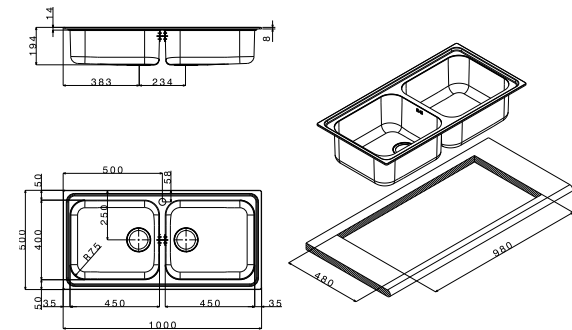

finish/finitura

accessories

code
drainer right or left /
gocciolatoio destro o sinistro

- size 1160x500 mm
- drain hole 3,5"
- cut-out  1140x480 mm
- base  600 mm
- depth  209 mm
- fitting  8 mm
- finish/finitura  brushed/spazzolato

 brushed/spazzolato

- extra
- | | | |
|----|----|----|
| 1 | 2 | 3 |
| 4a | 5a | 6a |
| 7a | | |

TO1161RBC
(dx/right)
TO1161LBC
(sx/left)

 packed in boxes:
1250 x 610 x 285 mm - 8,04 Kg

- size 1000x500 mm
- drain hole 3,5"
- cut-out  980x480 mm
- base  1000 mm
- depth  194 mm
- fitting  8 mm
- finish/finitura  brushed/spazzolato

 brushed/spazzolato

- extra
- | | | |
|----|----|----|
| 1 | 2 | 3 |
| 4a | 5a | 6a |
| 7a | | |

TOG1002BC

 packed in boxes:
1010 x 565 x 265 mm - 8,92 Kg

- size 1000x500 mm
- drain hole 3,5"
- cut-out  950x480 mm
- base  1000 mm
- depth  190 mm
- fitting  8 mm
- finish/finitura  brushed/spazzolato