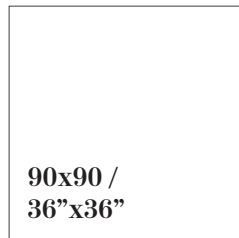

TOSCANA

POLISHED PORCELAIN

Sizes / Formatos

POLISHED RECTIFIED - NATURAL RECTIFIED

120x120 /
48"x48"

90x90 /
36"x36"

60x60 /
24"x24"

60x120 /
24"x48"

30x60 /
12"x24"

All mosaics
Todos los mosaicos

Toscana Blanco
120x120 /
48"x48"