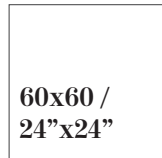

TOSCANA

POLISHED PORCELAIN

Sizes / Formatos

POLISHED RECTIFIED - NATURAL RECTIFIED

120x120 /
48"x48"

90x90 /
36"x36"

60x60 /
24"x24"

60x120 /
24"x48"

30x60 /
12"x24"

All mosaics
Todos los mosaicos

Toscana Blanco
120x120 /
48"x48"