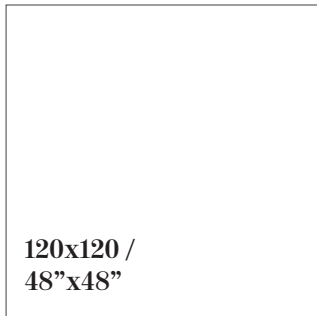

TOSCANA

POLISHED PORCELAIN

Sizes / Formatos

POLISHED RECTIFIED - NATURAL RECTIFIED

120x120 /
48"x48"

90x90 /
36"x36"

60x60 /
24"x24"

60x120 /
24"x48"

30x60 /
12"x24"

All mosaics
Todos los mosaicos

Toscana Blanco
120x120 /
48"x48"