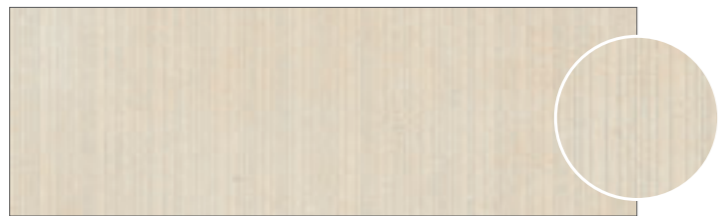

RLV Dune Toscana Wall White 25x75 M 10

RLV Dune Toscana Wall Ivory 25x75 (F) M 10

RLV Dune Toscana Wall Silver 25x75 M 10

TOSCANA Decor 20x60

RLV Linee Toscana White 20x60 M10

RLV Linee Toscana Ivory 20x60 M10

RLV Linee Toscana Silver 20x60 M10

Listelo RLV Linee Silver Matt 3x60 P 11

Listelo RLV Linee Gold Matt 3x60 P 11

Wall tile RLV Linee Toscana White 20x60.

Wall tile Toscana Ivory 20x60 and RLV Linee Toscana Ivory 20x60. Floor tile Wornstone Tan 60x120