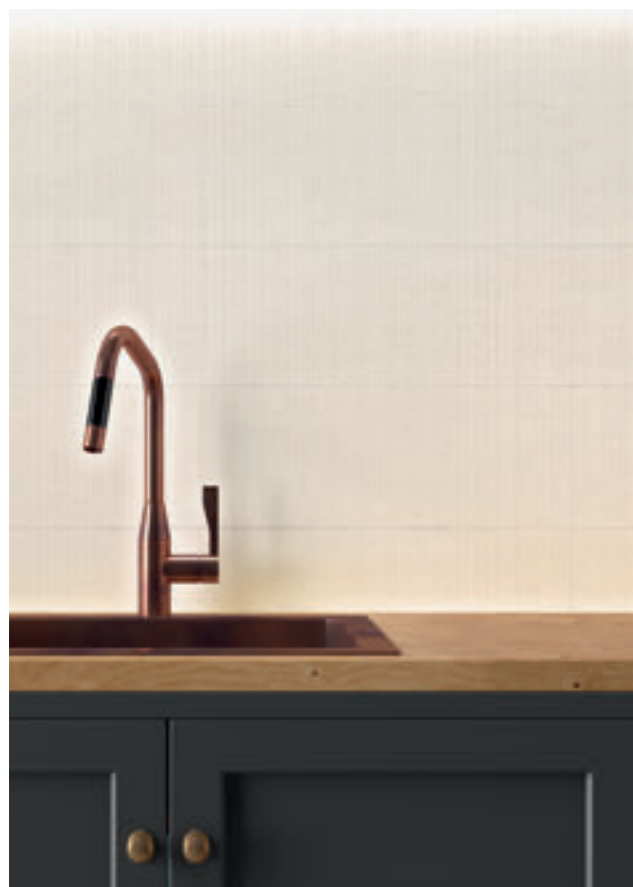

RLV Linee Toscana Silver 20x60 M10

Listelo RLV Linee Silver Matt 3x60 P 11

Listelo RLV Linee Gold Matt 3x60 P 11

Wall tile RLV Linee Toscana White 20x60.

Wall tile Toscana Ivory 20x60 and RLV Linee Toscana Ivory 20x60. Floor tile Wornstone Tan 60x120