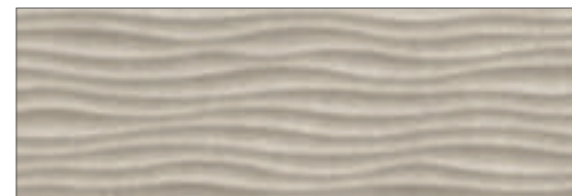

RLV Dune Toscana Wall Silver 25x75 M 10