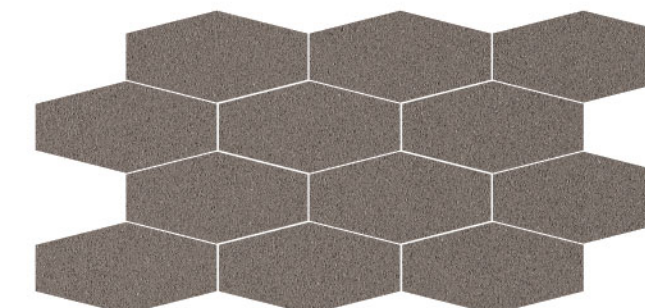

MOSAIC SEED
MATT

WALNUT

GTU03

2 FORMATS

- 60x30cm
- 60x60cm

3 SURFACES

- POLISHED
- MATT
- STRUCTURED

2 DECORS

- DECO A
- DECO B

2 MOSAICS

- IRREGULAR MOSAIC STRIP
- MOSAIC SEED