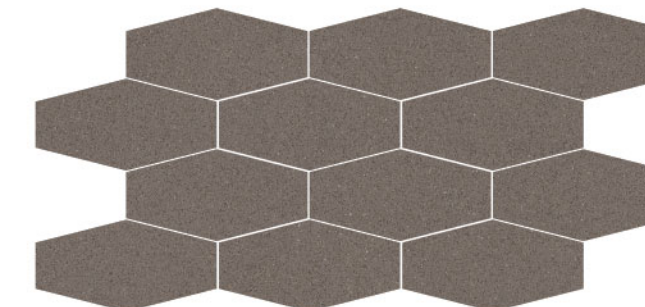

MOSAIC SEED
POLISHED