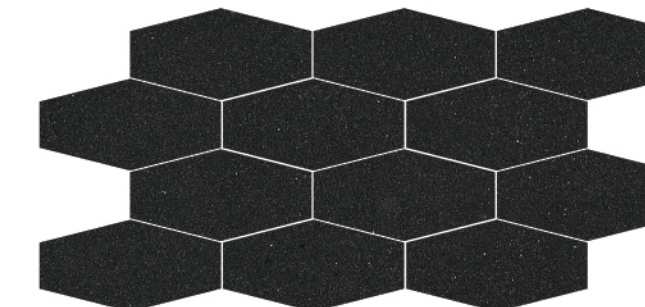

60x30

IRREGULAR MOSAIC STRIP
POLISHED

MOSAIC SEED
POLISHED

IRREGULAR MOSAIC STRIP
MATT

MOSAIC SEED
MATT

MOONLESS NIGHT

GTU05

2 FORMATS
· 60x30cm
· 60x60cm