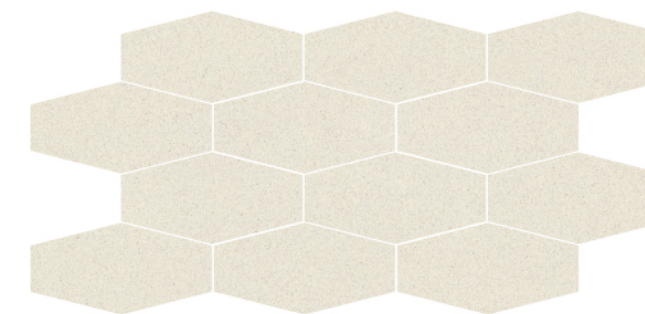

MOSAIC SEED
POLISHED