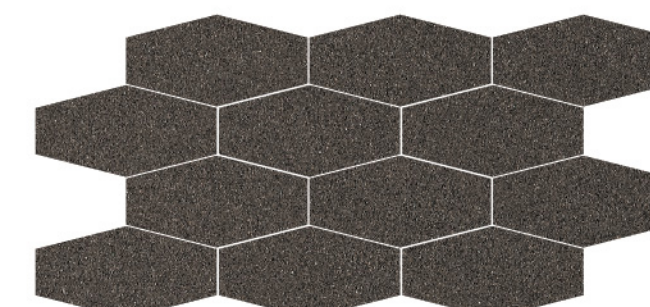

MOSAIC SEED
MATT

ACORN

GTU06

2 FORMATS

- 60x30cm
- 60x60cm

3 SURFACES

- POLISHED
- MATT
- STRUCTURED

2 DECORS

- DECO A
- DECO B

2 MOSAICS

- IRREGULAR MOSAIC STRIP
- MOSAIC SEED