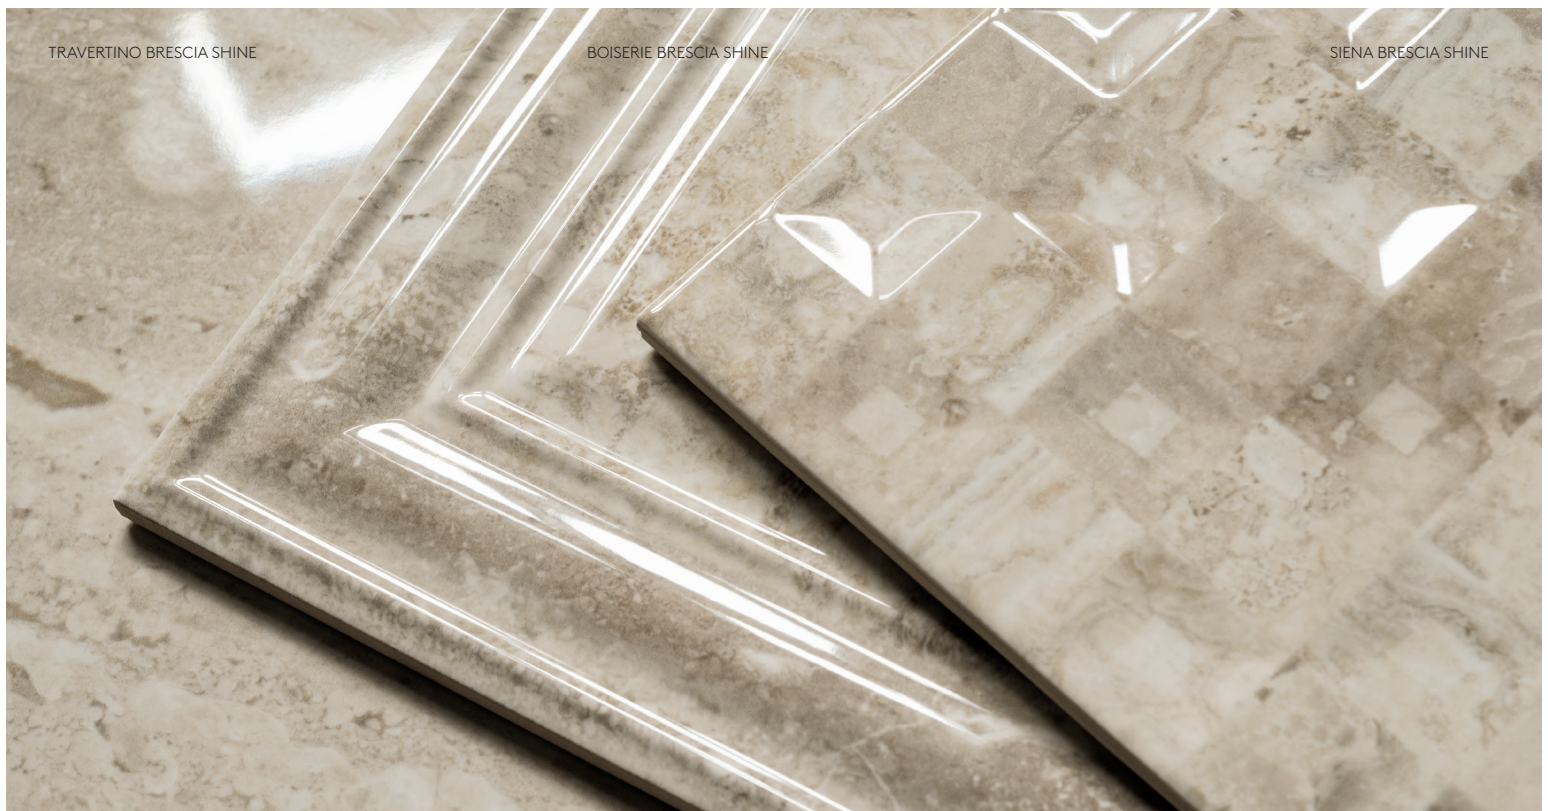

CENEFA DALILA GOLD SHINE
8 X 25 / 3'' X 10'' K46/P

CENEFA SIENA BRESCIA SHINE
10 X 25 / 4'' X 10'' K33/P

CENEFA SABBA GOLD SHINE
8 X 75 / 3'' X 30'' K58/P

TRAVERTINO BRESCIA SHINE

BOISERIE BRESCIA SHINE

SIENA BRESCIA SHINE