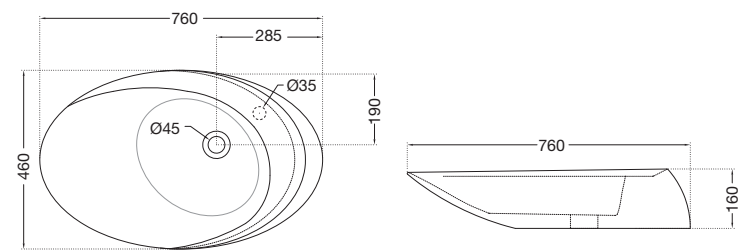

TRA-57121

Floor Mounted Single Lever Bath Mixer with swivel spout & Provision for Hand Shower
 flow rate: 13.99 l/min*

Travina | Ceramic

The drama of a single drop of water rippling outwards forever is captured in this ultra-modern design. Few can resist admiring the classic curves of a Travina basin.

TRS-WHT-57931

Table Top Basin,
Size: 760 x 460 x 160 mm

TRS-WHT-57951

Wall Hung WC with UF soft close seat cover; Hinges , Accessories Set,
Size: 360 x 540 x 370 mm