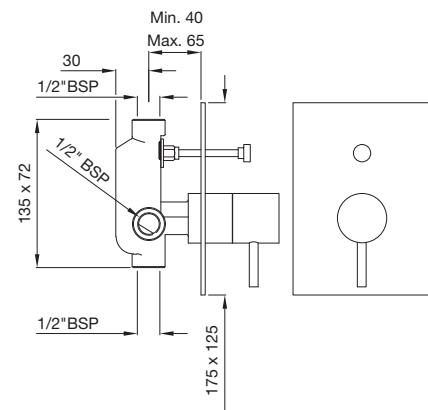

TRA-57011B

Single Lever Basin Mixer with Swivel Spout without Popup Waste System and 450mm Long Braided Hoses
flow rate: 6.89 l/min*

TRA-57009B

Single Lever Tall Boy with 185mm Extension Body Swivel Spout without Popup Waste System and with 600mm Long Braided Hoses
flow rate: 7.23 l/min*

TRA-57027

Floor Mounted Single Lever Basin Mixer
flow rate: 7.68 l/min*

TRA-57233N

Single Lever Concealed Basin Mixer (Wall Mounted) with Spout (Composite One Piece Body)
flow rate: 15.36 l/min*

TRA-57065

Single Lever Concealed Diverter for Bath & Shower Mixer with Button Assembly on Upper Side
flow rate: 25.59 l/min*

TRA-57139

Single Lever Concealed Shower Mixer for connection to Overhead Shower
flow rate: 23.44 l/min*

TRS-WHT-57931

Table Top Basin,
Size: 760 x 460 x 160 mm

TRS-WHT-57951

Wall Hung WC with UF soft close seat cover; Hinges , Accessories Set,
Size: 360 x 540 x 370 mm