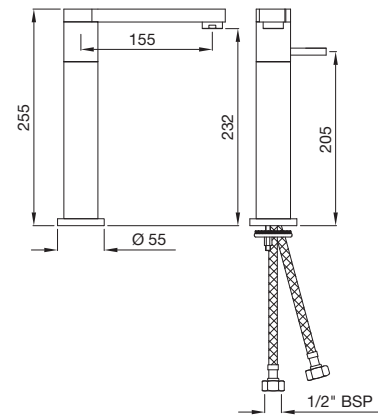

TRA-57011B

Single Lever Basin Mixer with Swivel Spout without Popup Waste System and 450mm Long Braided Hoses
flow rate: 6.89 l/min*

TRA-57009B

Single Lever Tall Boy with 185mm Extension Body Swivel Spout without Popup Waste System and with 600mm Long Braided Hoses
flow rate: 7.23 l/min*

TRA-57027

Floor Mounted Single Lever Basin Mixer
flow rate: 7.68 l/min*

TRA-57233N

Single Lever Concealed Basin Mixer (Wall Mounted) with Spout (Composite One Piece Body)
flow rate: 15.36 l/min*

TRA-57065

Single Lever Concealed Diverter for Bath & Shower Mixer with Button Assembly on Upper Side
flow rate: 25.59 l/min*

TRA-57139

Single Lever Concealed Shower Mixer for connection to Overhead Shower
flow rate: 23.44 l/min*

TRS-WHT-57931

Table Top Basin,
Size: 760 x 460 x 160 mm

TRS-WHT-57951

Wall Hung WC with UF soft close seat cover; Hinges , Accessories Set,
Size: 360 x 540 x 370 mm