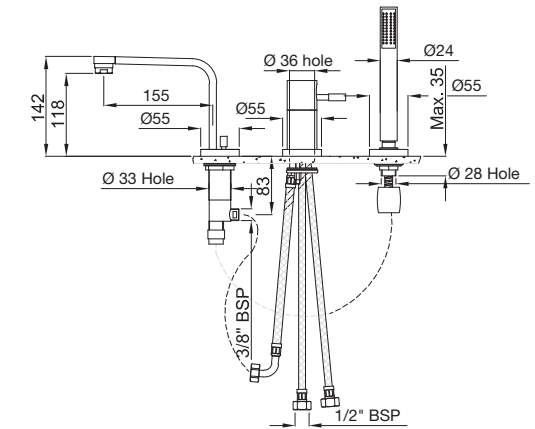

Single Lever Concealed Diverter for Bath & Shower Mixer with Button Assembly on Upper Side
flow rate: 25.59 l/min*

TRA-57139

Single Lever Concealed Shower Mixer for connection to Overhead Shower
flow rate: 23.44 l/min*

TRA-57119

Single Lever Wall Mixer with Hand Shower Provision but without Hand Shower
flow rate: 10.69 l/min*

TRA-57277

Single Lever 3-Hole Bath Tub Mounted Mixer with Spout, Hand Shower and Diverter
flow rate: 12.32 l/min*

TRA-57121

Floor Mounted Single Lever Bath Mixer with swivel spout & Provision for Hand Shower
 flow rate: 13.99 l/min*

Travina | Ceramic

The drama of a single drop of water rippling outwards forever is captured in this ultra-modern design. Few can resist admiring the classic curves of a Travina basin.

TRS-WHT-57931

Table Top Basin,
Size: 760 x 460 x 160 mm

TRS-WHT-57951

Wall Hung WC with UF soft close seat cover; Hinges , Accessories Set,
Size: 360 x 540 x 370 mm