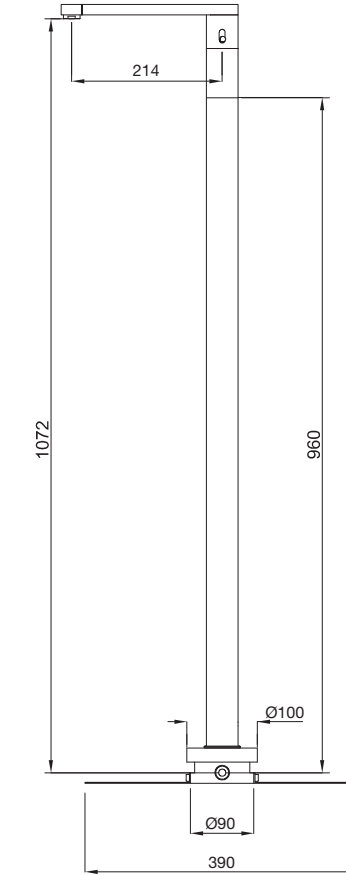

TRA-57011B

Single Lever Basin Mixer with Swivel Spout without Popup Waste System and 450mm Long Braided Hoses
flow rate: 6.89 l/min*

TRA-57009B

Single Lever Tall Boy with 185mm Extension Body Swivel Spout without Popup Waste System and with 600mm Long Braided Hoses
flow rate: 7.23 l/min*

TRA-57027

Floor Mounted Single Lever Basin Mixer
flow rate: 7.68 l/min*

TRA-57233N

Single Lever Concealed Basin Mixer (Wall Mounted) with Spout (Composite One Piece Body)
flow rate: 15.36 l/min*

TRA-57065

Single Lever Concealed Diverter for Bath & Shower Mixer with Button Assembly on Upper Side
flow rate: 25.59 l/min*

TRA-57139

Single Lever Concealed Shower Mixer for connection to Overhead Shower
flow rate: 23.44 l/min*

TRS-WHT-57931

Table Top Basin,
Size: 760 x 460 x 160 mm

TRS-WHT-57951

Wall Hung WC with UF soft close seat cover; Hinges , Accessories Set,
Size: 360 x 540 x 370 mm