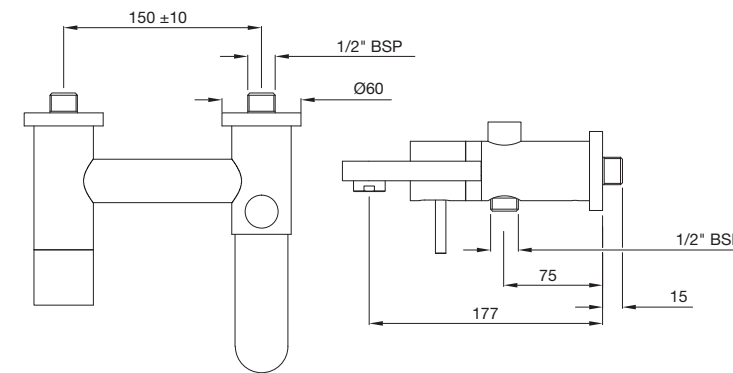

Single Lever Concealed Diverter for Bath & Shower Mixer with Button Assembly on Upper Side
flow rate: 25.59 l/min*

TRA-57139

Single Lever Concealed Shower Mixer for connection to Overhead Shower
flow rate: 23.44 l/min*

TRA-57119

Single Lever Wall Mixer with Hand Shower Provision but without Hand Shower
flow rate: 10.69 l/min*

TRA-57277

Single Lever 3-Hole Bath Tub Mounted Mixer with Spout, Hand Shower and Diverter
flow rate: 12.32 l/min*

TRA-57121

Floor Mounted Single Lever Bath Mixer with swivel spout & Provision for Hand Shower
 flow rate: 13.99 l/min*

Travina | Ceramic

The drama of a single drop of water rippling outwards forever is captured in this ultra-modern design. Few can resist admiring the classic curves of a Travina basin.

TRS-WHT-57931

Table Top Basin,
Size: 760 x 460 x 160 mm

TRS-WHT-57951

Wall Hung WC with UF soft close seat cover; Hinges , Accessories Set,
Size: 360 x 540 x 370 mm