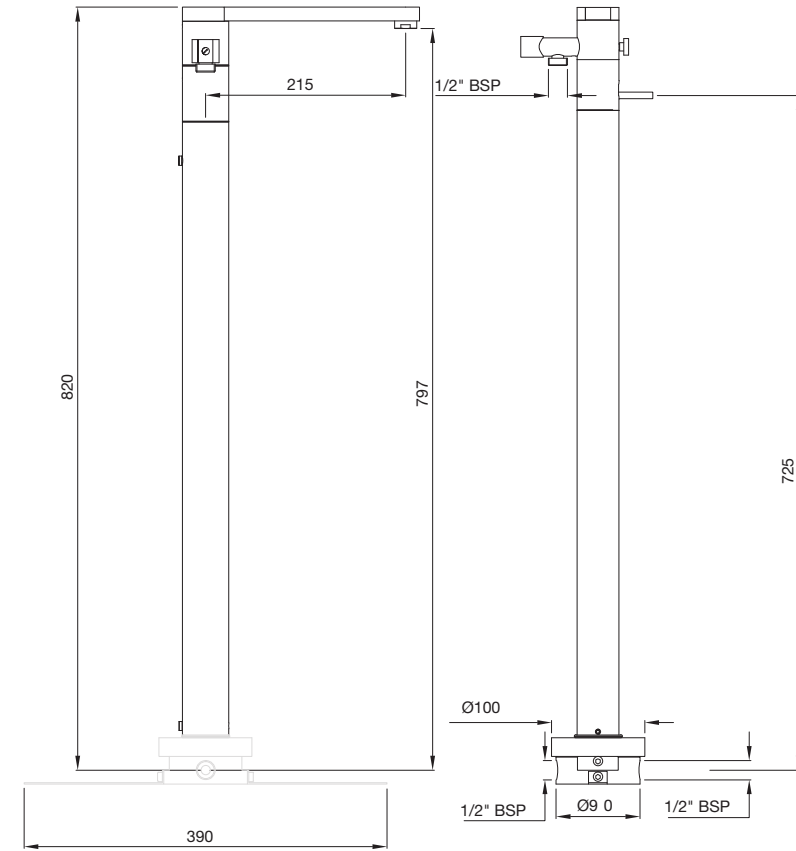

Single Lever Concealed Diverter for Bath & Shower Mixer with Button Assembly on Upper Side
flow rate: 25.59 l/min*

TRA-57139

Single Lever Concealed Shower Mixer for connection to Overhead Shower
flow rate: 23.44 l/min*

TRA-57119

Single Lever Wall Mixer with Hand Shower Provision but without Hand Shower
flow rate: 10.69 l/min*

TRA-57277

Single Lever 3-Hole Bath Tub Mounted Mixer with Spout, Hand Shower and Diverter
flow rate: 12.32 l/min*

TRA-57121

Floor Mounted Single Lever Bath Mixer with swivel spout & Provision for Hand Shower
 flow rate: 13.99 l/min*

Travina | Ceramic

The drama of a single drop of water rippling outwards forever is captured in this ultra-modern design. Few can resist admiring the classic curves of a Travina basin.

TRS-WHT-57931

Table Top Basin,
Size: 760 x 460 x 160 mm

TRS-WHT-57951

Wall Hung WC with UF soft close seat cover; Hinges , Accessories Set,
Size: 360 x 540 x 370 mm