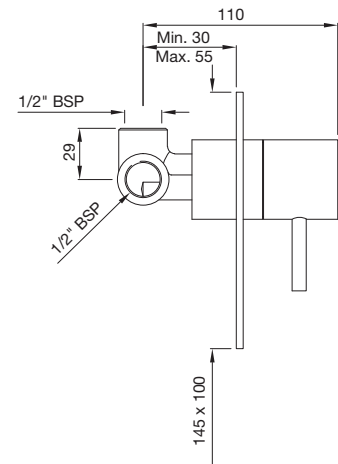

TRA-57011B

Single Lever Basin Mixer with Swivel Spout without Popup Waste System and 450mm Long Braided Hoses
flow rate: 6.89 l/min*

TRA-57009B

Single Lever Tall Boy with 185mm Extension Body Swivel Spout without Popup Waste System and with 600mm Long Braided Hoses
flow rate: 7.23 l/min*

TRA-57027

Floor Mounted Single Lever Basin Mixer
flow rate: 7.68 l/min*

TRA-57233N

Single Lever Concealed Basin Mixer (Wall Mounted) with Spout (Composite One Piece Body)
flow rate: 15.36 l/min*

TRA-57065

Single Lever Concealed Diverter for Bath & Shower Mixer with Button Assembly on Upper Side
flow rate: 25.59 l/min*

TRA-57139

Single Lever Concealed Shower Mixer for connection to Overhead Shower
flow rate: 23.44 l/min*

TRS-WHT-57931

Table Top Basin,
Size: 760 x 460 x 160 mm

TRS-WHT-57951

Wall Hung WC with UF soft close seat cover; Hinges , Accessories Set,
Size: 360 x 540 x 370 mm