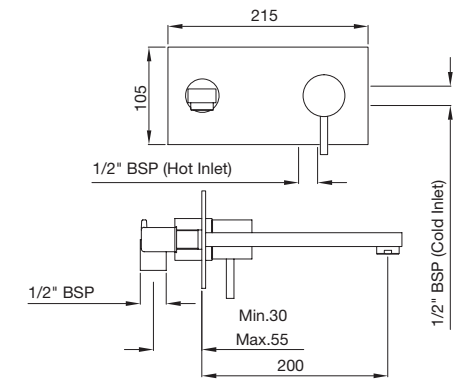

TRA-57011B

Single Lever Basin Mixer with Swivel Spout without Popup Waste System and 450mm Long Braided Hoses
flow rate: 6.89 l/min*

TRA-57009B

Single Lever Tall Boy with 185mm Extension Body Swivel Spout without Popup Waste System and with 600mm Long Braided Hoses
flow rate: 7.23 l/min*

TRA-57027

Floor Mounted Single Lever Basin Mixer
flow rate: 7.68 l/min*

TRA-57233N

Single Lever Concealed Basin Mixer (Wall Mounted) with Spout (Composite One Piece Body)
flow rate: 15.36 l/min*

TRA-57065

Single Lever Concealed Diverter for Bath & Shower Mixer with Button Assembly on Upper Side
flow rate: 25.59 l/min*

TRA-57139

Single Lever Concealed Shower Mixer for connection to Overhead Shower
flow rate: 23.44 l/min*

TRS-WHT-57931

Table Top Basin,
Size: 760 x 460 x 160 mm

TRS-WHT-57951

Wall Hung WC with UF soft close seat cover; Hinges , Accessories Set,
Size: 360 x 540 x 370 mm