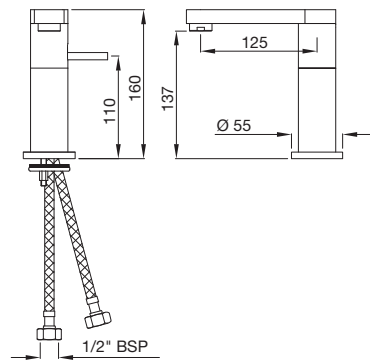

TRA-57011B

Single Lever Basin Mixer with Swivel Spout without Popup Waste System and 450mm Long Braided Hoses
flow rate: 6.89 l/min*

TRA-57009B

Single Lever Tall Boy with 185mm Extension Body Swivel Spout without Popup Waste System and with 600mm Long Braided Hoses
flow rate: 7.23 l/min*

TRA-57027

Floor Mounted Single Lever Basin Mixer
flow rate: 7.68 l/min*

TRA-57233N

Single Lever Concealed Basin Mixer (Wall Mounted) with Spout (Composite One Piece Body)
flow rate: 15.36 l/min*

TRA-57065

Single Lever Concealed Diverter for Bath & Shower Mixer with Button Assembly on Upper Side
flow rate: 25.59 l/min*

TRA-57139

Single Lever Concealed Shower Mixer for connection to Overhead Shower
flow rate: 23.44 l/min*

TRS-WHT-57931

Table Top Basin,
Size: 760 x 460 x 160 mm

TRS-WHT-57951

Wall Hung WC with UF soft close seat cover; Hinges , Accessories Set,
Size: 360 x 540 x 370 mm