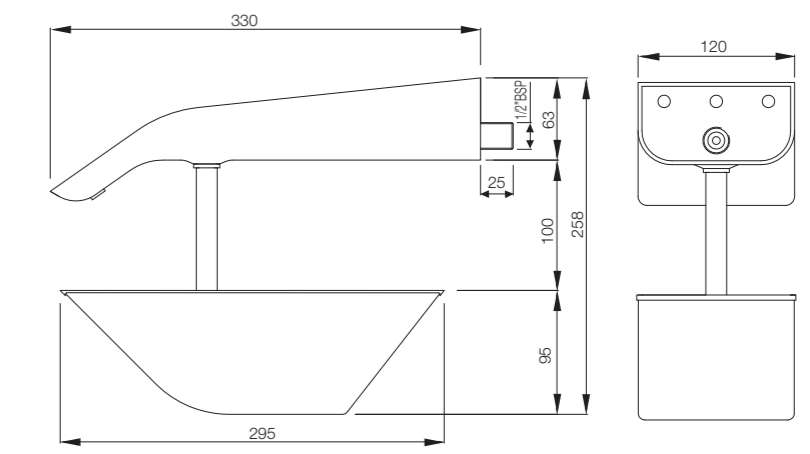

A | TUMBLE RAIN SHOWER

OSA-70061
Tumble RainShower
flow rate: 21.84 l/min*

Rediscover the thrill of bucket baths!

TumbleRain has been carefully engineered to automate the entire effort involved in bucket baths. Simply set or mix the water temperature to your preference and use the diverter's on and off controls. The high-mounted 'bucket' fills automatically every few seconds and empties itself dramatically over you.

Technology brings back a simple joy

- Automated Tumbling
- No Water Deposit
- No Scaling
- No Bacteria
- A Green Product