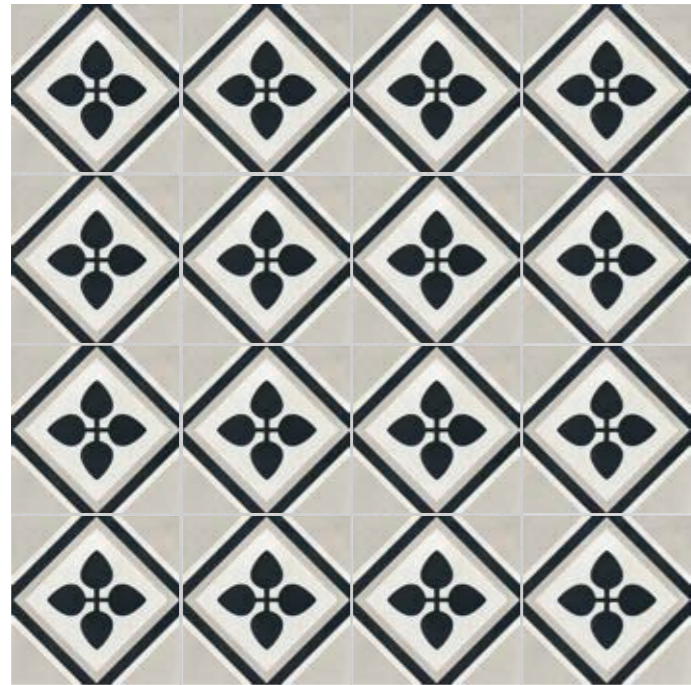

*A classic sign expressed in light
and shade for a modern and
contemporary action*

NIGHT & DAY DECORO A 20X20 (8\"/>

NIGHT & DAY DECORO B 20X20 (8\"/>

NIGHT & DAY DECORO C 20X20 (8\"/>

NIGHT & DAY DECORO D 20X20 (8\"/>