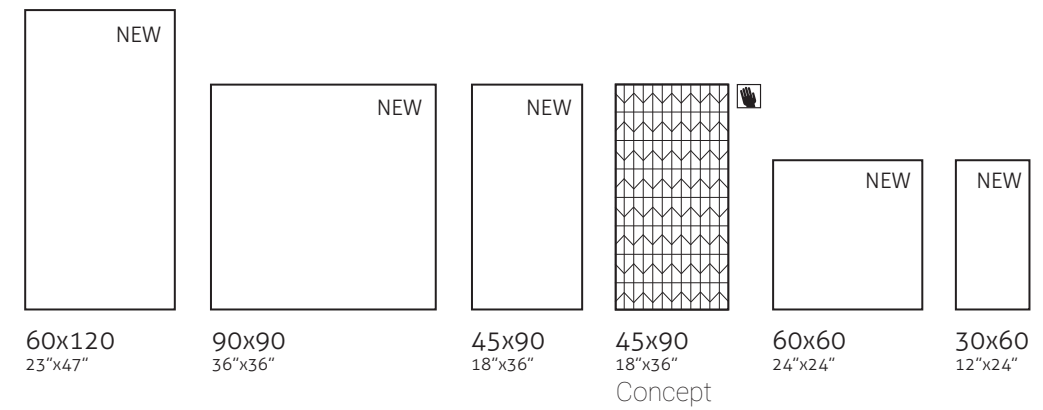

Eine Floor & Wall-Kollektion, die das Design vom Boden bis zur Wand erweitert und Räume mit eigenem Charakter schafft.

Floor Tiles: Underground Grey Natural 90x90, Lenda Oak 100x24,8
Wall Tiles: Underground White 40x120, Underground Concept Grey 40x120 Lenda Oak 100x24,8

UNDERGROUND

Porcelain Tile

5 SIZES

FLOOR TILES SIZES / FORMATOS PAVIMENTO

Floor Tiles: Underground Grey Natural 90x90

Keraben presents its 90x90 large size, the new XL square floor tiles that has fewer joins, allowing the design to be better appreciated.