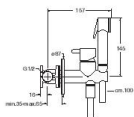

WJ 676

ICR20201C00

MVV151/BTF30
EXTENSION

28 inox