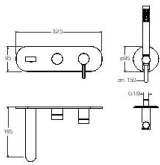

ICR1514Q000 - ICR14410Q00

UX 220 REGULAR

28 inch