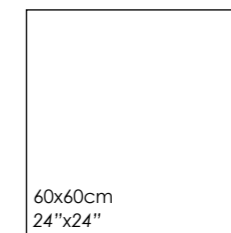

UPPER BEIGE 100x100 RC

PORCELÁNICO

UPPER

PORCELAIN

100x100cm RC
40"x40" RC

| | |
|----------|--------|
| WHITE | PP2302 |
| GRAPHITE | PP2303 |
| BEIGE | PP2302 |

60x120cm RC
24"x48" RC

| | |
|----------|--------|
| WHITE | PP2402 |
| GRAPHITE | PP2403 |
| BEIGE | PP2402 |

60x60cm
24"x24"

| | |
|----------|--------|
| WHITE | PP0702 |
| GRAPHITE | PP0703 |
| BEIGE | PP0702 |

30x60cm
12"x24"

| | |
|----------|--------|
| WHITE | PP0602 |
| GRAPHITE | PP0603 |
| BEIGE | PP0602 |