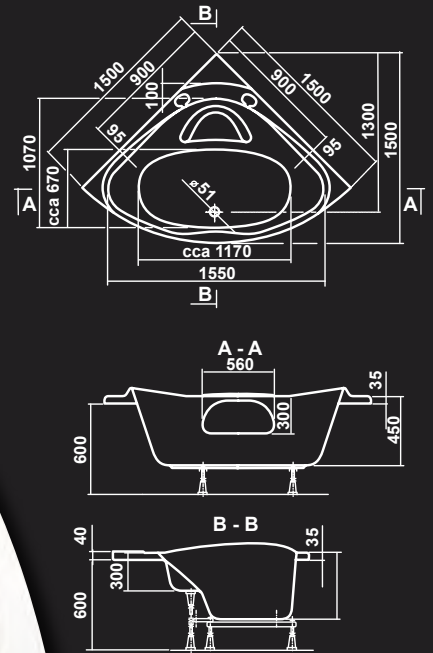

 **VAGNERPLAST®**

www.vagnerplast.cz

ATHÉNA

b a s i c l i n e

TECHNICAL INFORMATION

DIMENSION	VOLUME	CODE
1500 x 1500 x 450	240 l	VPBA150ATH3E-01/NO
ACCESSORIES:		
PANEL ATHÉNA		VPPP15008FP3-01/DR