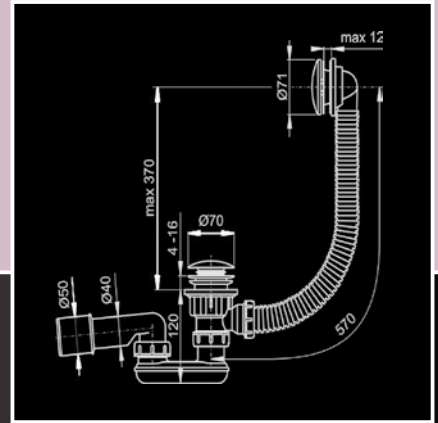

ACCESSORIES

MODEL	CODE
BATHTUB SEALING STRIP 175*	VP 9009020560
SHOWER TRAY STRIP SET U90	VPSET0004 E
SHOWER TRAY STRIP SET U80	VPSET0003 C
SHOWER TRAY STRIP SET L90	VPSET0005
SHOWER TRAY STRIP SET L80	VPSET0006
VITAPUR	VP9280000100
NANO SADA	VPNAN001
BOLSTER CAVALLO WHITE	VPDIL0024
BOLSTER CAVALLO BLACK	VPDI0025
HANDLE CHROME**	U9280000005

* Set includes 2 x 175 cm bar, 2 corner connector with 2 corner exit.

** The handle can not be used for baths Athena, Hera.

ACCESSORIES

SHOWER TUB TRAP

SHOWER TUB TRAP
AUTOMATIC, CHROME

BATHTUB TRAP
CLICK/CLACK CHROME

BATHTUB TRAP
AUTOMATIC
CHROME,
WITH INLET
OVERFLOW

DRAINAGE SETS

ARTICLE	CODE
SHOWER TRAYS TRAP	
chrome	A4 9CR
BATHTUB TRAP	
Click/clack, chrome, 57 cm long	A5 0 4KM
BATHTUB TRAP	
Automatic set, chrome, 57 cm long	A5 1CR
BATHTUB TRAP	
Automatic set, chrome, 80 cm long	A5 1CR-8 0
BATHTUB TRAP	
Automatic, metal, chrome, with inlet overflow, 57 cm long	A5 6 2KM