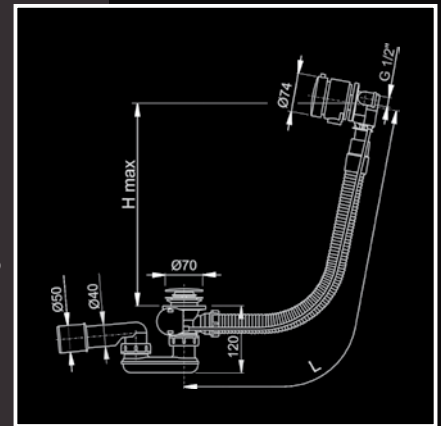

ACCESSORIES

MODEL	CODE
BATHTUB SEALING STRIP 175*	VP 9009020560
SHOWER TRAY STRIP SET U90	VPSET0004 E
SHOWER TRAY STRIP SET U80	VPSET0003 C
SHOWER TRAY STRIP SET L90	VPSET0005
SHOWER TRAY STRIP SET L80	VPSET0006
VITAPUR	VP9280000100
NANO SADA	VPNAN001
BOLSTER CAVALLO WHITE	VPDIL0024
BOLSTER CAVALLO BLACK	VPDI0025
HANDLE CHROME**	U9280000005

* Set includes 2 x 175 cm bar, 2 corner connector with 2 corner exit.

** The handle can not be used for baths Athena, Hera.

ACCESSORIES

SHOWER TUB TRAP

SHOWER TUB TRAP
AUTOMATIC, CHROME

BATHTUB TRAP
CLICK/CLACK CHROME

BATHTUB TRAP
AUTOMATIC
CHROME,
WITH INLET
OVERFLOW

DRAINAGE SETS

ARTICLE	CODE
SHOWER TRAYS TRAP	
chrome	A4 9CR
BATHTUB TRAP	
Click/clack, chrome, 57 cm long	A5 0 4KM
BATHTUB TRAP	
Automatic set, chrome, 57 cm long	A5 1CR
BATHTUB TRAP	
Automatic set, chrome, 80 cm long	A5 1CR-8 0
BATHTUB TRAP	
Automatic, metal, chrome, with inlet overflow, 57 cm long	A5 6 2KM