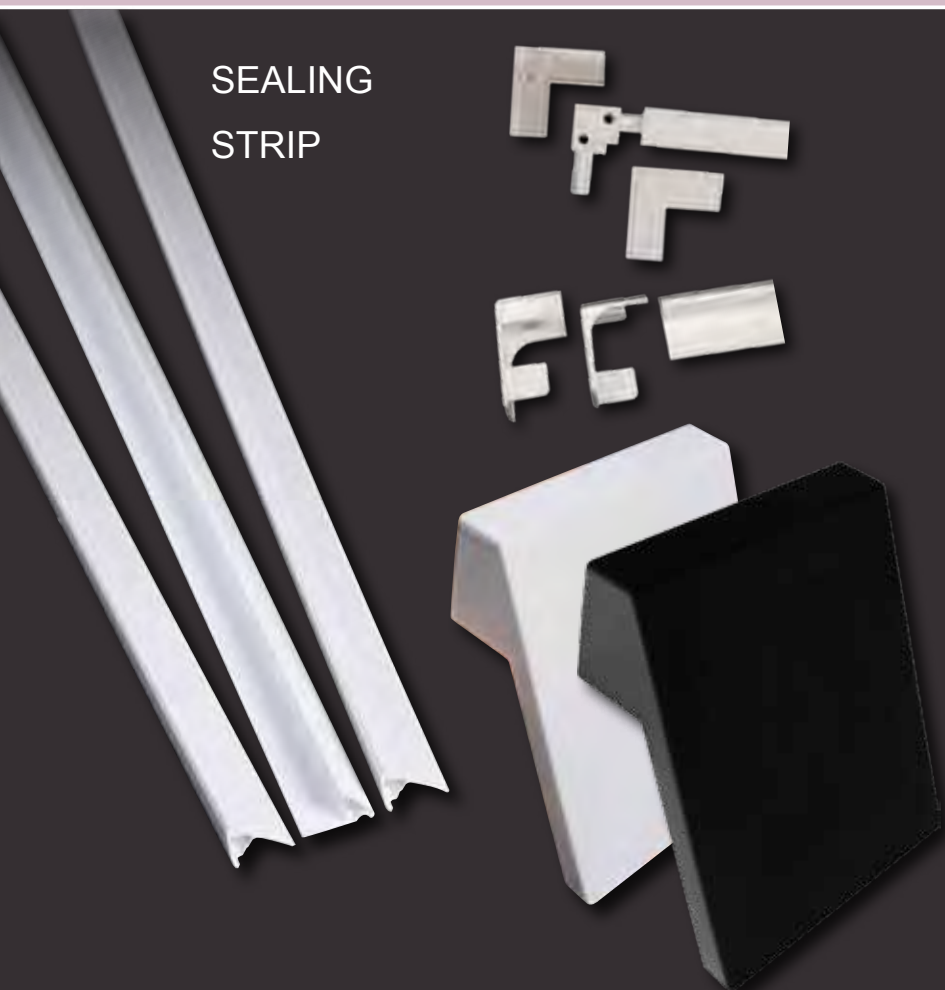

 **VAGNERPLAST®**

www.vagnerplast.cz

ACCESSORIES

SEALING
STRIP

BOLSTER CAVALO

HANDLE CHROME

VITAPUR

NANO SET

ACCESSORIES

MODEL	CODE
BATHTUB SEALING STRIP 175*	VP 9009020560
SHOWER TRAY STRIP SET U90	VPSET0004 E
SHOWER TRAY STRIP SET U80	VPSET0003 C
SHOWER TRAY STRIP SET L90	VPSET0005
SHOWER TRAY STRIP SET L80	VPSET0006
VITAPUR	VP9280000100
NANO SADA	VPNAN001
BOLSTER CAVALLO WHITE	VPDIL0024
BOLSTER CAVALLO BLACK	VPDI0025
HANDLE CHROME**	U9280000005

* Set includes 2 x 175 cm bar, 2 corner connector with 2 corner exit.

** The handle can not be used for baths Athena, Hera.

ACCESSORIES

SHOWER TUB TRAP

SHOWER TUB TRAP
AUTOMATIC, CHROME

BATHTUB TRAP
CLICK/CLACK CHROME

BATHTUB TRAP
AUTOMATIC
CHROME,
WITH INLET
OVERFLOW

DRAINAGE SETS

ARTICLE	CODE
SHOWER TRAYS TRAP	
chrome	A4 9CR
BATHTUB TRAP	
Click/clack, chrome, 57 cm long	A5 0 4KM
BATHTUB TRAP	
Automatic set, chrome, 57 cm long	A5 1CR
BATHTUB TRAP	
Automatic set, chrome, 80 cm long	A5 1CR-8 0
BATHTUB TRAP	
Automatic, metal, chrome, with inlet overflow, 57 cm long	A5 6 2KM