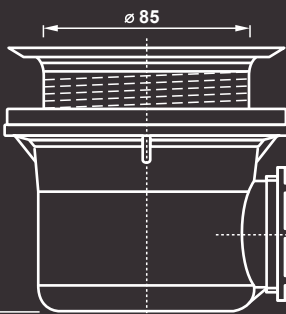

ACCESSORIES

MODEL	CODE
BATHTUB SEALING STRIP 175*	VP 9009020560
SHOWER TRAY STRIP SET U90	VPSET0004 E
SHOWER TRAY STRIP SET U80	VPSET0003 C
SHOWER TRAY STRIP SET L90	VPSET0005
SHOWER TRAY STRIP SET L80	VPSET0006
VITAPUR	VP9280000100
NANO SADA	VPNAN001
BOLSTER CAVALLO WHITE	VPDIL0024
BOLSTER CAVALLO BLACK	VPDI0025
HANDLE CHROME**	U9280000005

* Set includes 2 x 175 cm bar, 2 corner connector with 2 corner exit.

** The handle can not be used for baths Athena, Hera.

ACCESSORIES

SHOWER TUB TRAP

SHOWER TUB TRAP
AUTOMATIC, CHROME

BATHTUB TRAP
CLICK/CLACK CHROME

BATHTUB TRAP
AUTOMATIC
CHROME,
WITH INLET
OVERFLOW

DRAINAGE SETS

ARTICLE	CODE
SHOWER TRAYS TRAP	
chrome	A4 9CR
BATHTUB TRAP	
Click/clack, chrome, 57 cm long	A5 0 4KM
BATHTUB TRAP	
Automatic set, chrome, 57 cm long	A5 1CR
BATHTUB TRAP	
Automatic set, chrome, 80 cm long	A5 1CR-8 0
BATHTUB TRAP	
Automatic, metal, chrome, with inlet overflow, 57 cm long	A5 6 2KM