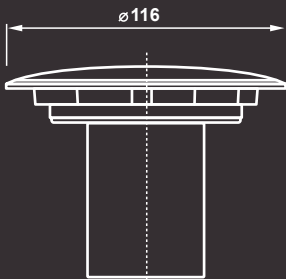

ACCESSORIES

MODEL	CODE
BATHTUB SEALING STRIP 175*	VP 9009020560
SHOWER TRAY STRIP SET U90	VPSET0004 E
SHOWER TRAY STRIP SET U80	VPSET0003 C
SHOWER TRAY STRIP SET L90	VPSET0005
SHOWER TRAY STRIP SET L80	VPSET0006
VITAPUR	VP9280000100
NANO SADA	VPNAN001
BOLSTER CAVALLO WHITE	VPDIL0024
BOLSTER CAVALLO BLACK	VPDI0025
HANDLE CHROME**	U9280000005

* Set includes 2 x 175 cm bar, 2 corner connector with 2 corner exit.

** The handle can not be used for baths Athena, Hera.

ACCESSORIES

SHOWER TUB TRAP

SHOWER TUB TRAP
AUTOMATIC, CHROME

BATHTUB TRAP
CLICK/CLACK CHROME

BATHTUB TRAP
AUTOMATIC
CHROME,
WITH INLET
OVERFLOW

DRAINAGE SETS

ARTICLE	CODE
SHOWER TRAYS TRAP	
chrome	A4 9CR
BATHTUB TRAP	
Click/clack, chrome, 57 cm long	A5 0 4KM
BATHTUB TRAP	
Automatic set, chrome, 57 cm long	A5 1CR
BATHTUB TRAP	
Automatic set, chrome, 80 cm long	A5 1CR-8 0
BATHTUB TRAP	
Automatic, metal, chrome, with inlet overflow, 57 cm long	A5 6 2KM