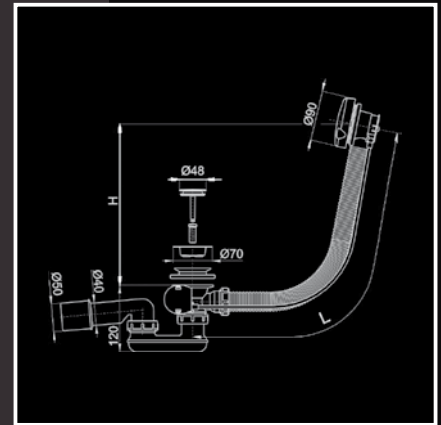

ACCESSORIES

MODEL	CODE
BATHTUB SEALING STRIP 175*	VP 9009020560
SHOWER TRAY STRIP SET U90	VPSET0004 E
SHOWER TRAY STRIP SET U80	VPSET0003 C
SHOWER TRAY STRIP SET L90	VPSET0005
SHOWER TRAY STRIP SET L80	VPSET0006
VITAPUR	VP9280000100
NANO SADA	VPNAN001
BOLSTER CAVALLO WHITE	VPDIL0024
BOLSTER CAVALLO BLACK	VPDI0025
HANDLE CHROME**	U9280000005

* Set includes 2 x 175 cm bar, 2 corner connector with 2 corner exit.

** The handle can not be used for baths Athena, Hera.

ACCESSORIES

SHOWER TUB TRAP

SHOWER TUB TRAP
AUTOMATIC, CHROME

BATHTUB TRAP
CLICK/CLACK CHROME

BATHTUB TRAP
AUTOMATIC
CHROME,
WITH INLET
OVERFLOW

DRAINAGE SETS

ARTICLE	CODE
SHOWER TRAYS TRAP	
chrome	A4 9CR
BATHTUB TRAP	
Click/clack, chrome, 57 cm long	A5 0 4KM
BATHTUB TRAP	
Automatic set, chrome, 57 cm long	A5 1CR
BATHTUB TRAP	
Automatic set, chrome, 80 cm long	A5 1CR-8 0
BATHTUB TRAP	
Automatic, metal, chrome, with inlet overflow, 57 cm long	A5 6 2KM