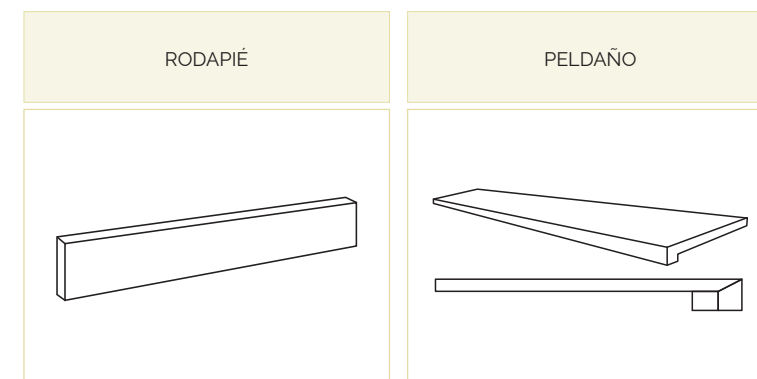

Vanity — Porcesshine

Vanity White 120x120

# Vanity

Vanity White

Vanity Black

Vanity Brown

Vanity Grey

Vanity Pearl

Vanity Black 120x120

**Piezas complementarias**  
Complementary Tiles / Pièces Complémentaires

**Formatos / Formats**

Formato	Precio	Pz/cj	Pz/pl	M <sup>2</sup> /cj	M <sup>2</sup> /pl	Cj/pl	Kg/cj	Kg/Total	
60x120	PS-311	2	64	1,44	46,08	32	35	1145	
120x120	PS-417	1	36	1,44	51,84	36	38,4	1422,4	
Porcesshine		60x120 / 120x120 23.62"x47.24" / 47.24"x47.24"							