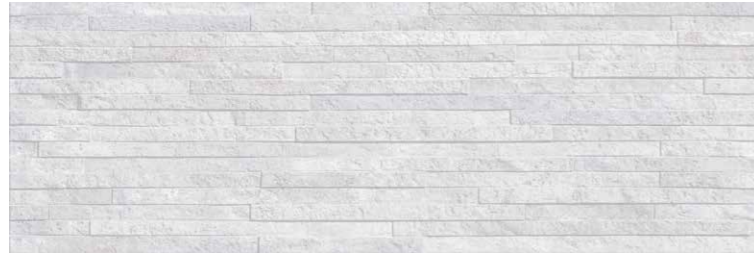

VARESE CHISEL PERLA RECT.
40 x 120 cm.

M 63