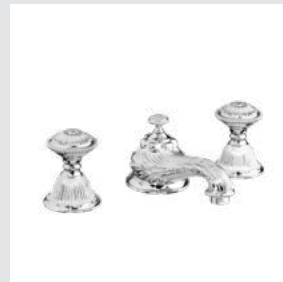

230078.A000.01

230075.A000.01

230073.A000.12

230701.B040.50

The lion's head and starfish handles designs represent the art, the creativity and the personality of Mestre.

Versailles exclusive handle designs

230077.B000.50

230075.B000.50

230084.B000.50

Page 139

230401.A010.**
Three hole basin set with
click-clack water waste

230416.A010.**
Five hole bath set with hand shower

230086.A000.**
Wall soap dispenser

230077.A000.**
Toilet paper holder

230078.A000.**
Soap holder

230080.A000.**
Wall toothbrush holder

Page 139

230401.A030.**
Three hole basin set with
click-clack water waste

230416.A030.**
Five hole bath set with
hand shower

230084.A000.**
Toilet brush holder

230416.B050.**
Five hole bath set with
hand shower

Versailles
accessories design #B

230072.B000.**
Towel bar 600 mm

230073.B000.**
Towel ring

230075.B000.**
Robe hook

230080.B000.**
Wall toothbrush holder

230086.B000.**
Wall soap dispenser