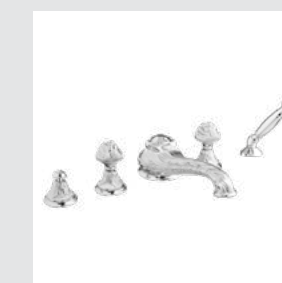

230078.A000.01

230075.A000.01

230073.A000.12

230701.B040.50

The lion's head and starfish handles designs represent the art, the creativity and the personality of Mestre.

Versailles exclusive handle designs

230716.B040.**
Five hole bath set with
hand shower

230072.A000.**
Towel bar 600 mm

230073.A000.**
Towel ring

230075.A000.**
Robe hook

Page 141

230401.B050.**
Three hole basin set with
click-clack water waste

230416.B050.**
Five hole bath set with
hand shower

Versailles
accessories design #B

230072.B000.**
Towel bar 600 mm

230073.B000.**
Towel ring

230075.B000.**
Robe hook

230080.B000.**
Wall toothbrush holder

230086.B000.**
Wall soap dispenser