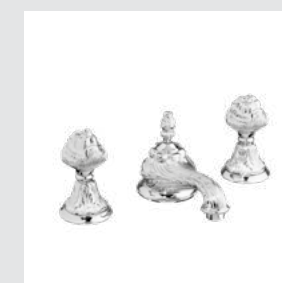

230078.A000.01

230075.A000.01

230073.A000.12

230701.B040.50

The lion's head and starfish handles designs represent the art, the creativity and the personality of Mestre.

Versailles exclusive handle designs

230716.B040.**
Five hole bath set with
hand shower

230072.A000.**
Towel bar 600 mm

230073.A000.**
Towel ring

230075.A000.**
Robe hook

Page 141

230401.B050.**
Three hole basin set with
click-clack water waste

230416.B050.**
Five hole bath set with
hand shower

Versailles
accessories design #B

230072.B000.**
Towel bar 600 mm

230073.B000.**
Towel ring

230075.B000.**
Robe hook

230080.B000.**
Wall toothbrush holder

230086.B000.**
Wall soap dispenser

230077.B000.**
Toilet paper holder

230078.B000.**
Soap holder

230084.B000.**
Toilet brush holder

0Z5757.000.**
Cabinet knob diameter 34mm

MATERIALS

Brass 

** RECOMMENDED FINISHES

00/01
Gold 24K