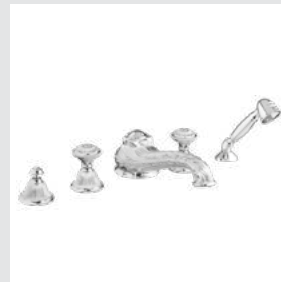

230078.A000.01

230075.A000.01

230073.A000.12

230701.B040.50

The lion's head and starfish handles designs represent the art, the creativity and the personality of Mestre.

Versailles exclusive handle designs

230077.B000.50

230075.B000.50

230084.B000.50

Page 139

230401.A010.**
Three hole basin set with
click-clack water waste

230416.A010.**
Five hole bath set with hand shower

230086.A000.**
Wall soap dispenser

230077.A000.**
Toilet paper holder

230078.A000.**
Soap holder

230080.A000.**
Wall toothbrush holder

Page 139

230401.A030.**
Three hole basin set with
click-clack water waste

230416.A030.**
Five hole bath set with
hand shower

230084.A000.**
Toilet brush holder

230416.B050.**
Five hole bath set with
hand shower

Versailles
accessories design #B

230072.B000.**
Towel bar 600 mm

230073.B000.**
Towel ring

230075.B000.**
Robe hook

230080.B000.**
Wall toothbrush holder

230086.B000.**
Wall soap dispenser