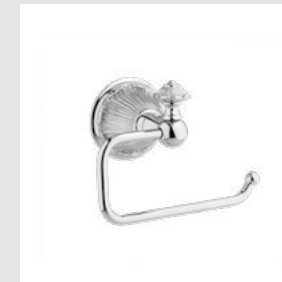

230078.A000.01

230075.A000.01

230073.A000.12

230701.B040.50

The lion's head and starfish handles designs represent the art, the creativity and the personality of Mestre.

Versailles exclusive handle designs

230077.B000.50

230075.B000.50

230084.B000.50

Page 139

230401.A010.**
Three hole basin set with
click-clack water waste

230416.A010.**
Five hole bath set with hand shower

230086.A000.**
Wall soap dispenser

230077.A000.**
Toilet paper holder

230078.A000.**
Soap holder

230080.A000.**
Wall toothbrush holder

Page 139

230401.A030.**
Three hole basin set with
click-clack water waste

230416.A030.**
Five hole bath set with
hand shower

230084.A000.**
Toilet brush holder

230416.B050.**
Five hole bath set with
hand shower

Versailles
accessories design #B

230072.B000.**
Towel bar 600 mm

230073.B000.**
Towel ring

230075.B000.**
Robe hook

230080.B000.**
Wall toothbrush holder

230086.B000.**
Wall soap dispenser