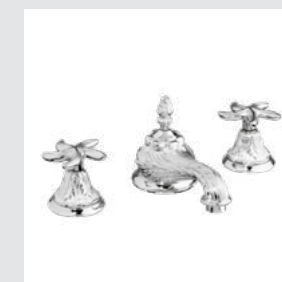

230078.A000.**
Soap holder

230080.A000.**
Wall toothbrush holder

Page 139

230401.A030.**
Three hole basin set with
click-clack water waste

230416.A030.**
Five hole bath set with
hand shower

230084.A000.**
Toilet brush holder

Page 138

230001.A300.**
Three hole basin set with
click-clack water waste

230021.A300.**
Three hole bidet set with
click-clack water waste

230016.A300.**
Five hole bath set with hand shower

Page 140

230701.B040.**
Three hole basin set with
click-clack water waste

230716.B040.**
Five hole bath set with
hand shower

230072.A000.**
Towel bar 600 mm

230073.A000.**
Towel ring

230075.A000.**
Robe hook

Page 141

230401.B050.**
Three hole basin set with
click-clack water waste

230416.B050.**
Five hole bath set with
hand shower

Versailles
accessories design #B

230072.B000.**
Towel bar 600 mm

230073.B000.**
Towel ring

230075.B000.**
Robe hook

230080.B000.**
Wall toothbrush holder

230086.B000.**
Wall soap dispenser