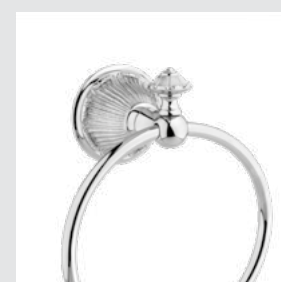

230078.A000.**
Soap holder

230080.A000.**
Wall toothbrush holder

Page 139

230401.A030.**
Three hole basin set with
click-clack water waste

230416.A030.**
Five hole bath set with
hand shower

230084.A000.**
Toilet brush holder

Page 138

230001.A300.**
Three hole basin set with
click-clack water waste

230021.A300.**
Three hole bidet set with
click-clack water waste

230016.A300.**
Five hole bath set with hand shower

Page 140

230701.B040.**
Three hole basin set with
click-clack water waste

230716.B040.**
Five hole bath set with
hand shower

230072.A000.**
Towel bar 600 mm

230073.A000.**
Towel ring

230075.A000.**
Robe hook

Page 141

230401.B050.**
Three hole basin set with
click-clack water waste

230416.B050.**
Five hole bath set with
hand shower

Versailles
accessories design #B

230072.B000.**
Towel bar 600 mm

230073.B000.**
Towel ring

230075.B000.**
Robe hook

230080.B000.**
Wall toothbrush holder

230086.B000.**
Wall soap dispenser