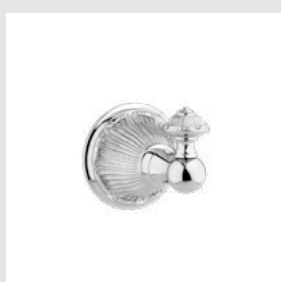

230078.A000.**
Soap holder

230080.A000.**
Wall toothbrush holder

Page 139

230401.A030.**
Three hole basin set with
click-clack water waste

230416.A030.**
Five hole bath set with
hand shower

230084.A000.**
Toilet brush holder

Page 138

230001.A300.**
Three hole basin set with
click-clack water waste

230021.A300.**
Three hole bidet set with
click-clack water waste

230016.A300.**
Five hole bath set with hand shower

Page 140

230701.B040.**
Three hole basin set with
click-clack water waste

230716.B040.**
Five hole bath set with
hand shower

230072.A000.**
Towel bar 600 mm

230073.A000.**
Towel ring

230075.A000.**
Robe hook

Page 141

230401.B050.**
Three hole basin set with
click-clack water waste

230416.B050.**
Five hole bath set with
hand shower

Versailles
accessories design #B

230072.B000.**
Towel bar 600 mm

230073.B000.**
Towel ring

230075.B000.**
Robe hook

230080.B000.**
Wall toothbrush holder

230086.B000.**
Wall soap dispenser