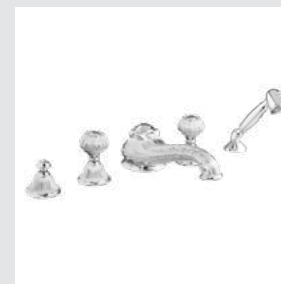

230078.A000.01

230075.A000.01

230073.A000.12

230701.B040.50

The lion's head and starfish handles designs represent the art, the creativity and the personality of Mestre.

Versailles exclusive handle designs

230077.B000.50

230075.B000.50

230084.B000.50

Page 139

230401.A010.**
Three hole basin set with
click-clack water waste

230416.A010.**
Five hole bath set with hand shower

230086.A000.**
Wall soap dispenser

230077.A000.**
Toilet paper holder

230078.A000.**
Soap holder

230080.A000.**
Wall toothbrush holder

Page 139

230401.A030.**
Three hole basin set with
click-clack water waste

230416.A030.**
Five hole bath set with
hand shower

230084.A000.**
Toilet brush holder

230416.B050.**
Five hole bath set with
hand shower

Versailles
accessories design #B

230072.B000.**
Towel bar 600 mm

230073.B000.**
Towel ring

230075.B000.**
Robe hook

230080.B000.**
Wall toothbrush holder

230086.B000.**
Wall soap dispenser