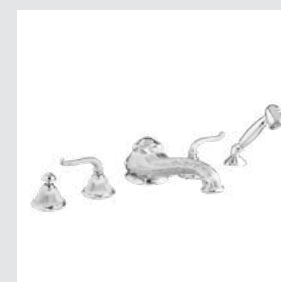

230016.A300.**
Five hole bath set with hand shower