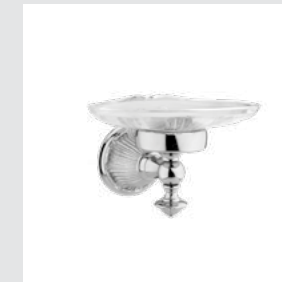

230078.A000.01

230075.A000.01

230073.A000.12

230701.B040.50

The lion's head and starfish handles designs represent the art, the creativity and the personality of Mestre.

Versailles exclusive handle designs

230077.B000.50

230075.B000.50

230084.B000.50

Page 139

230401.A010.**
Three hole basin set with
click-clack water waste

230416.A010.**
Five hole bath set with hand shower

230086.A000.**
Wall soap dispenser

230077.A000.**
Toilet paper holder

230078.A000.**
Soap holder

230080.A000.**
Wall toothbrush holder

Page 139

230401.A030.**
Three hole basin set with
click-clack water waste

230416.A030.**
Five hole bath set with
hand shower

230084.A000.**
Toilet brush holder

230416.B050.**
Five hole bath set with
hand shower

Versailles
accessories design #B

230072.B000.**
Towel bar 600 mm

230073.B000.**
Towel ring

230075.B000.**
Robe hook

230080.B000.**
Wall toothbrush holder

230086.B000.**
Wall soap dispenser