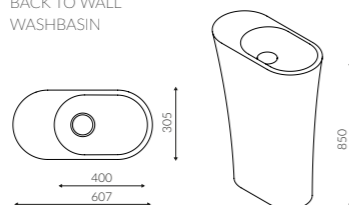

WEGA

Design: Marmorin Design Studio

WEGA 440
BACK TO WALL
WASHBASIN

WEGA 600 R
BACK TO WALL
WASHBASIN

WEGA 600 L
BACK TO WALL
WASHBASIN

WEGA
FREE STANDING
BATHTUB