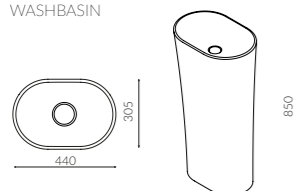

WEGA

Design: Marmorin Design Studio

WEGA 440
BACK TO WALL
WASHBASIN

WEGA 600 R
BACK TO WALL
WASHBASIN

WEGA 600 L
BACK TO WALL
WASHBASIN

WEGA
FREE STANDING
BATHTUB