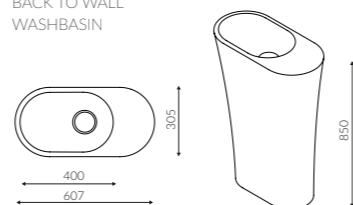

WEGA

Design: Marmorin Design Studio

WEGA 440
BACK TO WALL
WASHBASIN

WEGA 600 R
BACK TO WALL
WASHBASIN

WEGA 600 L
BACK TO WALL
WASHBASIN

WEGA
FREE STANDING
BATHTUB