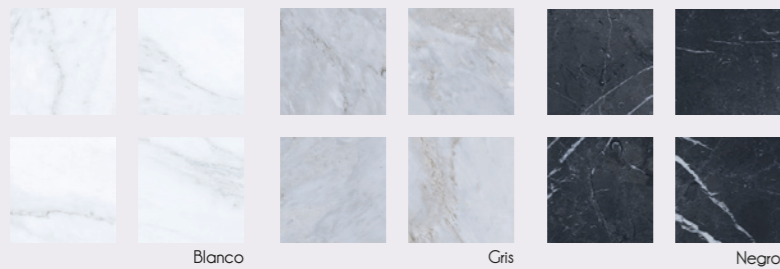

CF-20095
Taco Velvet 16,5x16,5 / 6"x6"