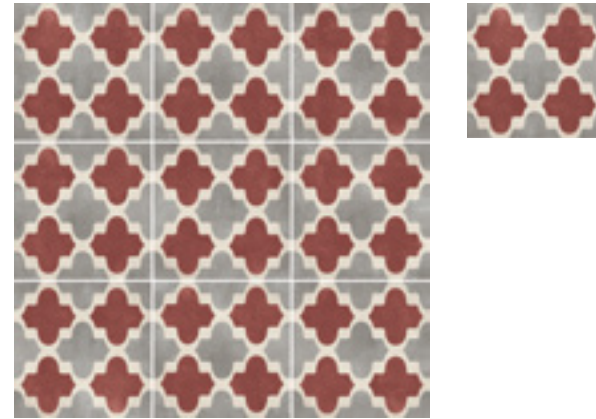

Matte ± 9 mm

R9 A Matte ± 9 mm

V2 Slight Variation *

V4 Substantial Variation **

MATTE SURFACE

A3OM Venti Boost Classic Mix ▲
20x20 - 7/16"x7/16"

A3ON Venti Boost Classic Carpet 1
20x20 - 7/16"x7/16"

A3OO Venti Boost Classic Carpet 2
20x20 - 7/16"x7/16"