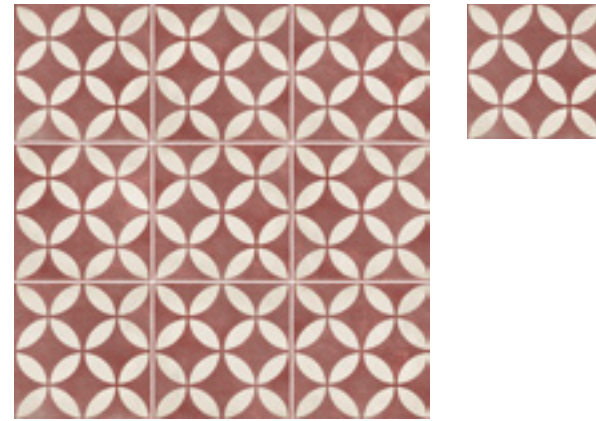

Matte ± 9 mm

R9 A Matte ± 9 mm

V2 Slight Variation *

V4 Substantial Variation **

MATTE SURFACE

A3OM Venti Boost Classic Mix ▲
20x20 - 7/16"x7/16"

A3ON Venti Boost Classic Carpet 1
20x20 - 7/16"x7/16"

A3OO Venti Boost Classic Carpet 2
20x20 - 7/16"x7/16"

A3OP Venti Boost Classic Carpet 3
20x20 - 7/16"x7/16"

MATTE SURFACE

A3OQ Venti Boost Blue Mix ▲
20x20 - 7/16"x7/16"

A3OR Venti Boost Blue Carpet 1
20x20 - 7/16"x7/16"

A3OS Venti Boost Blue Carpet 2
20x20 - 7/16"x7/16"