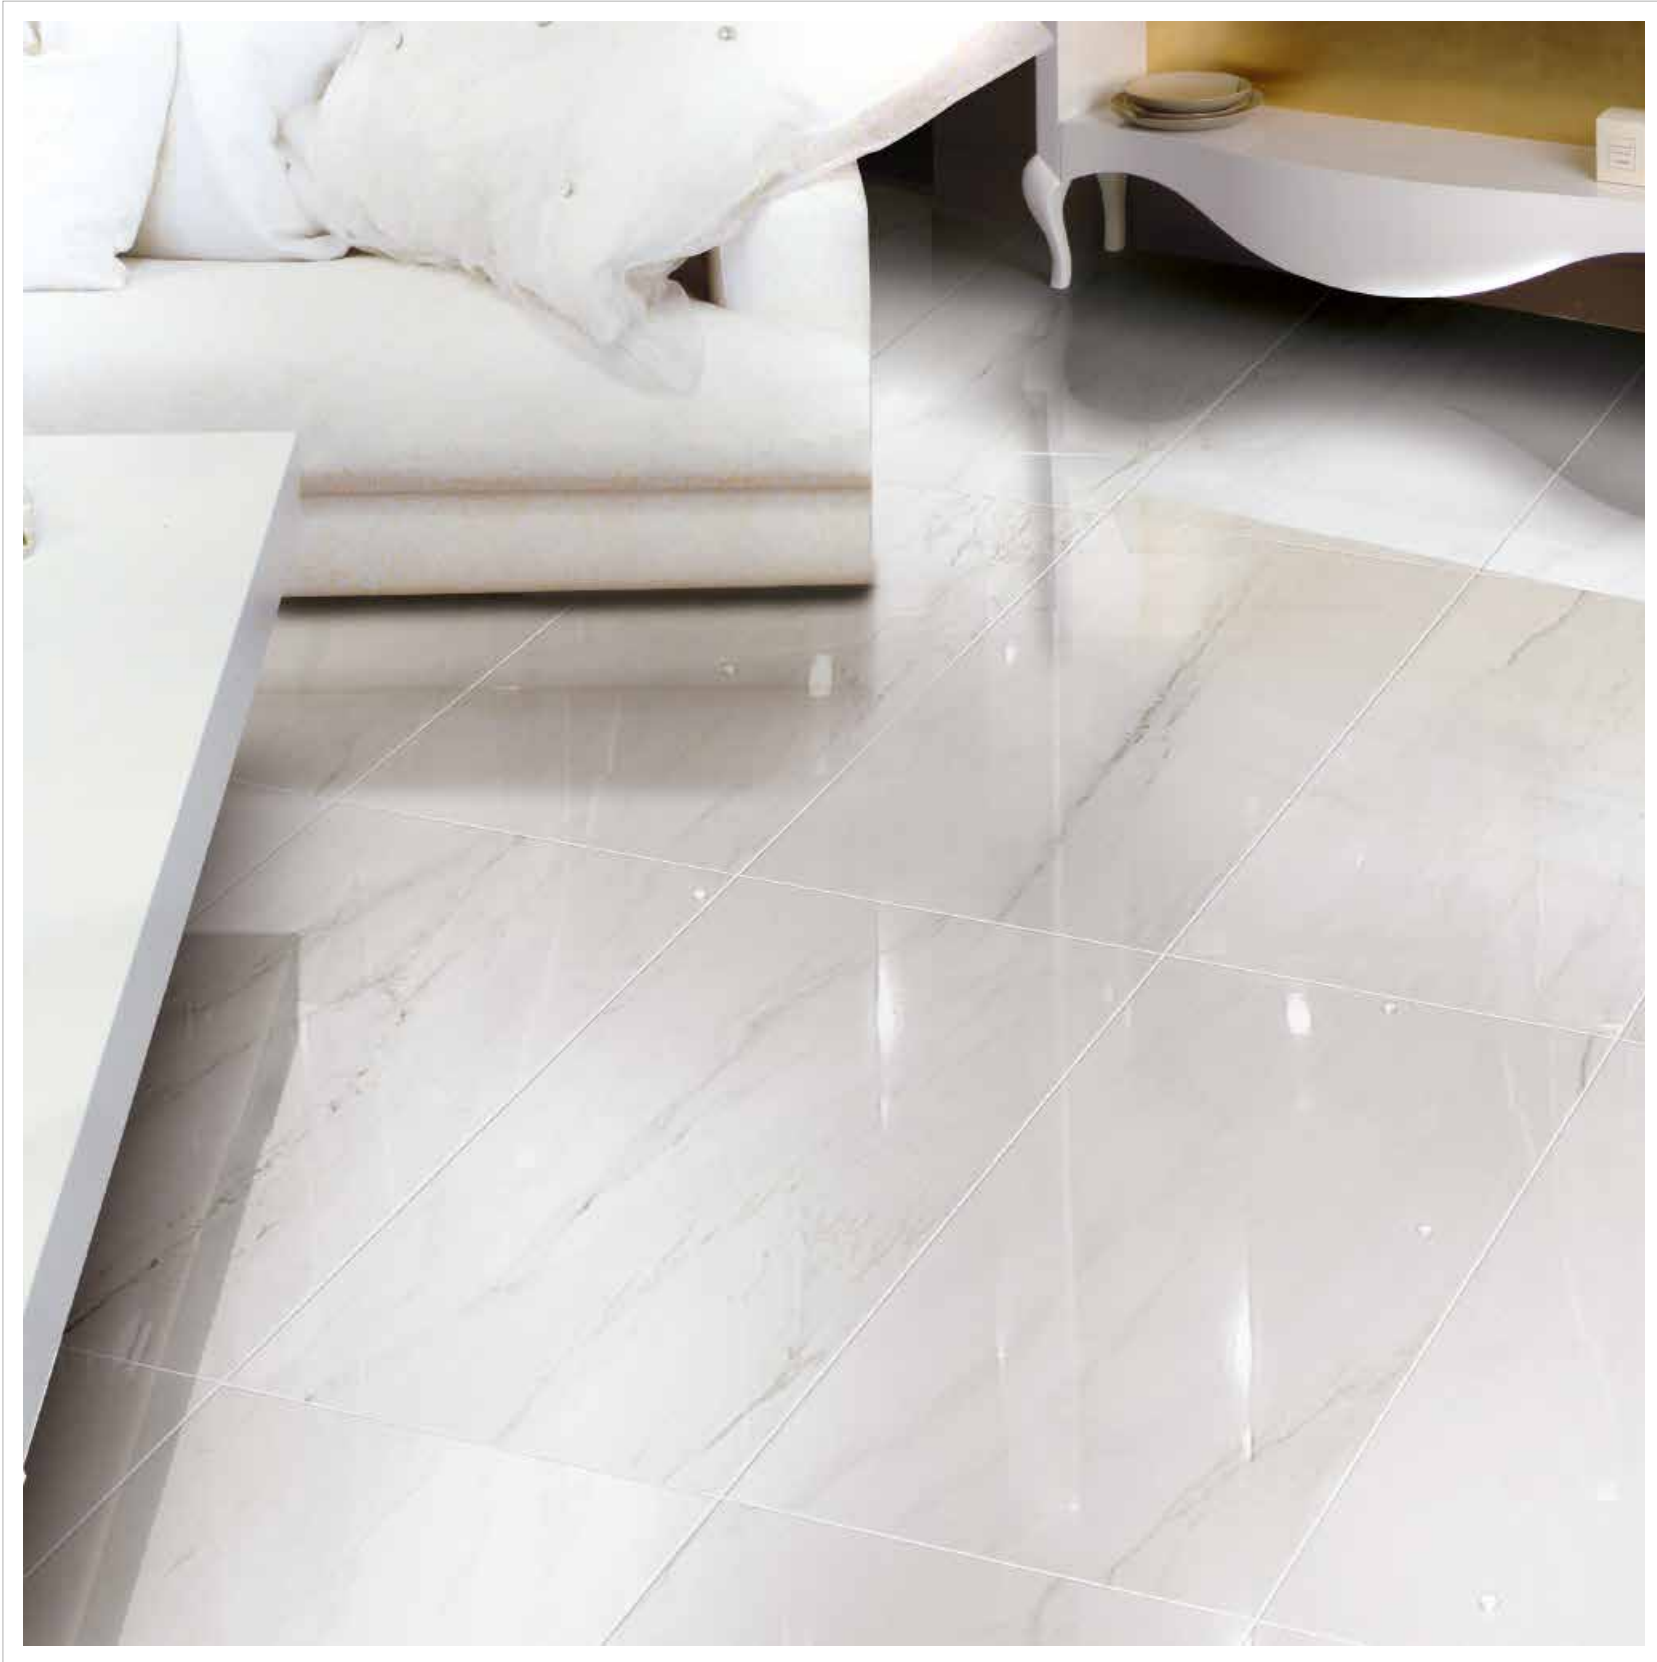

Venus White 30x60