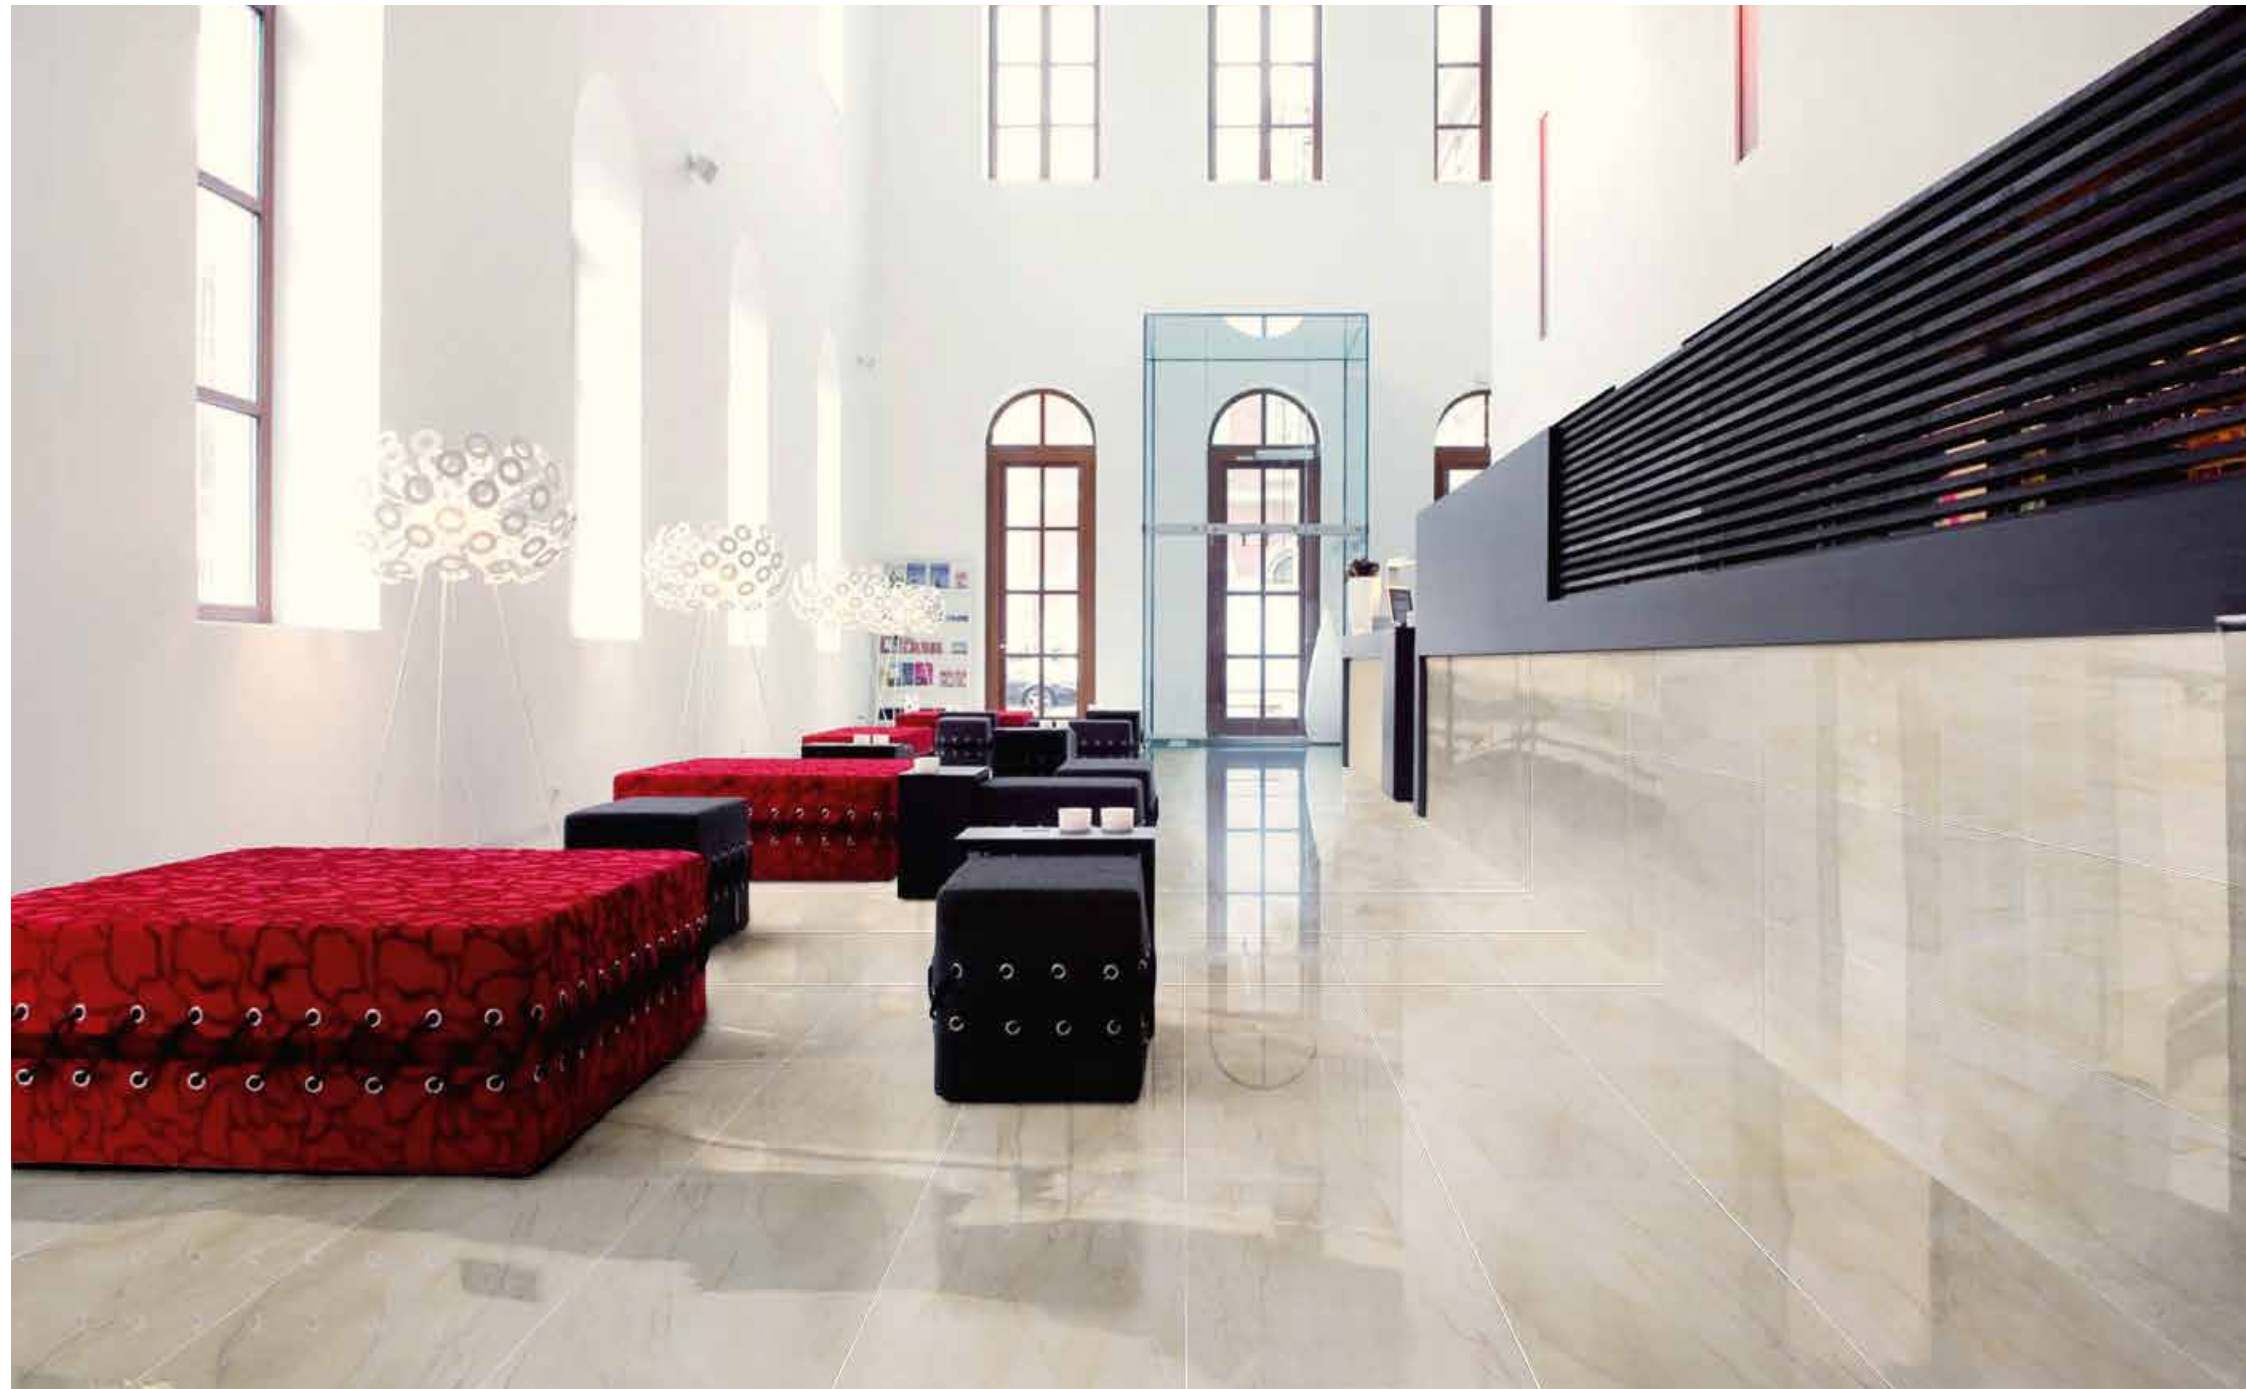

VENUS  
PAVIMENTI  
floor tiles

LAPPATO A CAMPO PIENO RETTIFICATO  
FULLY LAPPED RECTIFIED

Venus Grey 60x120

Venus Grey 60x120 - Venus Grey 60x60

Venus Blu 60x120

Venus Blu 60x120

SAND

Venus Sand 60x120