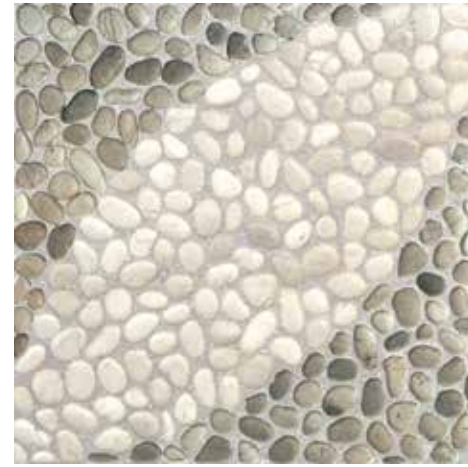

VERANDA 42x42 cm

White

GEOMETRIC 2

GEOMETRIC 5

Dark Grey

GEOMETRIC 3

GEOMETRIC 6

GEOMETRIC 1

GEOMETRIC 4