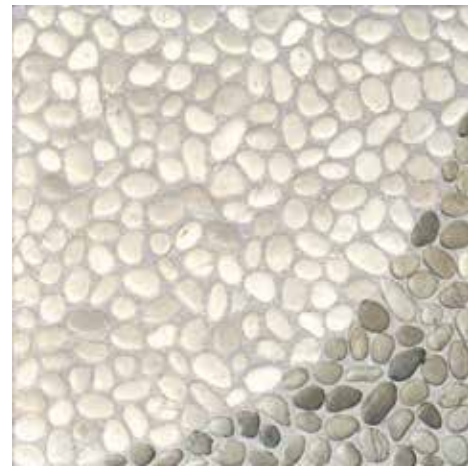

VERANDA 42x42 cm

White

GEOMETRIC 2

GEOMETRIC 5

Dark Grey

GEOMETRIC 3

GEOMETRIC 6

GEOMETRIC 1

GEOMETRIC 4