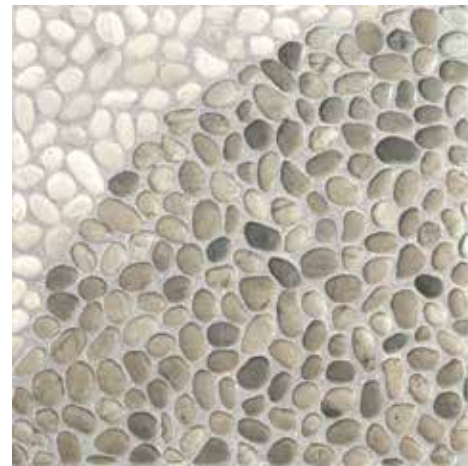

VERANDA 42x42 cm

White

GEOMETRIC 2

GEOMETRIC 5

Dark Grey

GEOMETRIC 3

GEOMETRIC 6

GEOMETRIC 1

GEOMETRIC 4