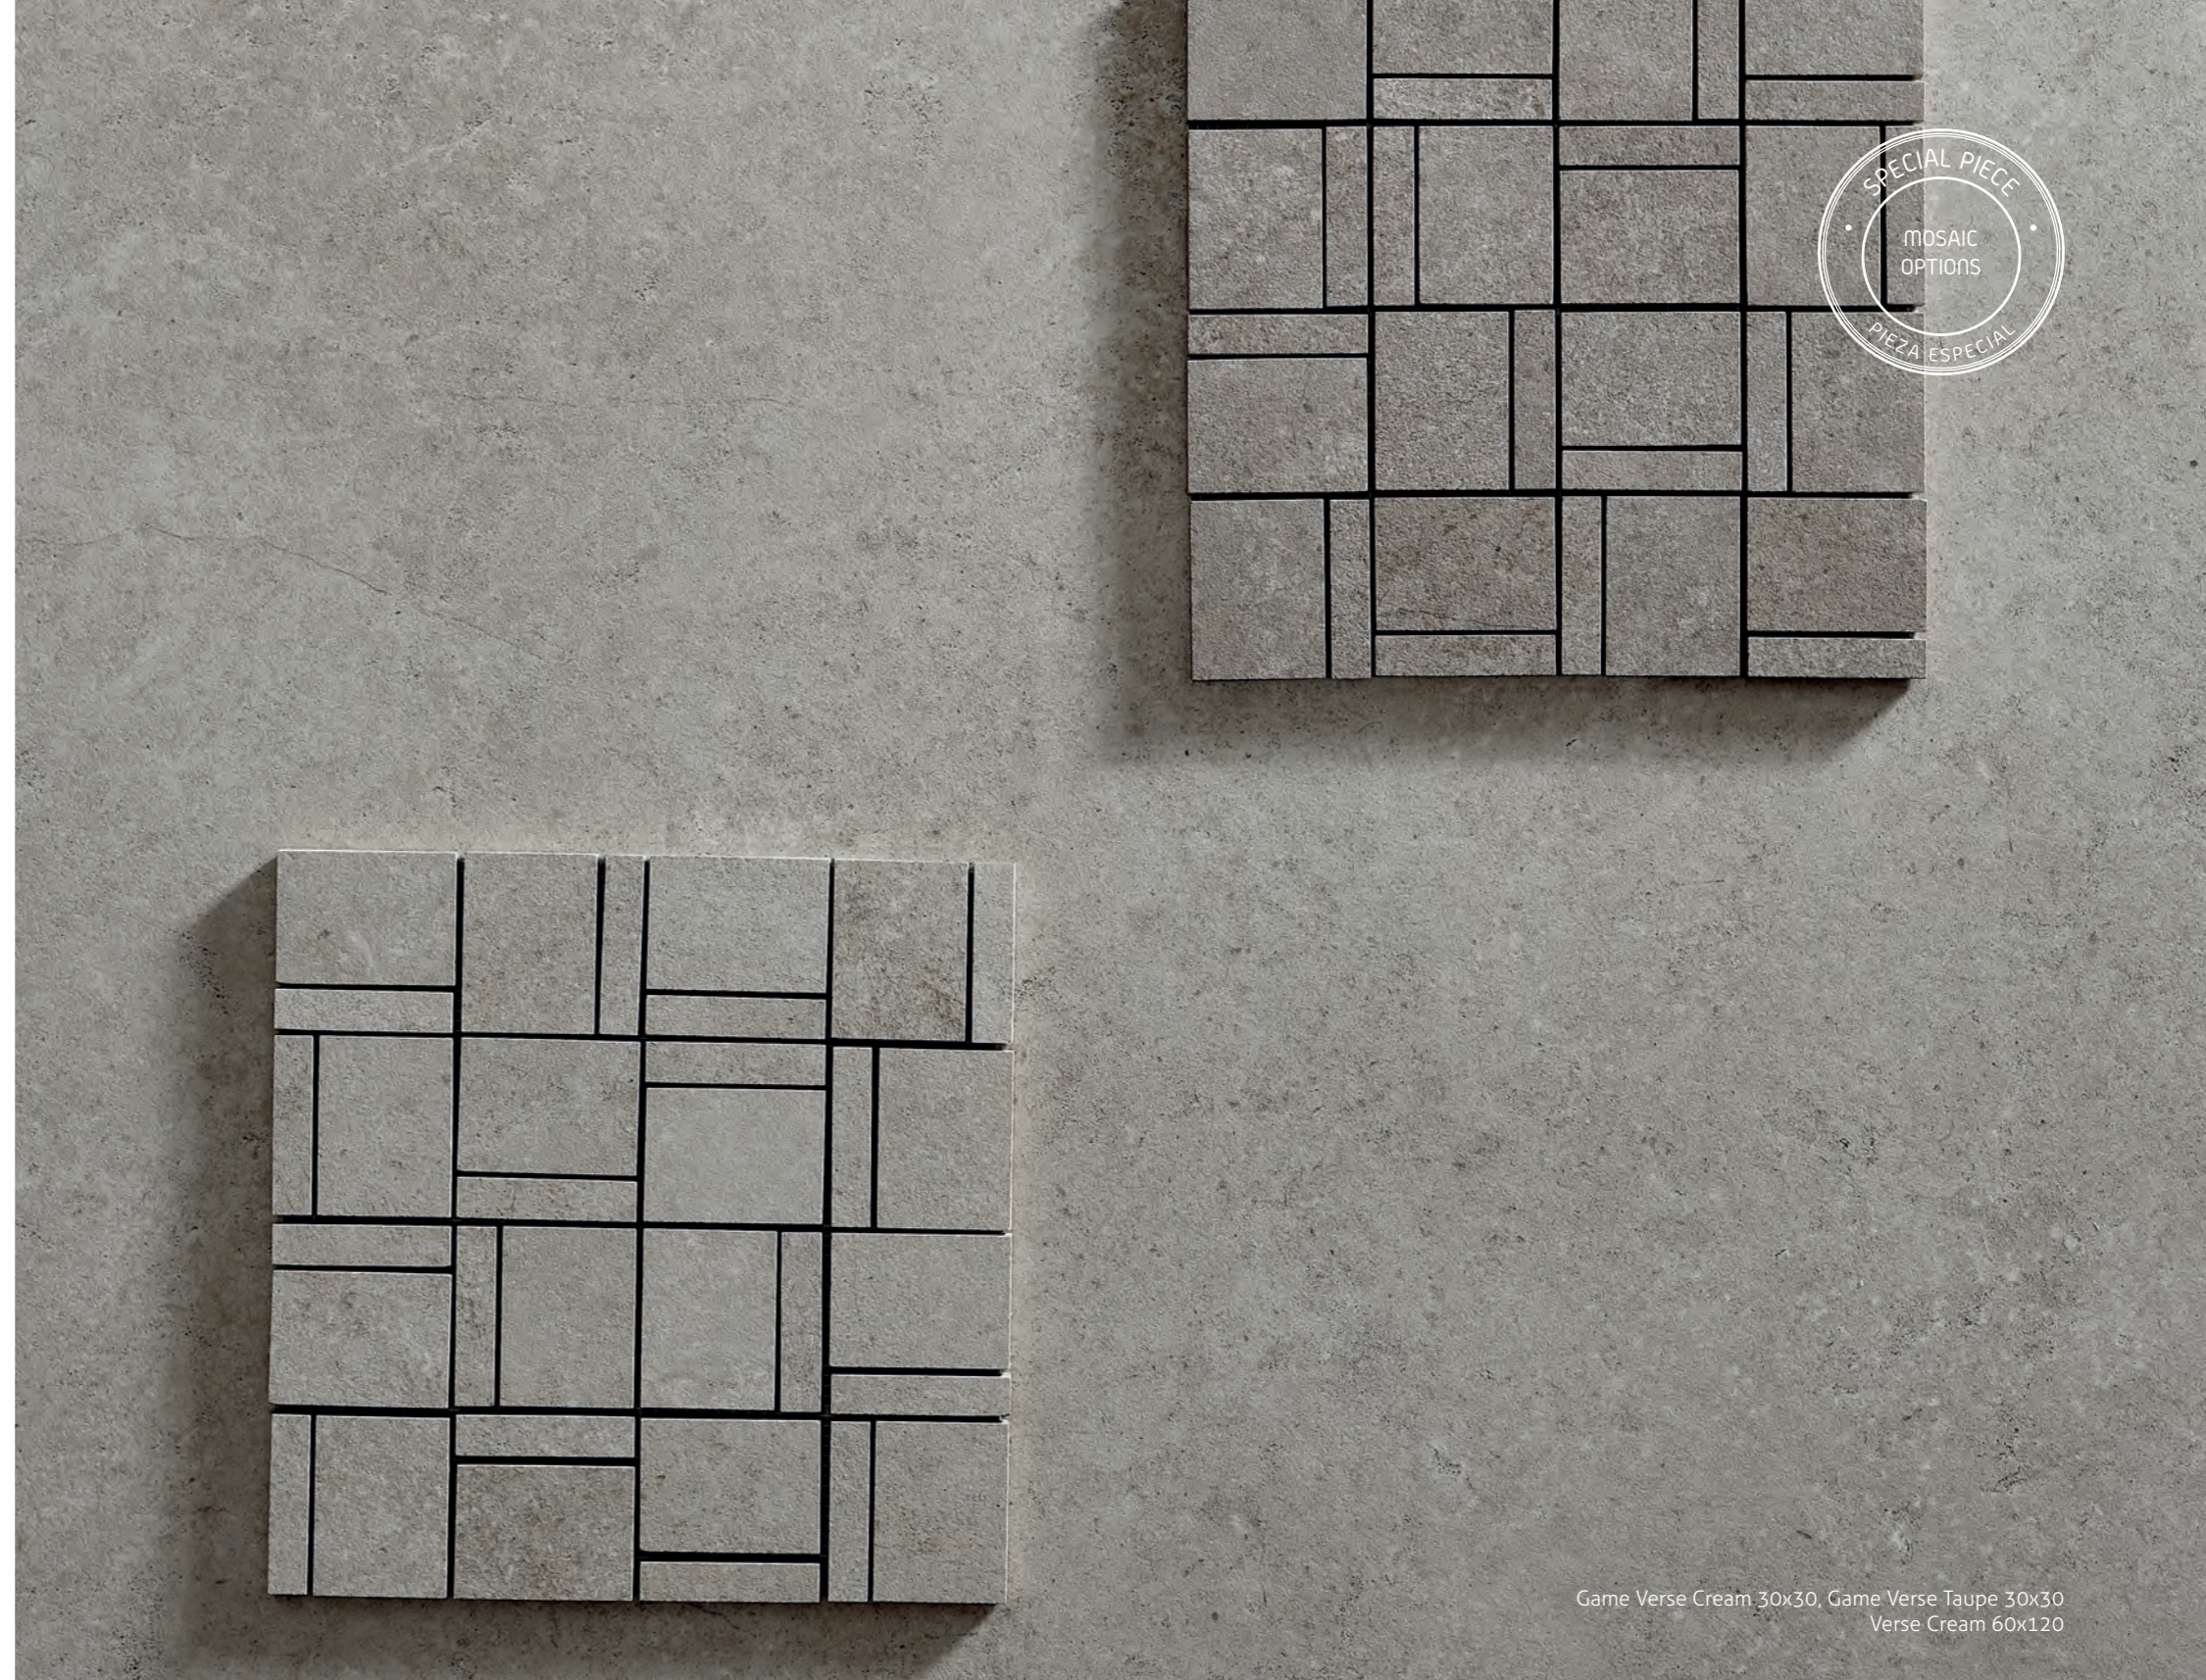

Verse

Porcelain Tiles

1 | MOSAICS

Game
30x30
12"x12"

Game Verse Cream 30x30, Game Verse Taupe 30x30
Verse Cream 60x120

Going beyond the basics: creating volume, highlighting elements, adding character to spaces... The decorative geometry in this collection's design creates graphic variety and gives the environment a certain visual richness.