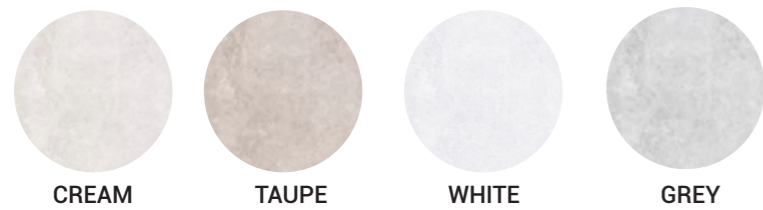

FINISHES

SHADE VARIATION

60x120: 10 PATTERNS
90x90: 10 PATTERNS
60x60: 20 PATTERNS

COLOURS

PORCELAIN

	60x120 24"x47"		90x90 35"x35"			60x60 24"x24"	
	NATURAL	SOFT	NATURAL	SOFT	ANTISLIP	NATURAL	SOFT
	CREAM	P0002696 P126D	P0003035 P126F	P0002722 P90D	P0003031 P90F	P0002726 P90E	P0003169 P64D
TAUPE	P0002694 P126D	P0003033 P126F	P0002720 P90D	P0003029 P90F	P0002724 P90E	P0003167 P64D	P0003171 P64F
WHITE	P0002693 P126D	P0003032 P126F	P0002719 P90D	P0003028 P90F	P0002723 P90E	P0003166 P64D	P0003170 P64F
GREY	P0002695 P126D	P0003034 P126F	P0002721 P90D	P0003030 P90F	P0002725 P90E	P0003168 P64D	P0003172 P64F