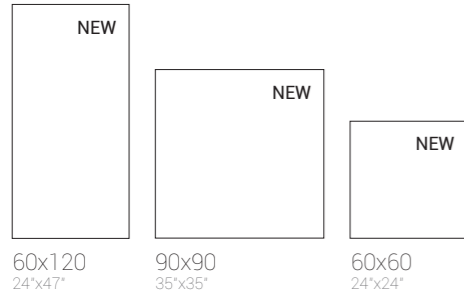

Verse

PORCELAIN TILES

TECHNICAL CHARACTERISTICS