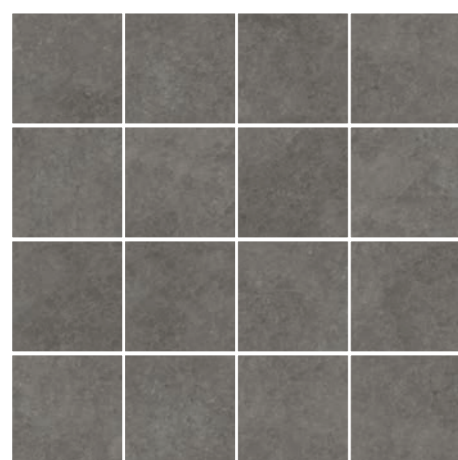

Victoria is an apparently simple collection, but a collection that offers thousands of decorating possibilities thanks to the combination of two colours and two geometrical formats.

| VICTORIA*

MATT WALL TILE · 20X20 / 8"X8"

Pavimento Victoria Blanco
20x20 / 8"x8"

Pavimento Victoria Gris
20x20 / 8"x8"

Pavimento Victoria Old
20x20 / 8"x8"

Pavimento Victoria Rajia
20x20 / 8"x8"

Reparto aleatorio de diseños por caja / Designs by random distribution box