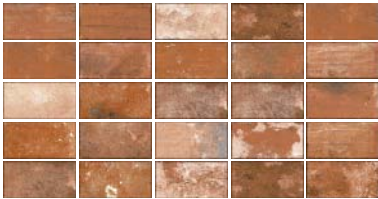

VILLAGE ARENA
25 DIFFERENT GRAPHICS
-1

VILLAGE NARANJA
25 DIFFERENT GRAPHICS
-2