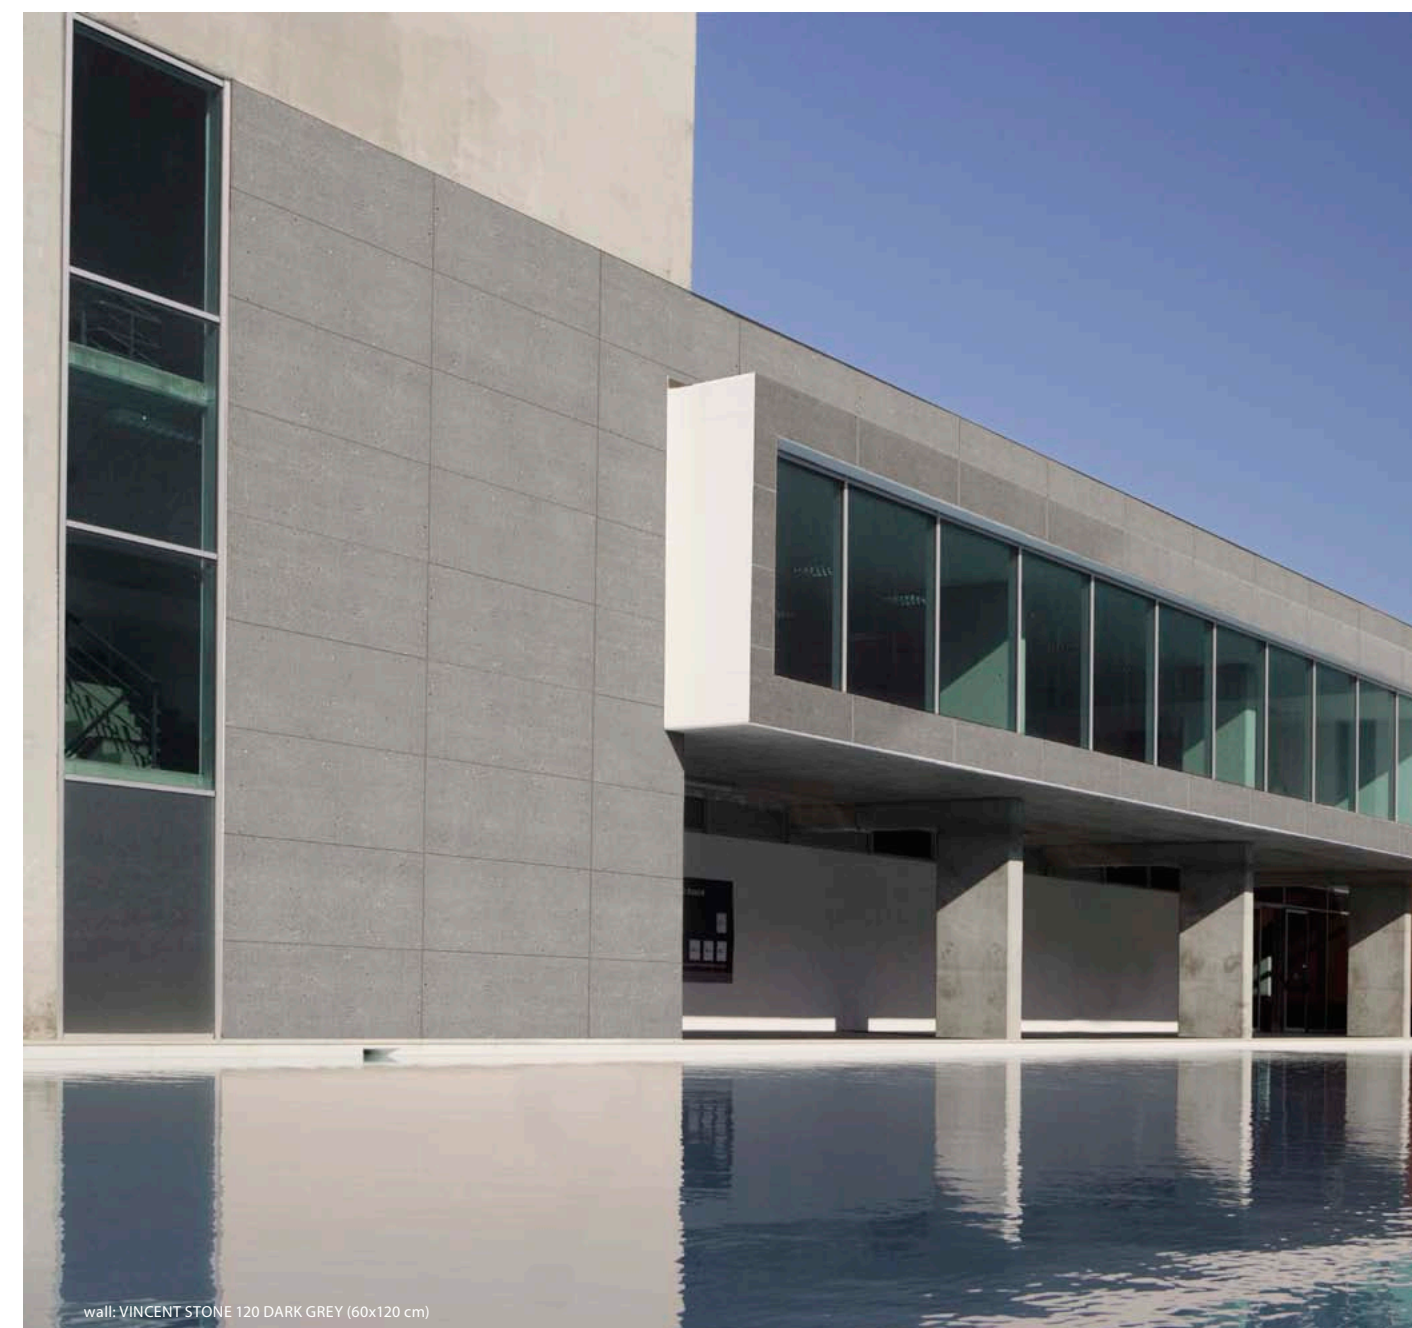

VINCENT STONE 120|60

| COLORES DISPONIBLES · AVAILABLE COLORS |

WHITE [E]   **GREY** [E]   **DARK GREY** [D]

wall: VINCENT STONE 120 DARK GREY (60x120 cm)