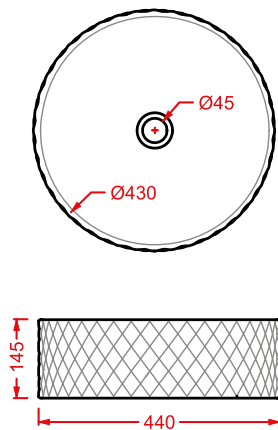

OSL009 ROMBO

lavabo appoggio Ø44
countertop washbasin Ø44