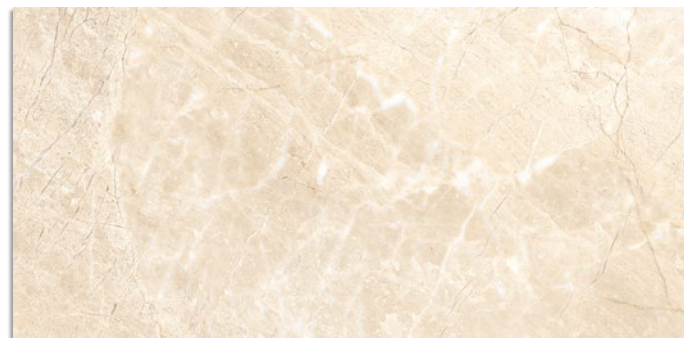

Semipulido Semipolished

Flysch-R Beige
G.173

Flysch-SPR Beige
G.202

45x90 cm. (44,3x89,3 cm.) 17.7x35.5 inches (17.4x35.2 inches)

45x90 cm. (44,3x89,3 cm.) 17.7x35.5 inches (17.4x35.2 inches)

Semipulido Semipolished