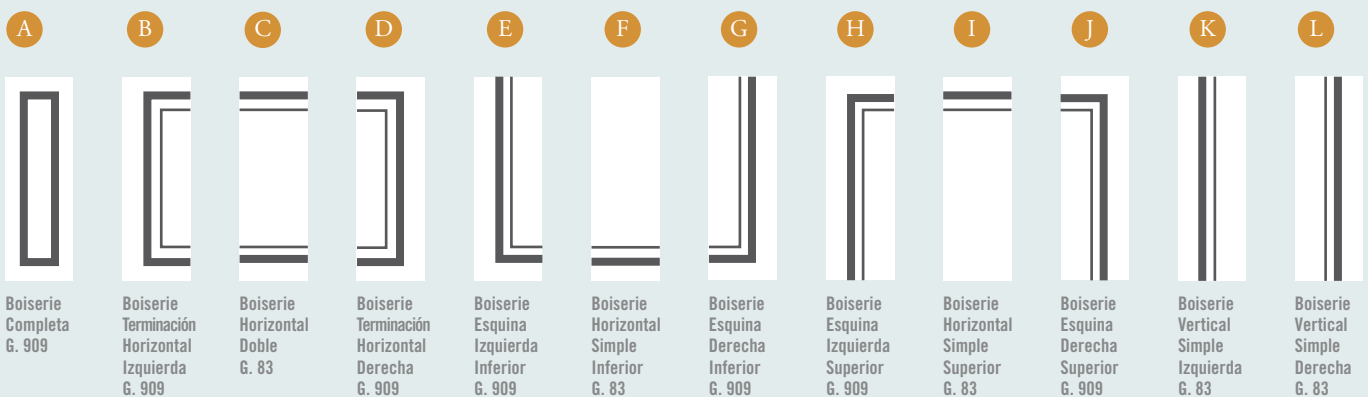

Due to the fact that these are hand-made products, they are not held in stock and are special-order product. Please consult the factory for production lead-times.

Puede realizar su propia composición entre las piezas que se describen a continuación.

A bespoke design can be carried out with the pieces described below:

Disponible / Available : Evia Blanco · Asolo Multicolor · Vetus Azul · Vetus Sombra.

Acabado / Finish : Blanco · Sombra

Este es un producto fabricado artesanalmente por lo que la variación de tono se considera propia del producto y no será objeto de reclamaciones.

Para la limpieza, no utilizar detergentes en polvo, alcohol, soluciones ácidas o alcalinas, estropajos metálicos, abrasivos o acetona, utilicen una bayeta o esponja húmeda y jabón líquido neutro.

En su instalación o colocación hay que protegerlo del producto o material de rejuntado y alejarlo de fuentes de calor o fuego.

This is a hand-crafted product and therefore the different shade variations are considered to be part of the design of the product and claims regarding this will not be accepted.

To clean the product, do not use powder detergents, alcohol, acidic or alkaline solutions, steel wool, abrasive or acetone materials, use a cloth or sponge and a neutral liquid soap.

During its installation or placement, the product must be protected from grouting material and kept away from sources of heat and fire.