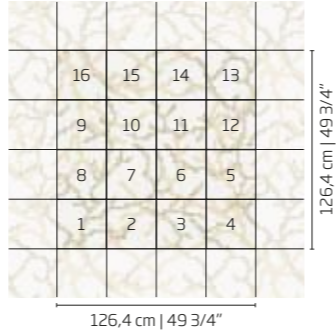

FLOURISHING 2x2 cm | 3/4" x 3/4"

Module: 4 x 4 sheets