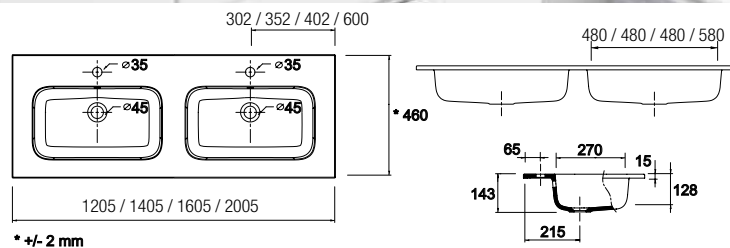

24807 | 633 £

**Basin SOFIA 1205 storage unit on the right MineralMarmo**  
without bottle trap or clicker waste  
1205 x 15 x 460 mm

18684 | 512 £

**Basin SOFIA 1205 double MineralMarmo**  
without bottle trap or clicker waste  
1205 x 15 x 460 mm

18691 | 536 £

**Basin SOFIA 1605 double MineralMarmo**  
without bottle trap or clicker waste  
1605 x 15 x 460 mm

24338 | 678 £

**Basin SOFIA 1405 double MineralMarmo**  
without bottle trap or clicker waste  
1405 x 15 x 460 mm

24337 | 633 £

**Basin SOFIA 2005 double MineralMarmo**  
without bottle trap or clicker waste  
2005 x 15 x 460 mm

24339 | 859 £

\* +/- 2 mm

**Basin SOFIA 855 storage unit on the left MineralMarmo**  
without bottle trap or clicker waste  
855 x 15 x 460 mm