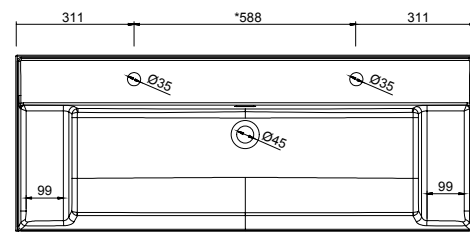

**Basin VENETO 1010 w/lower side shelf white porcelain**  
1 basin without bottle trap or clicker waste  
1010 x 120 x 460 mm  
87728 | 337 £

**PORCELAIN**

DEPTH 35

**Basin S35 610 superfine white porcelain**  
without bottle trap or clicker waste  
610 x 20 x 360 mm  
21684 | 164 £

**Basin S35 810 superfine white porcelain**  
without bottle trap or clicker waste  
810 x 20 x 360 mm  
21685 | 185 £

**PORCELAIN**

DEPTH 40

**Basin VENETO 1210 w/lower side shelf white porcelain**  
1 sink, 2 taps without bottle trap or clicker waste  
1210 x 120 x 460 mm  
87729 | 434 £

**Basin Depth 40 IBERIA 510 white porcelain**  
without bottle trap or clicker waste  
510 x 20 x 395 mm  
21564 | 125 £

**Basin Depth 40 IBERIA 810 white porcelain**  
without bottle trap or clicker waste  
810 x 20 x 395 mm  
21565 | 157 £