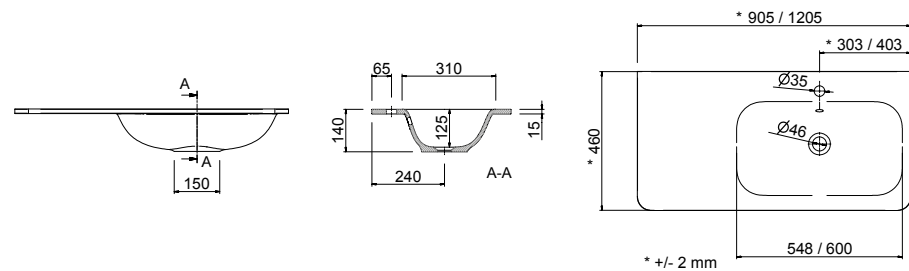

Basin UNIQ 1205 storage unit on the left matt mineralsolid
without bottle trap or clicker waste
1205 x 15 x 460 mm

24543 | 372 £

24545 | 425 £