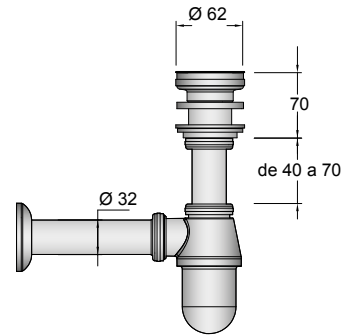

# MINERAL LOAD

DEPTH 45

**Basin TOSCANA 1200 white mineral load**  
1 sink, 2 taps without bottle trap or clicker waste  
1205 x 50 x 460 mm

26938 | 425 £

**Basin TOSCANA 1205 double white mineral load**  
without bottle trap or clicker waste  
1205 x 50 x 460 mm

20753 | 424 £

**Basin TOSCANA 1400 double white mineral load**  
without bottle trap or clicker waste  
1405 x 50 x 460 mm

27144 | 457 £

# DRAIN PIPES

**Open bottle trap valve with waste chrome brass**  
16994 | 67 £

**Drain pipe clicker chrome brass**  
9699 | 56 £

**Drain pipe clicker chrome brass**  
13663 | 78 £

**Accessory tube chrome**  
For any bottle trap height  
Ø32 x 400 mm  
7787 | 26 £

**Bottle trap SMART**  
with open valve  
23032 | 85 £

**Bottle trap VINCI Matt black**  
with clicker waste  
26985 | 100 £

**Accessory tube black**  
For any bottle trap height  
Ø32 x 400 mm  
85679 | 26 £