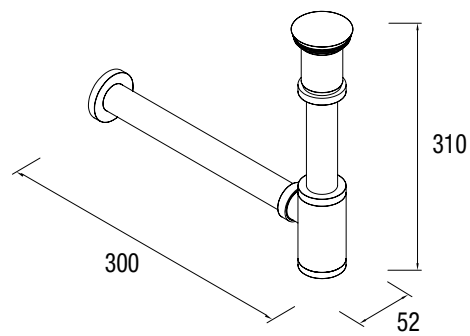

# DRAIN PIPES

**Open bottle trap valve with waste chrome brass**  
16994 | 67 £

**Drain pipe clicker chrome brass**  
9699 | 56 £

**Drain pipe clicker chrome brass**  
13663 | 78 £

**Accessory tube chrome**  
For any bottle trap height  
Ø32 x 400 mm  
7787 | 26 £

**Bottle trap SMART**  
with open valve  
23032 | 85 £

**Bottle trap VINCI Matt black**  
with clicker waste  
26985 | 100 £

**Accessory tube black**  
For any bottle trap height  
Ø32 x 400 mm  
85679 | 26 £