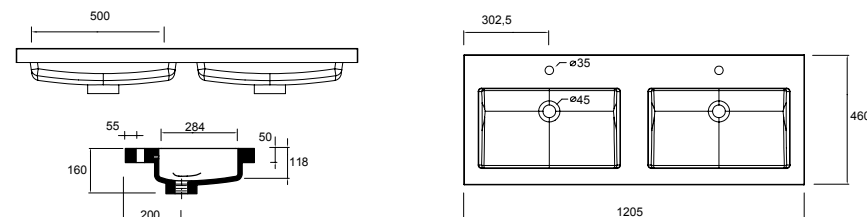

Basin TOSCANA 1400 double white mineral load
without bottle trap or clicker waste
1405 x 50 x 460 mm

27144 | 457 £