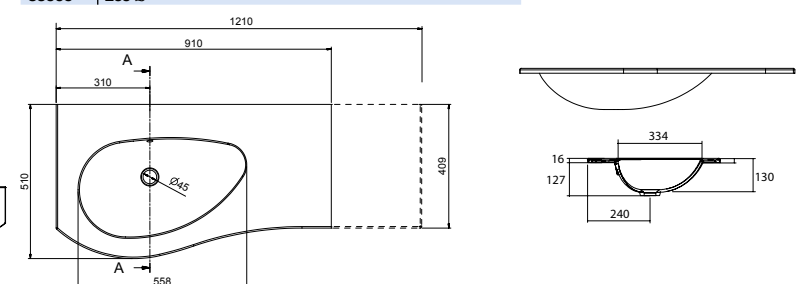

Basin MAM 1200 storage unit on the left matt white mineral load
without bottle trap or clicker waste, without tap
1210 x 16 x 510 mm
85910 | 269 £