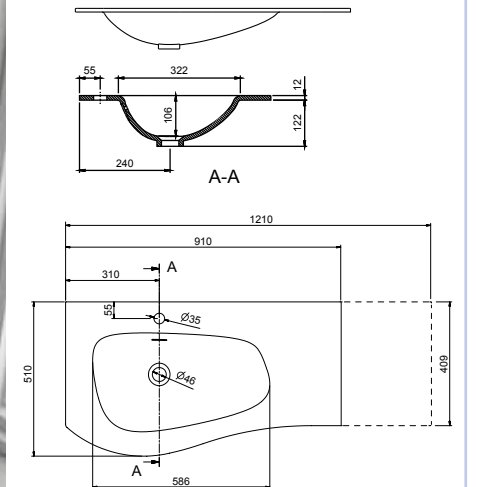

SOLID SURFACE

DEPTH 50

Basin MAM 900 storage unit on the left solid surface
without bottle trap or clicker waste
910 x 12 x 510 mm