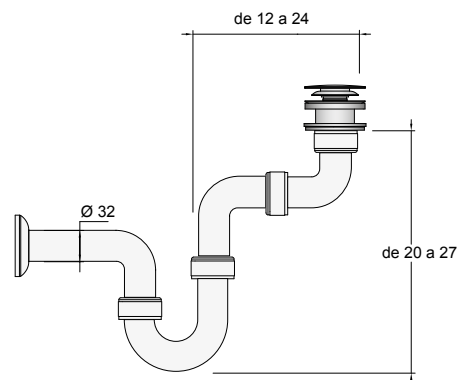

20753 | 424 £

**Basin TOSCANA 1400 double white mineral load**  
without bottle trap or clicker waste  
1405 x 50 x 460 mm

27144 | 457 £

# DRAIN PIPES

**Open bottle trap valve with waste chrome brass**  
16994 | 67 £

**Drain pipe clicker chrome brass**  
9699 | 56 £

**Drain pipe clicker chrome brass**  
13663 | 78 £

**Accessory tube chrome**  
For any bottle trap height  
Ø32 x 400 mm  
7787 | 26 £

**Bottle trap SMART**  
with open valve  
23032 | 85 £

**Bottle trap VINCI Matt black**  
with clicker waste  
26985 | 100 £

**Accessory tube black**  
For any bottle trap height  
Ø32 x 400 mm  
85679 | 26 £