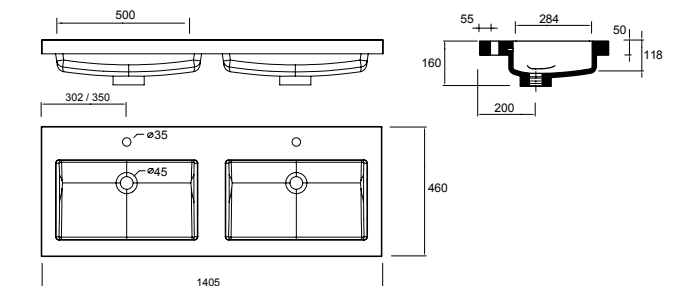

MINERAL LOAD

DEPTH 45

Basin TOSCANA 605 white mineral load
without bottle trap or clicker waste
605 x 50 x 460 mm

20748 | 241 £

Basin TOSCANA 705 white mineral load
without bottle trap or clicker waste
705 x 50 x 460 mm

20749 | 247 £

Basin TOSCANA 805 white mineral load
without bottle trap or clicker waste
805 x 50 x 460 mm

20750 | 266 £

Basin TOSCANA 905 white mineral load
without bottle trap or clicker waste
905 x 50 x 460 mm

20751 | 272 £

Basin TOSCANA 1005 white mineral load
without bottle trap or clicker waste
1005 x 50 x 460 mm

20752 | 291 £

Basin TOSCANA 1205 white mineral load
1 basin without bottle trap or clicker waste
1205 x 50 x 460 mm

23396 | 402 £

MINERAL LOAD

DEPTH 45

Basin TOSCANA 1200 white mineral load
1 sink, 2 taps without bottle trap or clicker waste
1205 x 50 x 460 mm

26938 | 425 £

Basin TOSCANA 1205 double white mineral load
without bottle trap or clicker waste
1205 x 50 x 460 mm

20753 | 424 £

Basin TOSCANA 1400 double white mineral load
without bottle trap or clicker waste
1405 x 50 x 460 mm

27144 | 457 £