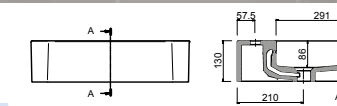

Countertop basin TENTO 500 white porcelain
without bottle trap or waste
500 x 420 x 130 mm
24552 | 165 £