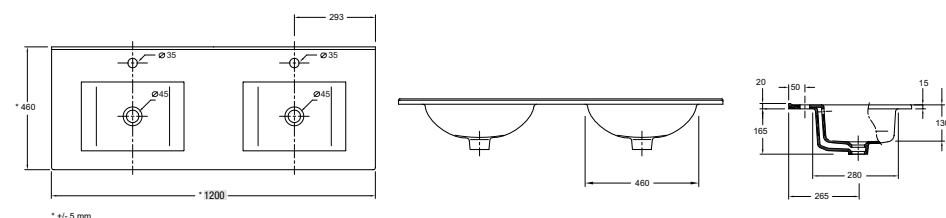

**21090 | 247 £**

**Basin IBERIA 1055 storage unit on the right white porcelain**  
without bottle trap or clicker waste  
1055 x 20 x 460 mm

**21092 | 330 £**

**Basin IBERIA 1005 storage unit on the right white porcelain**  
without bottle trap or clicker waste  
1005 x 20 x 460 mm

**20744 | 306 £**

**Basin IBERIA 1210 storage unit on the right white porcelain**  
without bottle trap or clicker waste  
1210 x 20 x 460 mm

**20747 | 389 £**

**Basin IBERIA 1200 double white porcelain**  
without bottle trap or clicker waste  
1200 x 20 x 460 mm

**15459 | 389 £**

**Basin IBERIA 855 storage unit on the left white porcelain**  
without bottle trap or clicker waste  
855 x 20 x 460 mm

**21091 | 247 £**

**Basin IBERIA 1055 storage unit on the left white porcelain**  
without bottle trap or clicker waste  
1055 x 20 x 460 mm