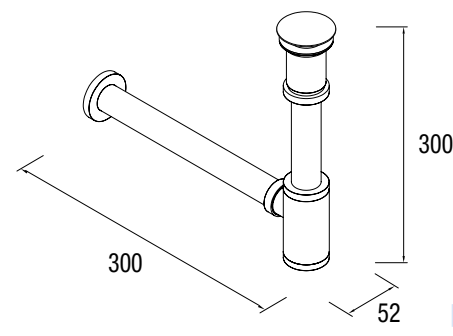

# DRAIN PIPES

**Open bottle trap valve with waste chrome brass**  
16994 | 67 £

**Drain pipe clicker chrome brass**  
9699 | 56 £

**Drain pipe clicker chrome brass**  
13663 | 78 £

**Accessory tube chrome**  
For any bottle trap height  
Ø32 x 400 mm  
7787 | 26 £

**Bottle trap SMART**  
with open valve  
23032 | 85 £

**Bottle trap VINCI Matt black**  
with clicker waste  
26985 | 100 £

**Accessory tube black**  
For any bottle trap height  
Ø32 x 400 mm  
85679 | 26 £