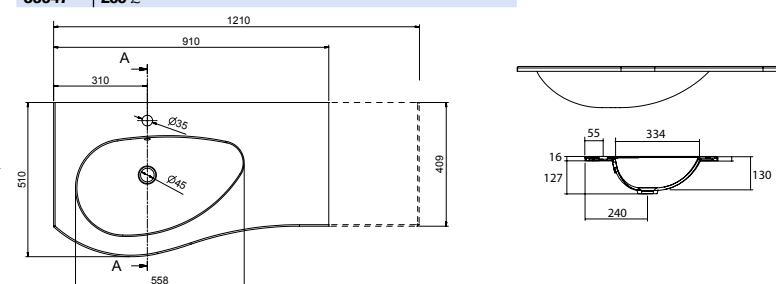

Basin MAM 1200 storage unit on the left matt white mineral load
without bottle trap or clicker waste
1210 x 16 x 510 mm
83948 | 269 £