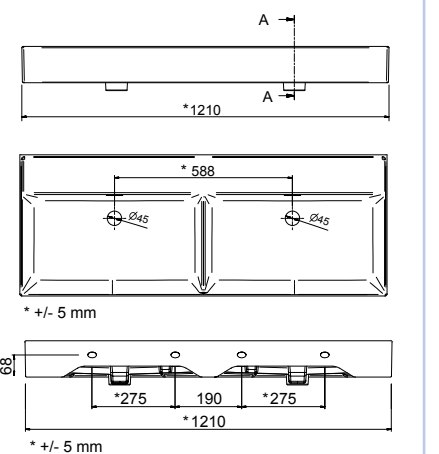

24177 | 434 £

**PORCELAIN**

DEPTH 45

**Basin VENETO 1210 double white porcelain**  
without bottle trap or clicker waste  
1210 x 120 x 460 mm

23398 | 467 £

**Basin VENETO 1210 white porcelain**  
1 sink, 2 taps without bottle trap or clicker waste  
1210 x 120 x 460 mm

23399 | 434 £

**Basin VENETO 1010 white porcelain**  
1 basin without bottle trap or clicker waste, without tap  
1010 x 120 x 460 mm

85911 | 337 £

**Basin VENETO 1210 white porcelain**  
1 basin without bottle trap or clicker waste, without tap  
1210 x 120 x 460 mm

85912 | 434 £

**Basin VENETO 1210 double white porcelain**  
2 basins without bottle trap or clicker waste, without tap  
1210 x 120 x 460 mm

85913 | 467 £

**PORCELAIN**

DEPTH 45

**Basin VENETO 810 w/lower side shelf white porcelain**  
1 basin without bottle trap or clicker waste  
810 x 120 x 460 mm  
87727 | 294 £