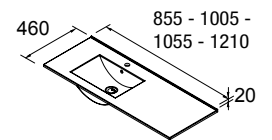

**16191 | 151 £**

**Basin IBERIA 910 white porcelain**  
without bottle trap or clicker waste  
910 x 20 x 460 mm

**19358 | 177 £**

**Basin IBERIA 1105 white porcelain**  
without bottle trap or clicker waste  
1105 x 20 x 460 mm

**20745 | 341 £**

**Basin IBERIA 1200 1 basin white porcelain**  
without bottle trap or clicker waste  
1200 x 20 x 460 mm

**23701 | 389 £**

**PORCELAIN**

DEPTH 45

**Basin IBERIA 855 storage unit on the right white porcelain**  
without bottle trap or clicker waste  
855 x 20 x 460 mm

**21090 | 247 £**

**Basin IBERIA 1055 storage unit on the right white porcelain**  
without bottle trap or clicker waste  
1055 x 20 x 460 mm

**21092 | 330 £**

**Basin IBERIA 1005 storage unit on the right white porcelain**  
without bottle trap or clicker waste  
1005 x 20 x 460 mm

**20744 | 306 £**

**Basin IBERIA 1210 storage unit on the right white porcelain**  
without bottle trap or clicker waste  
1210 x 20 x 460 mm

**20747 | 389 £**

**Basin IBERIA 1200 double white porcelain**  
without bottle trap or clicker waste  
1200 x 20 x 460 mm