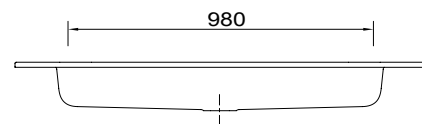

21073 | 496 £