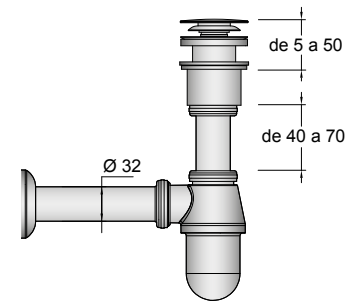

# MINERAL LOAD

DEPTH 45

**Basin TOSCANA 1200 white mineral load**  
1 sink, 2 taps without bottle trap or clicker waste  
1205 x 50 x 460 mm

26938 | 425 £

**Basin TOSCANA 1205 double white mineral load**  
without bottle trap or clicker waste  
1205 x 50 x 460 mm

20753 | 424 £

**Basin TOSCANA 1400 double white mineral load**  
without bottle trap or clicker waste  
1405 x 50 x 460 mm

27144 | 457 £

# DRAIN PIPES

**Open bottle trap valve with waste chrome brass**  
16994 | 67 £

**Drain pipe clicker chrome brass**  
9699 | 56 £

**Drain pipe clicker chrome brass**  
13663 | 78 £

**Accessory tube chrome**  
For any bottle trap height  
Ø32 x 400 mm  
7787 | 26 £