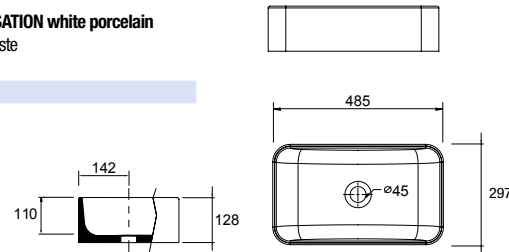

**PORCELAIN**

LAY ON

**Countertop basin DOLCE 390 white porcelain**  
without bottle trap or waste  
390 x 390 x 140 mm  
**24554 | 110 £**

**Countertop basin SENSATION white porcelain**  
without bottle trap or waste  
485 x 128 x 297 mm  
**21739 | 203 £**

**SOLID SURFACE**

LAY ON

**Countertop basin BOL solid surface**  
without bottle trap or clicker waste  
Ø 390 x 140 mm  
**26536 | 214 £**

**Basin MARTHA 555 matt white solid surface**  
without bottle trap or clicker waste  
555 x 35 x 225 mm  
**24785 | 180 £**

**PORCELAIN**

DEPTH 45

**Basin CONSTANZA 610 white porcelain**  
without bottle trap or clicker waste  
610 x 20 x 460 mm  
**26783 | 154 £**

**Basin CONSTANZA 710 white porcelain**  
without bottle trap or clicker waste  
710 x 20 x 460 mm  
**26782 | 164 £**