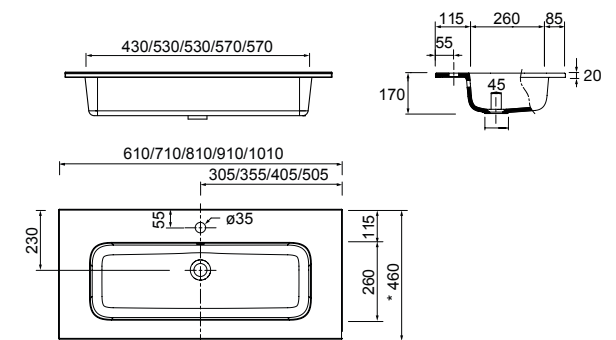

**PORCELAIN**

DEPTH 45

**Basin CONSTANZA 610 white porcelain**  
without bottle trap or clicker waste  
610 x 20 x 460 mm  
**26783 | 154 £**

**Basin CONSTANZA 710 white porcelain**  
without bottle trap or clicker waste  
710 x 20 x 460 mm  
**26782 | 164 £**

**Basin CONSTANZA 810 white porcelain**  
without bottle trap or clicker waste  
810 x 20 x 460 mm  
**26781 | 184 £**

**Basin CONSTANZA 910 white porcelain**  
without bottle trap or clicker waste  
910 x 20 x 460 mm  
**26780 | 195 £**

**Basin CONSTANZA 1010 white porcelain**  
without bottle trap or clicker waste  
1010 x 20 x 460 mm  
**26779 | 205 £**

**Basin CONSTANZA 1210 double white porcelain**  
without bottle trap or clicker waste  
1210 x 20 x 460 mm  
**26778 | 411 £**

**PORCELAIN**

DEPTH 45

**Basin IBERIA 610 white porcelain**  
without bottle trap or clicker waste  
610 x 20 x 460 mm

**14711 | 141 £**

**Basin IBERIA 810 white porcelain**  
without bottle trap or clicker waste  
810 x 20 x 460 mm