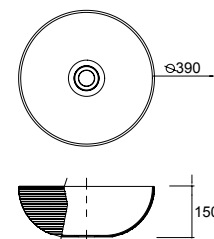

Countertop basin TENTO 400 white porcelain
without bottle trap or waste
420 x 420 x 130 mm
24551 | 143 £