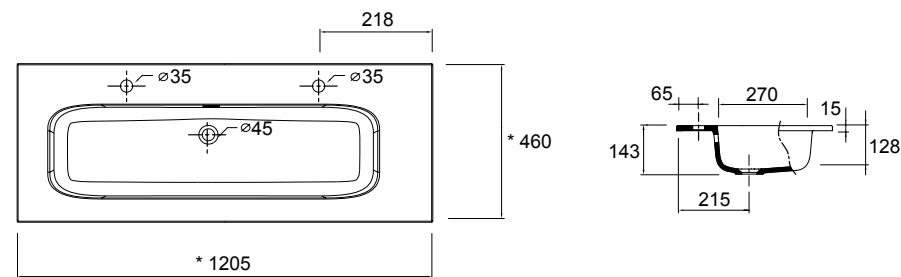

MINERALMARMO®

DEPTH 45

21073 | 496 £

* +/- 2 mm

MINERALMARMO®

DEPTH 45

18686 | 387 £

24336 | 633 £

Basin SOFIA 1005 storage unit on the right MineralMarmo
without bottle trap or clicker waste
1005 x 15 x 460 mm

18688 | 445 £

24334 | 678 £

Basin SOFIA 1055 storage unit on the right MineralMarmo
without bottle trap or clicker waste
1055 x 15 x 460 mm

18695 | 471 £

24807 | 633 £

Basin SOFIA 1205 storage unit on the right MineralMarmo
without bottle trap or clicker waste
1205 x 15 x 460 mm

18684 | 512 £

18691 | 536 £

24338 | 678 £

Basin SOFIA 1405 double MineralMarmo
without bottle trap or clicker waste
1405 x 15 x 460 mm

24337 | 633 £

24339 | 859 £

* +/- 2 mm

18685 | 387 £

24335 | 633 £

Basin SOFIA 1005 storage unit on the left MineralMarmo
without bottle trap or clicker waste
1005 x 15 x 460 mm

18689 | 445 £

24333 | 678 £

Basin SOFIA 1055 storage unit on the left MineralMarmo
without bottle trap or clicker waste
1055 x 15 x 460 mm

18696 | 471 £

24806 | 633 £

Basin SOFIA 1205 storage unit on the left MineralMarmo
without bottle trap or clicker waste
1205 x 15 x 460 mm

18683 | 512 £