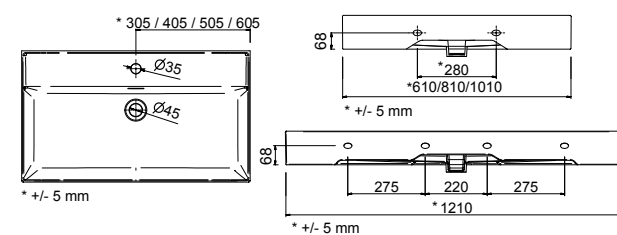

Basin VENETO 610 white porcelain
1 basin without bottle trap or clicker waste
610 x 120 x 460 mm

23400 | 271 £

Basin VENETO 810 white porcelain
1 basin without bottle trap or clicker waste
810 x 120 x 460 mm

23401 | 294 £

Basin VENETO 1010 white porcelain
1 basin without bottle trap or clicker waste
1010 x 120 x 460 mm

23397 | 337 £

Basin VENETO 1210 white porcelain
1 basin without bottle trap or clicker waste
1210 x 120 x 460 mm

24177 | 434 £