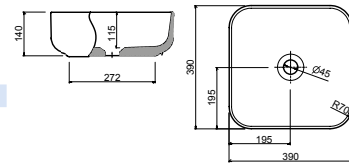

Countertop basin TENTO 500 white porcelain  
without bottle trap or waste  
500 x 420 x 130 mm  
24552 | 165 £

Countertop basin EMOTION white porcelain  
without bottle trap or waste  
480 x 130 x 370 mm  
21744 | 226 £

**PORCELAIN**

LAY ON

**Countertop basin DOLCE 390 white porcelain**  
without bottle trap or waste  
390 x 390 x 140 mm  
**24554 | 110 £**

**Countertop basin SENSATION white porcelain**  
without bottle trap or waste  
485 x 128 x 297 mm  
**21739 | 203 £**