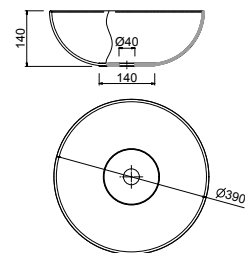

Countertop basin TENTO 500 white porcelain  
without bottle trap or waste  
500 x 420 x 130 mm  
24552 | 165 £

Countertop basin EMOTION white porcelain  
without bottle trap or waste  
480 x 130 x 370 mm  
21744 | 226 £

**PORCELAIN**

LAY ON

**Countertop basin DOLCE 390 white porcelain**  
without bottle trap or waste  
390 x 390 x 140 mm  
**24554 | 110 £**

**Countertop basin SENSATION white porcelain**  
without bottle trap or waste  
485 x 128 x 297 mm  
**21739 | 203 £**

**SOLID SURFACE**

LAY ON

**Countertop basin BOL solid surface**  
without bottle trap or clicker waste  
Ø 390 x 140 mm  
**26536 | 214 £**

**Basin MARTHA 555 matt white solid surface**  
without bottle trap or clicker waste  
555 x 35 x 225 mm  
**24785 | 180 £**

**PORCELAIN**

DEPTH 45

**Basin CONSTANZA 610 white porcelain**  
without bottle trap or clicker waste  
610 x 20 x 460 mm  
**26783 | 154 £**

**Basin CONSTANZA 710 white porcelain**  
without bottle trap or clicker waste  
710 x 20 x 460 mm  
**26782 | 164 £**