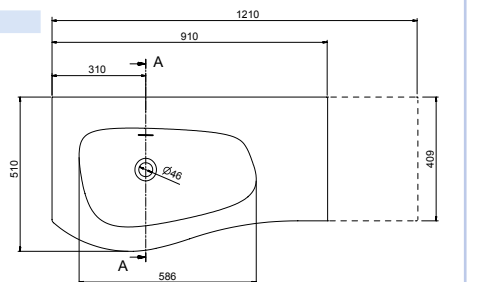

Basin MAM 1200 storage unit on the left solid surface
without bottle trap or clicker waste, without tap
1210 x 12 x 510 mm