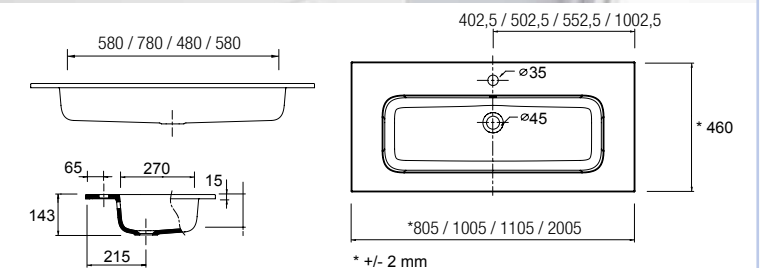

**19099 | 346 £**

**Basin SOFIA 1105 MineralMarmo**  
without bottle trap or clicker waste  
1105 x 15 x 460 mm

**18687 | 496 £**

**Basin SOFIA 1005 MineralMarmo**  
without bottle trap or clicker waste  
1005 x 15 x 460 mm

**19100 | 436 £**

**Basin SOFIA 2005 MineralMarmo**  
without bottle trap or clicker waste  
2005 x 15 x 460 mm

**24332 | 859 £**

**MINERALMARMO®**

DEPTH 45

**Basin SOFIA 1205 MineralMarmo**  
1 sink, 2 taps without bottle trap or clicker waste  
1205 x 15 x 460 mm