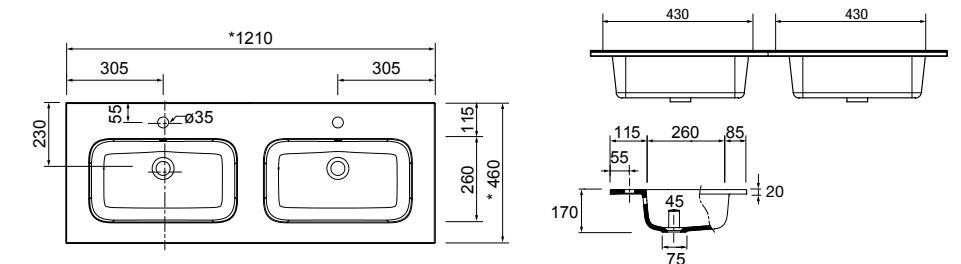

**PORCELAIN**

DEPTH 45

**Basin CONSTANZA 610 white porcelain**  
without bottle trap or clicker waste  
610 x 20 x 460 mm  
**26783 | 154 £**

**Basin CONSTANZA 710 white porcelain**  
without bottle trap or clicker waste  
710 x 20 x 460 mm  
**26782 | 164 £**

**Basin CONSTANZA 810 white porcelain**  
without bottle trap or clicker waste  
810 x 20 x 460 mm  
**26781 | 184 £**

**Basin CONSTANZA 910 white porcelain**  
without bottle trap or clicker waste  
910 x 20 x 460 mm  
**26780 | 195 £**

**PORCELAIN**

DEPTH 45

**Basin IBERIA 610 white porcelain**  
without bottle trap or clicker waste  
610 x 20 x 460 mm

**14711 | 141 £**

**Basin IBERIA 810 white porcelain**  
without bottle trap or clicker waste  
810 x 20 x 460 mm