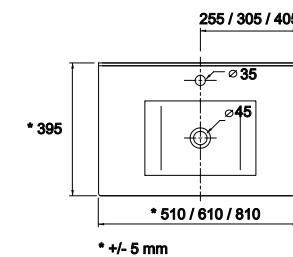

**Basin VENETO 1010 w/lower side shelf white porcelain**  
1 basin without bottle trap or clicker waste  
1010 x 120 x 460 mm  
87728 | 337 £

**PORCELAIN**

DEPTH 35

**Basin S35 610 superfine white porcelain**  
without bottle trap or clicker waste  
610 x 20 x 360 mm  
21684 | 164 £

**Basin S35 810 superfine white porcelain**  
without bottle trap or clicker waste  
810 x 20 x 360 mm  
21685 | 185 £

**PORCELAIN**

DEPTH 40

**Basin VENETO 1210 w/lower side shelf white porcelain**  
1 sink, 2 taps without bottle trap or clicker waste  
1210 x 120 x 460 mm  
87729 | 434 £

**Basin Depth 40 IBERIA 510 white porcelain**  
without bottle trap or clicker waste  
510 x 20 x 395 mm  
21564 | 125 £

**Basin Depth 40 IBERIA 810 white porcelain**  
without bottle trap or clicker waste  
810 x 20 x 395 mm  
21565 | 157 £

**Basin Depth 40 IBERIA 610 white porcelain**  
without bottle trap or clicker waste  
610 x 20 x 395 mm  
21360 | 136 £

**MINERALMARMO®**

DEPTH 45

**Basin ESCOCIA 1005 MineralMarmo**  
without bottle trap or clicker waste  
1005 x 120 x 460 mm