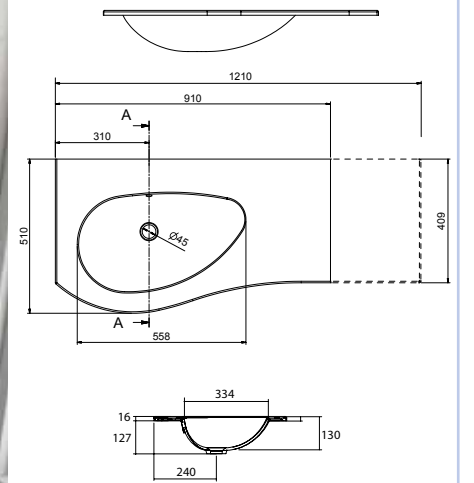

**Basin MAM 900 storage unit on the right gloss white mineral load**  
without bottle trap or clicker waste  
910 x 16 x 510 mm  
**83876 | 199 £**

**Basin MAM 1200 storage unit on the right gloss white mineral load**  
without bottle trap or clicker waste  
1210 x 16 x 510 mm  
**83878 | 269 £**

# MINERAL LOAD

DEPTH 50

**Basin MAM 900 storage unit on the left gloss white mineral load**  
without bottle trap or clicker waste, without tap  
910 x 16 x 510 mm  
**85904 | 199 £**

**Basin MAM 1200 storage unit on the left gloss white mineral load**  
without bottle trap or clicker waste, without tap  
1210 x 16 x 510 mm  
**85906 | 269 £**