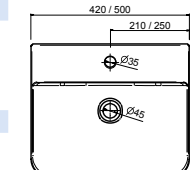

Countertop basin TENTO 500 white porcelain
without bottle trap or waste
500 x 420 x 130 mm
24552 | 165 £