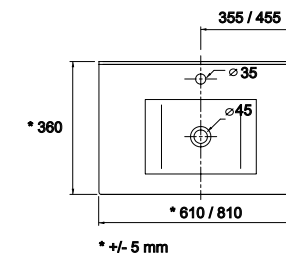

85912 | 434 £

**Basin VENETO 1210 double white porcelain**  
2 basins without bottle trap or clicker waste, without tap  
1210 x 120 x 460 mm

85913 | 467 £

**PORCELAIN**

DEPTH 45

**Basin VENETO 810 w/lower side shelf white porcelain**  
1 basin without bottle trap or clicker waste  
810 x 120 x 460 mm  
87727 | 294 £

**Basin VENETO 1010 w/lower side shelf white porcelain**  
1 basin without bottle trap or clicker waste  
1010 x 120 x 460 mm  
87728 | 337 £

**PORCELAIN**

DEPTH 35

**Basin S35 610 superfine white porcelain**  
without bottle trap or clicker waste  
610 x 20 x 360 mm  
21684 | 164 £

**Basin S35 810 superfine white porcelain**  
without bottle trap or clicker waste  
810 x 20 x 360 mm  
21685 | 185 £

**PORCELAIN**

DEPTH 40

**Basin VENETO 1210 w/lower side shelf white porcelain**  
1 sink, 2 taps without bottle trap or clicker waste  
1210 x 120 x 460 mm  
87729 | 434 £

**Basin Depth 40 IBERIA 510 white porcelain**  
without bottle trap or clicker waste  
510 x 20 x 395 mm  
21564 | 125 £

**Basin Depth 40 IBERIA 810 white porcelain**  
without bottle trap or clicker waste  
810 x 20 x 395 mm  
21565 | 157 £