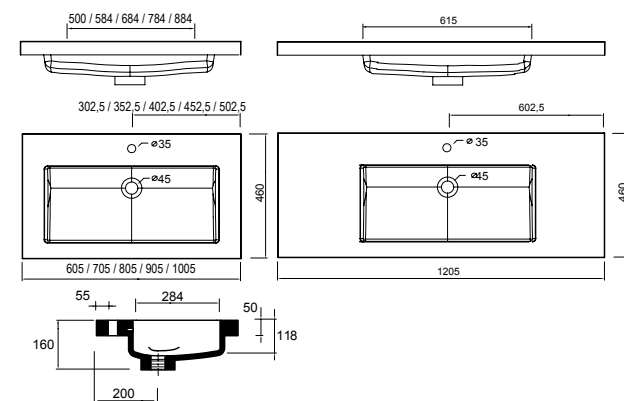

MINERAL LOAD

DEPTH 45

Basin TOSCANA 605 white mineral load
without bottle trap or clicker waste
605 x 50 x 460 mm

20748 | 241 £

Basin TOSCANA 705 white mineral load
without bottle trap or clicker waste
705 x 50 x 460 mm

20749 | 247 £

Basin TOSCANA 805 white mineral load
without bottle trap or clicker waste
805 x 50 x 460 mm

20750 | 266 £

Basin TOSCANA 905 white mineral load
without bottle trap or clicker waste
905 x 50 x 460 mm

20751 | 272 £

Basin TOSCANA 1005 white mineral load
without bottle trap or clicker waste
1005 x 50 x 460 mm

20752 | 291 £

Basin TOSCANA 1205 white mineral load
1 basin without bottle trap or clicker waste
1205 x 50 x 460 mm

23396 | 402 £

MINERAL LOAD

DEPTH 45

Basin TOSCANA 1200 white mineral load
1 sink, 2 taps without bottle trap or clicker waste
1205 x 50 x 460 mm

26938 | 425 £

Basin TOSCANA 1205 double white mineral load
without bottle trap or clicker waste
1205 x 50 x 460 mm

20753 | 424 £

Basin TOSCANA 1400 double white mineral load
without bottle trap or clicker waste
1405 x 50 x 460 mm

27144 | 457 £