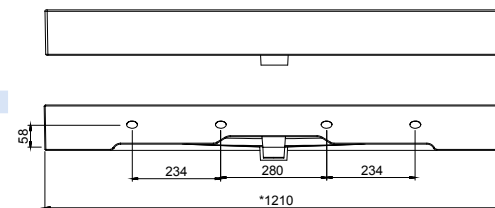

**Basin S35 810 superfine white porcelain**  
without bottle trap or clicker waste  
810 x 20 x 360 mm  
21685 | 185 £

**PORCELAIN**

DEPTH 40

**Basin VENETO 1210 w/lower side shelf white porcelain**  
1 sink, 2 taps without bottle trap or clicker waste  
1210 x 120 x 460 mm  
87729 | 434 £

**Basin Depth 40 IBERIA 510 white porcelain**  
without bottle trap or clicker waste  
510 x 20 x 395 mm  
21564 | 125 £

**Basin Depth 40 IBERIA 810 white porcelain**  
without bottle trap or clicker waste  
810 x 20 x 395 mm  
21565 | 157 £