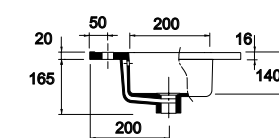

85912 | 434 £

**Basin VENETO 1210 double white porcelain**  
2 basins without bottle trap or clicker waste, without tap  
1210 x 120 x 460 mm

85913 | 467 £

**PORCELAIN**

DEPTH 45

**Basin VENETO 810 w/lower side shelf white porcelain**  
1 basin without bottle trap or clicker waste  
810 x 120 x 460 mm  
87727 | 294 £

**Basin VENETO 1010 w/lower side shelf white porcelain**  
1 basin without bottle trap or clicker waste  
1010 x 120 x 460 mm  
87728 | 337 £

**PORCELAIN**

DEPTH 35

**Basin S35 610 superfine white porcelain**  
without bottle trap or clicker waste  
610 x 20 x 360 mm  
21684 | 164 £

**Basin S35 810 superfine white porcelain**  
without bottle trap or clicker waste  
810 x 20 x 360 mm  
21685 | 185 £

**PORCELAIN**

DEPTH 40

**Basin VENETO 1210 w/lower side shelf white porcelain**  
1 sink, 2 taps without bottle trap or clicker waste  
1210 x 120 x 460 mm  
87729 | 434 £