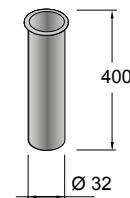

20753 | 424 £

**Basin TOSCANA 1400 double white mineral load**  
without bottle trap or clicker waste  
1405 x 50 x 460 mm

27144 | 457 £

# DRAIN PIPES

**Open bottle trap valve with waste chrome brass**  
16994 | 67 £

**Drain pipe clicker chrome brass**  
9699 | 56 £

**Drain pipe clicker chrome brass**  
13663 | 78 £

**Accessory tube chrome**  
For any bottle trap height  
Ø32 x 400 mm  
7787 | 26 £

**Bottle trap SMART**  
with open valve  
23032 | 85 £

**Bottle trap VINCI Matt black**  
with clicker waste  
26985 | 100 £

**Accessory tube black**  
For any bottle trap height  
Ø32 x 400 mm  
85679 | 26 £