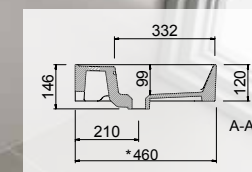

Basin VENETO 1010 white porcelain
1 basin without bottle trap or clicker waste, without tap
1010 x 120 x 460 mm

85911 | 337 £

Basin VENETO 1210 white porcelain
1 basin without bottle trap or clicker waste, without tap
1210 x 120 x 460 mm

85912 | 434 £