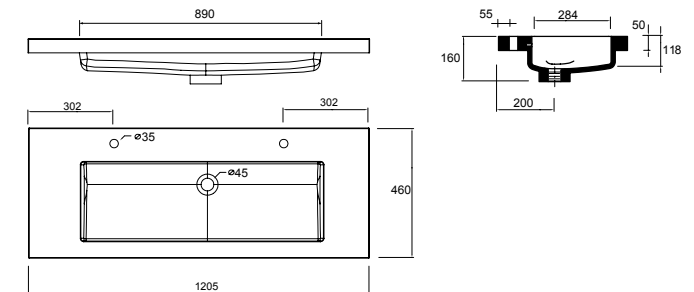

# MINERAL LOAD

DEPTH 45

**Basin TOSCANA 1200 white mineral load**  
1 sink, 2 taps without bottle trap or clicker waste  
1205 x 50 x 460 mm

26938 | 425 £

**Basin TOSCANA 1205 double white mineral load**  
without bottle trap or clicker waste  
1205 x 50 x 460 mm