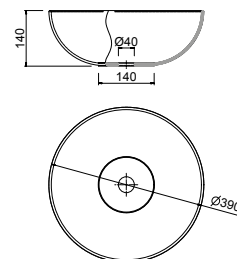

7

WASHBASIN

**PORCELAIN**

LAY ON

Countertop basin LOKUM matt black porcelain  
without bottle trap or clicker waste  
Ø 375 x 135 mm  
87734 | 208 £

**PORCELAIN**

LAY ON

Countertop basin EXTRA-THIN DESIR white porcelain  
without bottle trap or waste  
Ø 380 x 140 mm  
21855 | 214 £

Countertop basin VARMEGA 515 white porcelain  
without bottle trap or waste  
500 x 385 x 120 mm  
24553 | 143 £

Countertop basin ALTIRO matt white porcelain  
without bottle trap or waste  
Ø 390 x 140 mm  
24555 | 214 £