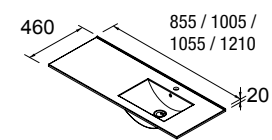

PORCELAIN

DEPTH 45

Basin IBERIA 610 white porcelain
without bottle trap or clicker waste
610 x 20 x 460 mm

14711 | 141 £

Basin IBERIA 810 white porcelain
without bottle trap or clicker waste
810 x 20 x 460 mm

14712 | 166 £

Basin IBERIA 1010 white porcelain
without bottle trap or clicker waste
1010 x 20 x 460 mm

14713 | 188 £

Basin IBERIA 710 white porcelain
without bottle trap or clicker waste
710 x 20 x 460 mm

16191 | 151 £

Basin IBERIA 910 white porcelain
without bottle trap or clicker waste
910 x 20 x 460 mm

19358 | 177 £

Basin IBERIA 1105 white porcelain
without bottle trap or clicker waste
1105 x 20 x 460 mm

20745 | 341 £

Basin IBERIA 1200 1 basin white porcelain
without bottle trap or clicker waste
1200 x 20 x 460 mm

23701 | 389 £

PORCELAIN

DEPTH 45

Basin IBERIA 855 storage unit on the right white porcelain
without bottle trap or clicker waste
855 x 20 x 460 mm

21090 | 247 £

Basin IBERIA 1055 storage unit on the right white porcelain
without bottle trap or clicker waste
1055 x 20 x 460 mm

21092 | 330 £

Basin IBERIA 1005 storage unit on the right white porcelain
without bottle trap or clicker waste
1005 x 20 x 460 mm

20744 | 306 £

Basin IBERIA 1210 storage unit on the right white porcelain
without bottle trap or clicker waste
1210 x 20 x 460 mm

20747 | 389 £

Basin IBERIA 1200 double white porcelain
without bottle trap or clicker waste
1200 x 20 x 460 mm

15459 | 389 £

Basin IBERIA 855 storage unit on the left white porcelain
without bottle trap or clicker waste
855 x 20 x 460 mm

21091 | 247 £

Basin IBERIA 1055 storage unit on the left white porcelain
without bottle trap or clicker waste
1055 x 20 x 460 mm

21093 | 330 £

Basin IBERIA 1005 storage unit on the left white porcelain
without bottle trap or clicker waste
1005 x 20 x 460 mm

20743 | 306 £