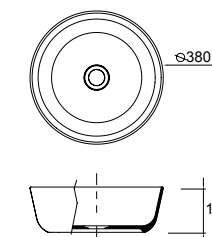

7

WASHBASIN

**PORCELAIN**

LAY ON

Countertop basin LOKUM matt black porcelain  
without bottle trap or clicker waste  
Ø 375 x 135 mm  
87734 | 208 £

**PORCELAIN**

LAY ON

Countertop basin EXTRA-THIN DESIR white porcelain  
without bottle trap or waste  
Ø 380 x 140 mm  
21855 | 214 £

Countertop basin VARMEGA 515 white porcelain  
without bottle trap or waste  
500 x 385 x 120 mm  
24553 | 143 £

Countertop basin ALTIRO matt white porcelain  
without bottle trap or waste  
Ø 390 x 140 mm  
24555 | 214 £