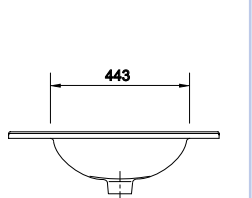

**Basin VENETO 1010 w/lower side shelf white porcelain**  
1 basin without bottle trap or clicker waste  
1010 x 120 x 460 mm  
87728 | 337 £

**PORCELAIN**

DEPTH 35

**Basin S35 610 superfine white porcelain**  
without bottle trap or clicker waste  
610 x 20 x 360 mm  
21684 | 164 £

**Basin S35 810 superfine white porcelain**  
without bottle trap or clicker waste  
810 x 20 x 360 mm  
21685 | 185 £

**PORCELAIN**

DEPTH 40

**Basin VENETO 1210 w/lower side shelf white porcelain**  
1 sink, 2 taps without bottle trap or clicker waste  
1210 x 120 x 460 mm  
87729 | 434 £

**Basin Depth 40 IBERIA 510 white porcelain**  
without bottle trap or clicker waste  
510 x 20 x 395 mm  
21564 | 125 £

**Basin Depth 40 IBERIA 810 white porcelain**  
without bottle trap or clicker waste  
810 x 20 x 395 mm  
21565 | 157 £

**Basin Depth 40 IBERIA 610 white porcelain**  
without bottle trap or clicker waste  
610 x 20 x 395 mm  
21360 | 136 £

**MINERALMARMO®**

DEPTH 45

**Basin ESCOCIA 1005 MineralMarmo**  
without bottle trap or clicker waste  
1005 x 120 x 460 mm