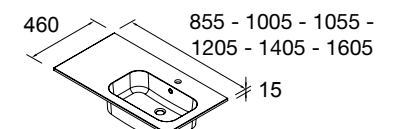

Basin SOFIA 1605 storage unit on the left MineralMarmo
without bottle trap or clicker waste
1605 x 15 x 460 mm

Basin SOFIA 1405 storage unit on the left MineralMarmo
without bottle trap or clicker waste, for vanity unit of 700
1405 x 15 x 460 mm