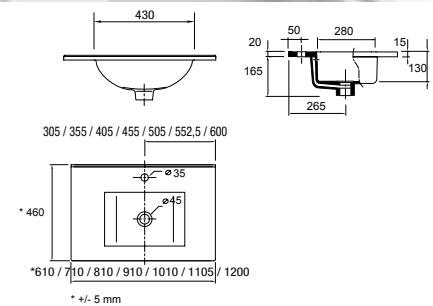

**PORCELAIN**

DEPTH 45

**Basin IBERIA 610 white porcelain**  
without bottle trap or clicker waste  
610 x 20 x 460 mm

**14711 | 141 £**

**Basin IBERIA 810 white porcelain**  
without bottle trap or clicker waste  
810 x 20 x 460 mm

**14712 | 166 £**

**Basin IBERIA 1010 white porcelain**  
without bottle trap or clicker waste  
1010 x 20 x 460 mm

**14713 | 188 £**

**Basin IBERIA 710 white porcelain**  
without bottle trap or clicker waste  
710 x 20 x 460 mm

**16191 | 151 £**

**Basin IBERIA 910 white porcelain**  
without bottle trap or clicker waste  
910 x 20 x 460 mm

**19358 | 177 £**

**Basin IBERIA 1105 white porcelain**  
without bottle trap or clicker waste  
1105 x 20 x 460 mm

**20745 | 341 £**

**Basin IBERIA 1200 1 basin white porcelain**  
without bottle trap or clicker waste  
1200 x 20 x 460 mm

**23701 | 389 £**

**PORCELAIN**

DEPTH 45

**Basin IBERIA 855 storage unit on the right white porcelain**  
without bottle trap or clicker waste  
855 x 20 x 460 mm