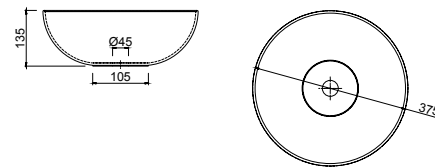

7

WASHBASIN

**PORCELAIN**

LAY ON

Countertop basin LOKUM matt black porcelain  
without bottle trap or clicker waste  
Ø 375 x 135 mm  
87734 | 208 £

**PORCELAIN**

LAY ON

Countertop basin EXTRA-THIN DESIR white porcelain  
without bottle trap or waste  
Ø 380 x 140 mm  
21855 | 214 £