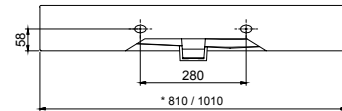

PORCELAIN

DEPTH 45

PORCELAIN

DEPTH 35

Basin S35 810 superfine white porcelain
without bottle trap or clicker waste
810 x 20 x 360 mm
21685 | 185 £

PORCELAIN

DEPTH 40

Basin Depth 40 IBERIA 610 white porcelain
without bottle trap or clicker waste
610 x 20 x 395 mm
21360 | 136 £