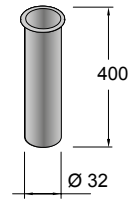

20753 | 424 £

**Basin TOSCANA 1400 double white mineral load**  
without bottle trap or clicker waste  
1405 x 50 x 460 mm

27144 | 457 £

# DRAIN PIPES

**Open bottle trap valve with waste chrome brass**  
16994 | 67 £

**Drain pipe clicker chrome brass**  
9699 | 56 £

**Drain pipe clicker chrome brass**  
13663 | 78 £

**Accessory tube chrome**  
For any bottle trap height  
Ø32 x 400 mm  
7787 | 26 £

**Bottle trap SMART**  
with open valve  
23032 | 85 £

**Bottle trap VINCI Matt black**  
with clicker waste  
26985 | 100 £

**Accessory tube black**  
For any bottle trap height  
Ø32 x 400 mm  
85679 | 26 £