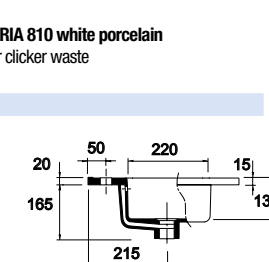

PORCELAIN

DEPTH 45

PORCELAIN

DEPTH 35

Basin S35 810 superfine white porcelain
without bottle trap or clicker waste
810 x 20 x 360 mm
21685 | 185 £

PORCELAIN

DEPTH 40

Basin Depth 40 IBERIA 610 white porcelain
without bottle trap or clicker waste
610 x 20 x 395 mm
21360 | 136 £