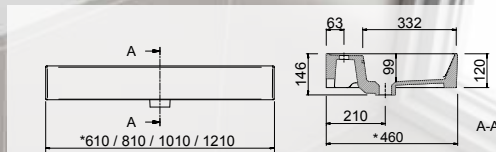

**15459 | 389 £**

**Basin IBERIA 855 storage unit on the left white porcelain**  
without bottle trap or clicker waste  
855 x 20 x 460 mm

**21091 | 247 £**

**Basin IBERIA 1055 storage unit on the left white porcelain**  
without bottle trap or clicker waste  
1055 x 20 x 460 mm

**21093 | 330 £**

**Basin IBERIA 1005 storage unit on the left white porcelain**  
without bottle trap or clicker waste  
1005 x 20 x 460 mm

**20743 | 306 £**

**Basin IBERIA 1210 storage unit on the left white porcelain**  
without bottle trap or clicker waste  
1210 x 20 x 460 mm

**20746 | 389 £**

**PORCELAIN**

DEPTH 45

**Basin VENETO 610 white porcelain**  
1 basin without bottle trap or clicker waste  
610 x 120 x 460 mm

23400 | 271 £

**Basin VENETO 810 white porcelain**  
1 basin without bottle trap or clicker waste  
810 x 120 x 460 mm