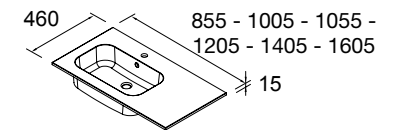

24336 | 633 £

**Basin SOFIA 1005 storage unit on the right MineralMarmo**  
without bottle trap or clicker waste  
1005 x 15 x 460 mm

18688 | 445 £

**Basin SOFIA 1605 storage unit on the right MineralMarmo**  
without bottle trap or clicker waste  
1605 x 15 x 460 mm

24334 | 678 £

**Basin SOFIA 1055 storage unit on the right MineralMarmo**  
without bottle trap or clicker waste  
1055 x 15 x 460 mm

18695 | 471 £

**Basin SOFIA 1405 storage unit on the right MineralMarmo**  
without bottle trap or clicker waste, for vanity unit of 700  
1405 x 15 x 460 mm

24807 | 633 £

**Basin SOFIA 1205 storage unit on the right MineralMarmo**  
without bottle trap or clicker waste  
1205 x 15 x 460 mm

18684 | 512 £

**Basin SOFIA 1205 double MineralMarmo**  
without bottle trap or clicker waste  
1205 x 15 x 460 mm