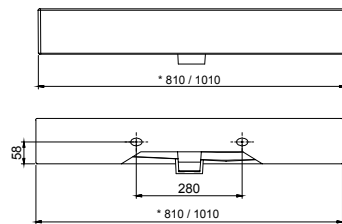

85912 | 434 £

**Basin VENETO 1210 double white porcelain**  
2 basins without bottle trap or clicker waste, without tap  
1210 x 120 x 460 mm

85913 | 467 £

**PORCELAIN**

DEPTH 45

**Basin VENETO 810 w/lower side shelf white porcelain**  
1 basin without bottle trap or clicker waste  
810 x 120 x 460 mm  
87727 | 294 £

**Basin VENETO 1010 w/lower side shelf white porcelain**  
1 basin without bottle trap or clicker waste  
1010 x 120 x 460 mm  
87728 | 337 £

**PORCELAIN**

DEPTH 35

**Basin S35 610 superfine white porcelain**  
without bottle trap or clicker waste  
610 x 20 x 360 mm  
21684 | 164 £