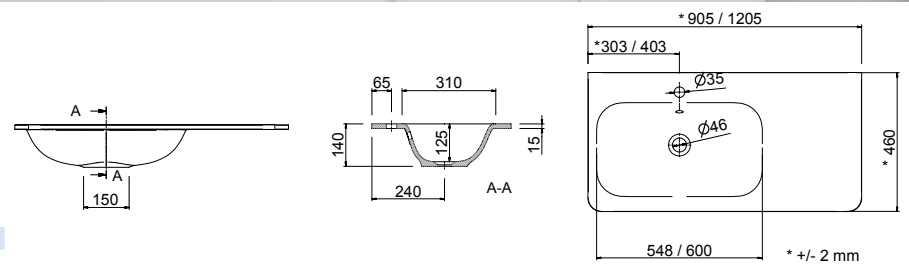

Basin UNIQ 1205 storage unit on the right matt mineralsolid
without bottle trap or clicker waste
1205 x 15 x 460 mm