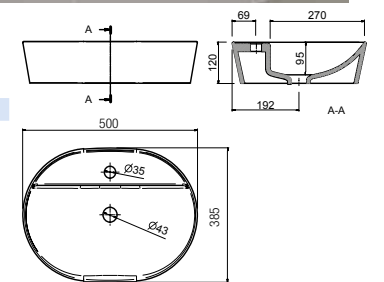

7

WASHBASIN

**PORCELAIN**

LAY ON

Countertop basin LOKUM matt black porcelain  
without bottle trap or clicker waste  
Ø 375 x 135 mm  
87734 | 208 £

**PORCELAIN**

LAY ON

Countertop basin EXTRA-THIN DESIR white porcelain  
without bottle trap or waste  
Ø 380 x 140 mm  
21855 | 214 £

Countertop basin VARMEGA 515 white porcelain  
without bottle trap or waste  
500 x 385 x 120 mm  
24553 | 143 £

Countertop basin ALTIRO matt white porcelain  
without bottle trap or waste  
Ø 390 x 140 mm  
24555 | 214 £