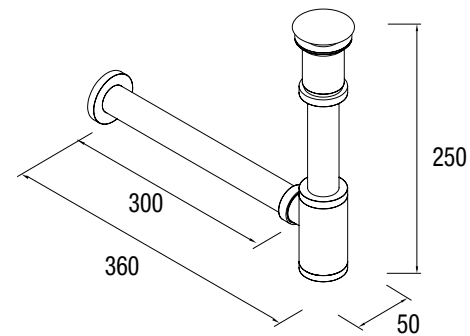

# DRAIN PIPES

**Open bottle trap valve with waste chrome brass**  
16994 | 67 £

**Drain pipe clicker chrome brass**  
9699 | 56 £

**Drain pipe clicker chrome brass**  
13663 | 78 £

**Accessory tube chrome**  
For any bottle trap height  
Ø32 x 400 mm  
7787 | 26 £

**Bottle trap SMART**  
with open valve  
23032 | 85 £

**Bottle trap VINCI Matt black**  
with clicker waste  
26985 | 100 £

**Accessory tube black**  
For any bottle trap height  
Ø32 x 400 mm  
85679 | 26 £