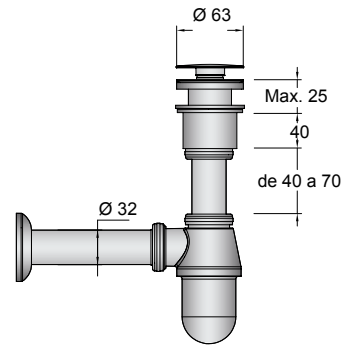

# MINERAL LOAD

DEPTH 45

**Basin TOSCANA 1200 white mineral load**  
1 sink, 2 taps without bottle trap or clicker waste  
1205 x 50 x 460 mm

26938 | 425 £

**Basin TOSCANA 1205 double white mineral load**  
without bottle trap or clicker waste  
1205 x 50 x 460 mm

20753 | 424 £

**Basin TOSCANA 1400 double white mineral load**  
without bottle trap or clicker waste  
1405 x 50 x 460 mm

27144 | 457 £

# DRAIN PIPES

**Open bottle trap valve with waste chrome brass**  
16994 | 67 £

**Drain pipe clicker chrome brass**  
9699 | 56 £

**Drain pipe clicker chrome brass**  
13663 | 78 £

**Accessory tube chrome**  
For any bottle trap height  
Ø32 x 400 mm  
7787 | 26 £

**Bottle trap SMART**  
with open valve  
23032 | 85 £

**Bottle trap VINCI Matt black**  
with clicker waste  
26985 | 100 £

**Accessory tube black**  
For any bottle trap height  
Ø32 x 400 mm  
85679 | 26 £