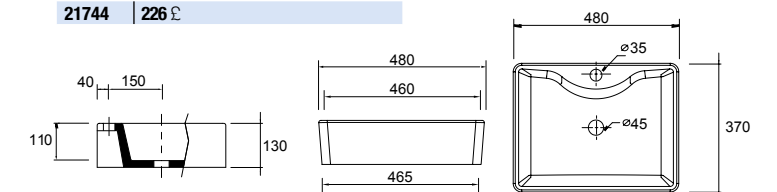

PORCELAIN

LAY ON

PORCELAIN

LAY ON