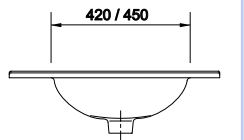

85912 | 434 £

**Basin VENETO 1210 double white porcelain**  
2 basins without bottle trap or clicker waste, without tap  
1210 x 120 x 460 mm

85913 | 467 £

**PORCELAIN**

DEPTH 45

**Basin VENETO 810 w/lower side shelf white porcelain**  
1 basin without bottle trap or clicker waste  
810 x 120 x 460 mm  
87727 | 294 £

**Basin VENETO 1010 w/lower side shelf white porcelain**  
1 basin without bottle trap or clicker waste  
1010 x 120 x 460 mm  
87728 | 337 £

**PORCELAIN**

DEPTH 35

**Basin S35 610 superfine white porcelain**  
without bottle trap or clicker waste  
610 x 20 x 360 mm  
21684 | 164 £

**Basin S35 810 superfine white porcelain**  
without bottle trap or clicker waste  
810 x 20 x 360 mm  
21685 | 185 £

**PORCELAIN**

DEPTH 40

**Basin VENETO 1210 w/lower side shelf white porcelain**  
1 sink, 2 taps without bottle trap or clicker waste  
1210 x 120 x 460 mm  
87729 | 434 £

**Basin Depth 40 IBERIA 510 white porcelain**  
without bottle trap or clicker waste  
510 x 20 x 395 mm  
21564 | 125 £

**Basin Depth 40 IBERIA 810 white porcelain**  
without bottle trap or clicker waste  
810 x 20 x 395 mm  
21565 | 157 £