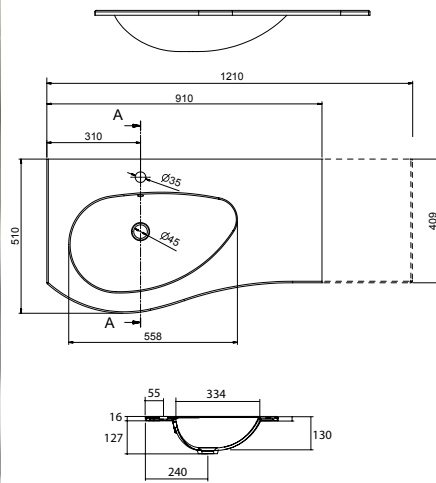

MINERAL LOAD

DEPTH 50

Basin MAM 900 storage unit on the left gloss white mineral load
without bottle trap or clicker waste
910 x 16 x 510 mm
83877 | 199 £

Basin MAM 1200 storage unit on the left gloss white mineral load
without bottle trap or clicker waste
1210 x 16 x 510 mm
83879 | 269 £

Basin MAM 900 storage unit on the right gloss white mineral load
without bottle trap or clicker waste
910 x 16 x 510 mm
83876 | 199 £

Basin MAM 1200 storage unit on the right gloss white mineral load
without bottle trap or clicker waste
1210 x 16 x 510 mm
83878 | 269 £