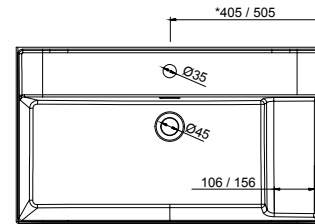

23399 | 434 £

**Basin VENETO 1010 white porcelain**  
1 basin without bottle trap or clicker waste, without tap  
1010 x 120 x 460 mm

85911 | 337 £

**Basin VENETO 1210 white porcelain**  
1 basin without bottle trap or clicker waste, without tap  
1210 x 120 x 460 mm

85912 | 434 £

**Basin VENETO 1210 double white porcelain**  
2 basins without bottle trap or clicker waste, without tap  
1210 x 120 x 460 mm

85913 | 467 £

**PORCELAIN**

DEPTH 45

**Basin VENETO 810 w/lower side shelf white porcelain**  
1 basin without bottle trap or clicker waste  
810 x 120 x 460 mm  
87727 | 294 £

**Basin VENETO 1010 w/lower side shelf white porcelain**  
1 basin without bottle trap or clicker waste  
1010 x 120 x 460 mm  
87728 | 337 £

**PORCELAIN**

DEPTH 35

**Basin S35 610 superfine white porcelain**  
without bottle trap or clicker waste  
610 x 20 x 360 mm  
21684 | 164 £