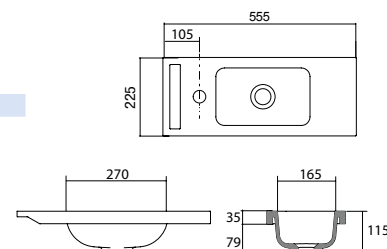

**PORCELAIN**

LAY ON

**Countertop basin DOLCE 390 white porcelain**  
without bottle trap or waste  
390 x 390 x 140 mm  
**24554 | 110 £**

**Countertop basin SENSATION white porcelain**  
without bottle trap or waste  
485 x 128 x 297 mm  
**21739 | 203 £**

**SOLID SURFACE**

LAY ON

**Countertop basin BOL solid surface**  
without bottle trap or clicker waste  
Ø 390 x 140 mm  
**26536 | 214 £**

**Basin MARTHA 555 matt white solid surface**  
without bottle trap or clicker waste  
555 x 35 x 225 mm  
**24785 | 180 £**

**PORCELAIN**

DEPTH 45

**Basin CONSTANZA 610 white porcelain**  
without bottle trap or clicker waste  
610 x 20 x 460 mm  
**26783 | 154 £**

**Basin CONSTANZA 710 white porcelain**  
without bottle trap or clicker waste  
710 x 20 x 460 mm  
**26782 | 164 £**