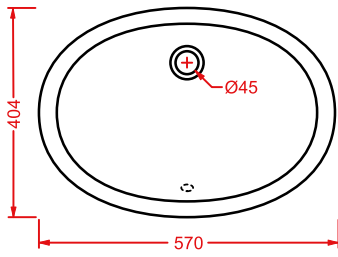

lavabo appoggio 43
countertop washbasin 43

EOLO

ELL001 EOLO

lavabo incasso 59
drop in washbasin 59

APOLLO

APL001 APOLLO

lavabo semincasso 66
semi-recessed washbasin 66

DIANA

DIL001 DIANA

lavabo sottopiano 57
under-countertop washbasin 57

IDEA

IDL001 IDEA

lavabo sottopiano 60
under-countertop washbasin 60

NETTUNO

NTL001 NETTUNO

lavabo sottopiano 56
under-countertop washbasin 56