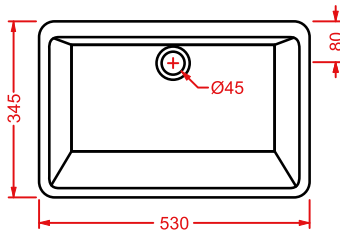

GEA

GEL001 GEA

lavabo sottopiano 53
under-countertop washbasin 53