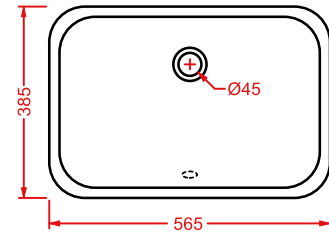

DIL001 DIANA

lavabo sottopiano 57
under-countertop washbasin 57

IDEA

IDL001 IDEA

lavabo sottopiano 60
under-countertop washbasin 60

NETTUNO

NTL001 NETTUNO

lavabo sottopiano 56
under-countertop washbasin 56