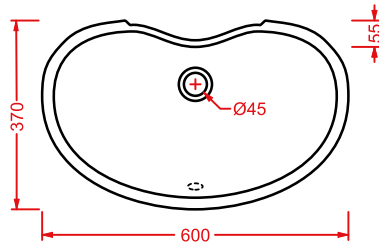

DIL001 DIANA

lavabo sottopiano 57
under-countertop washbasin 57

IDEA

IDL001 IDEA

lavabo sottopiano 60
under-countertop washbasin 60

NETTUNO

NTL001 NETTUNO

lavabo sottopiano 56
under-countertop washbasin 56