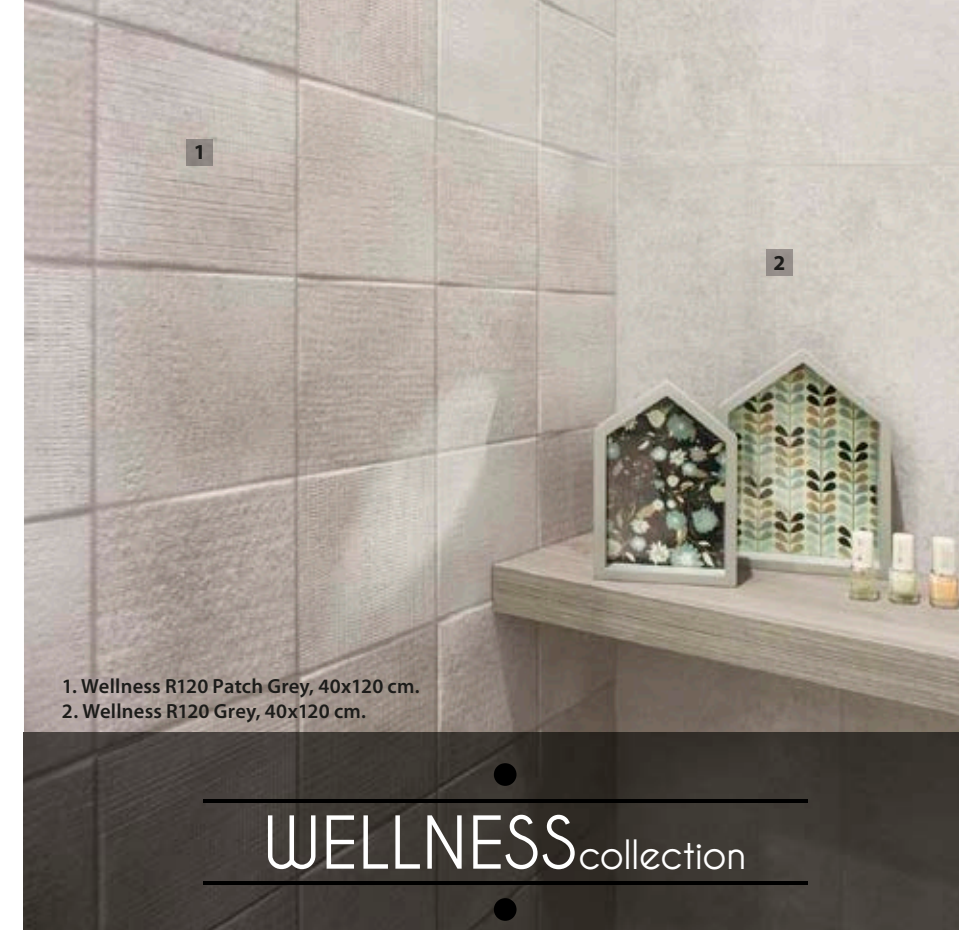

WELLNESScollection

INDUSTRIAL & MINIMAL
Cemento · Concrete

AZTECA

Colores disponibles:
Available colors:

White

Grey

WELLNESS R120
Pasta blanca · White body
40x120 cm · 15,7" x 47,2"

WELLNESS LUX 60
Porcelánico · Porcelain
60x60 cm · 23,6" x 23,6"

Versatilidad en gráficas · Graphic range

WELLNESS R120 (40x120 cm): 10 ... WELLNESS LUX 60 (60x60 cm): 10

1. Wellness R120 white, 40x120 cm.
2. Wellness R120 Patch white, 40x120 cm.
3. Wellness Lux 60 grey, 60x60 cm.

1. Wellness R120 grey, 40x120 cm.
2. Wellness R120 Patch grey, 40x120 cm.
3. Habitat 20 roble, 19,4x120 cm.

1. Wellness R120 Patch Grey, 40x120 cm.
2. Wellness R120 Grey, 40x120 cm.

WELLNESScollection

Relieve · Relief: WELLNESS R120 PATCH

WELLNESS R120 WHITE · 40x120 cm · B94

WELLNESS R120 PATCH WHITE · 40x120 cm · B95

WELLNESS R120 GREY · 40x120 cm · B94

WELLNESS R120 PATCH GREY · 40x120 cm · B95

WELLNESS LUX 60 WHITE · 60x60 cm · B37

WELLNESS LUX 60 GREY · 60x60 cm · B37