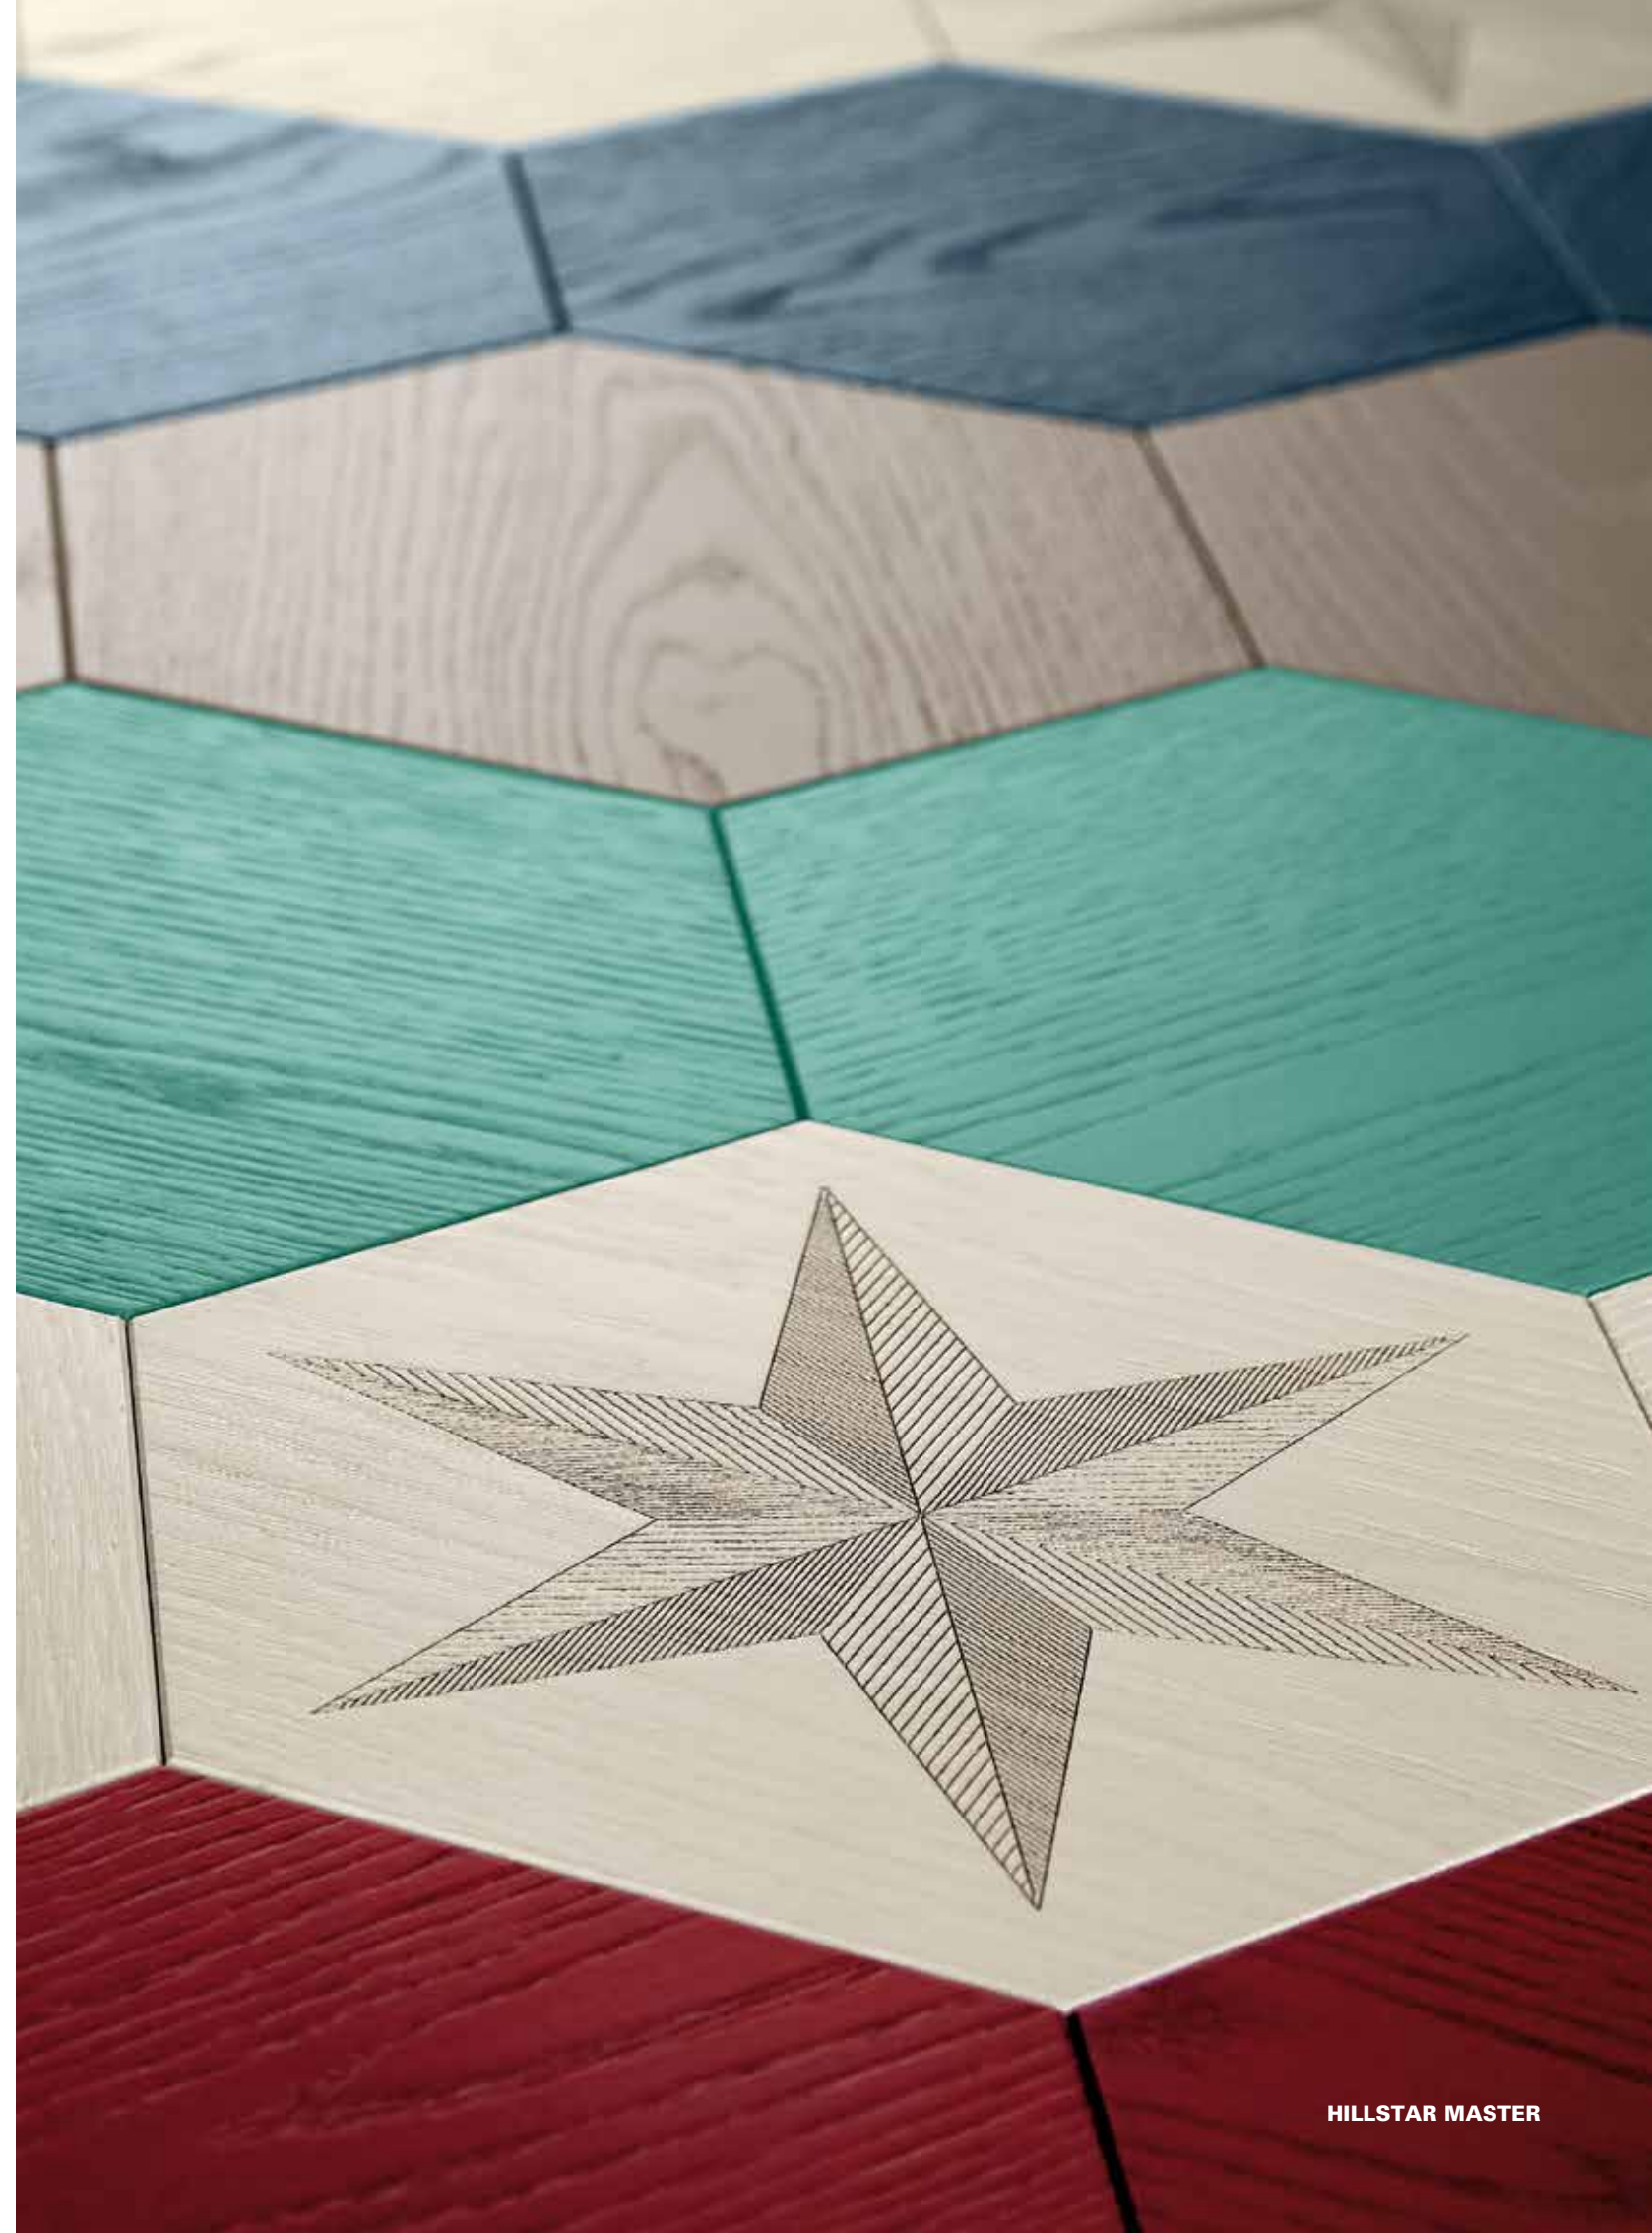

Pearl, Naturale, Marron Glacé, Cuoio, Moka

Pearl, Sugar, Marron Glacé, Mint, Cuoio

HILLSTAR MASTER