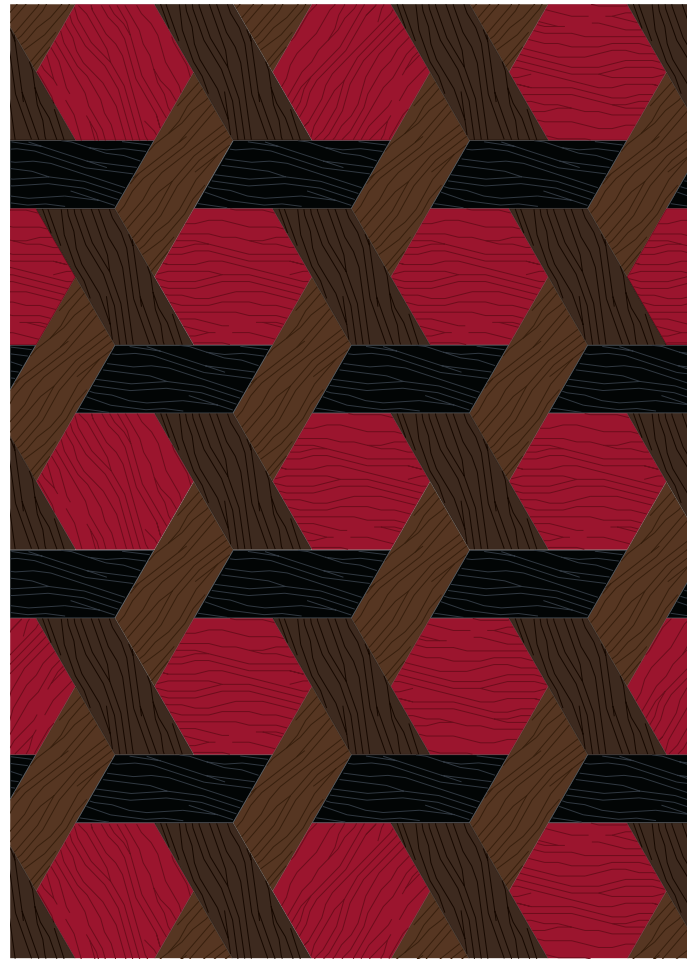

CANNAGE CLASSIQUE

Pearl, Marron Glacé, Naturale, Cuoio

Cherry, Notte, Cuoio, Moka