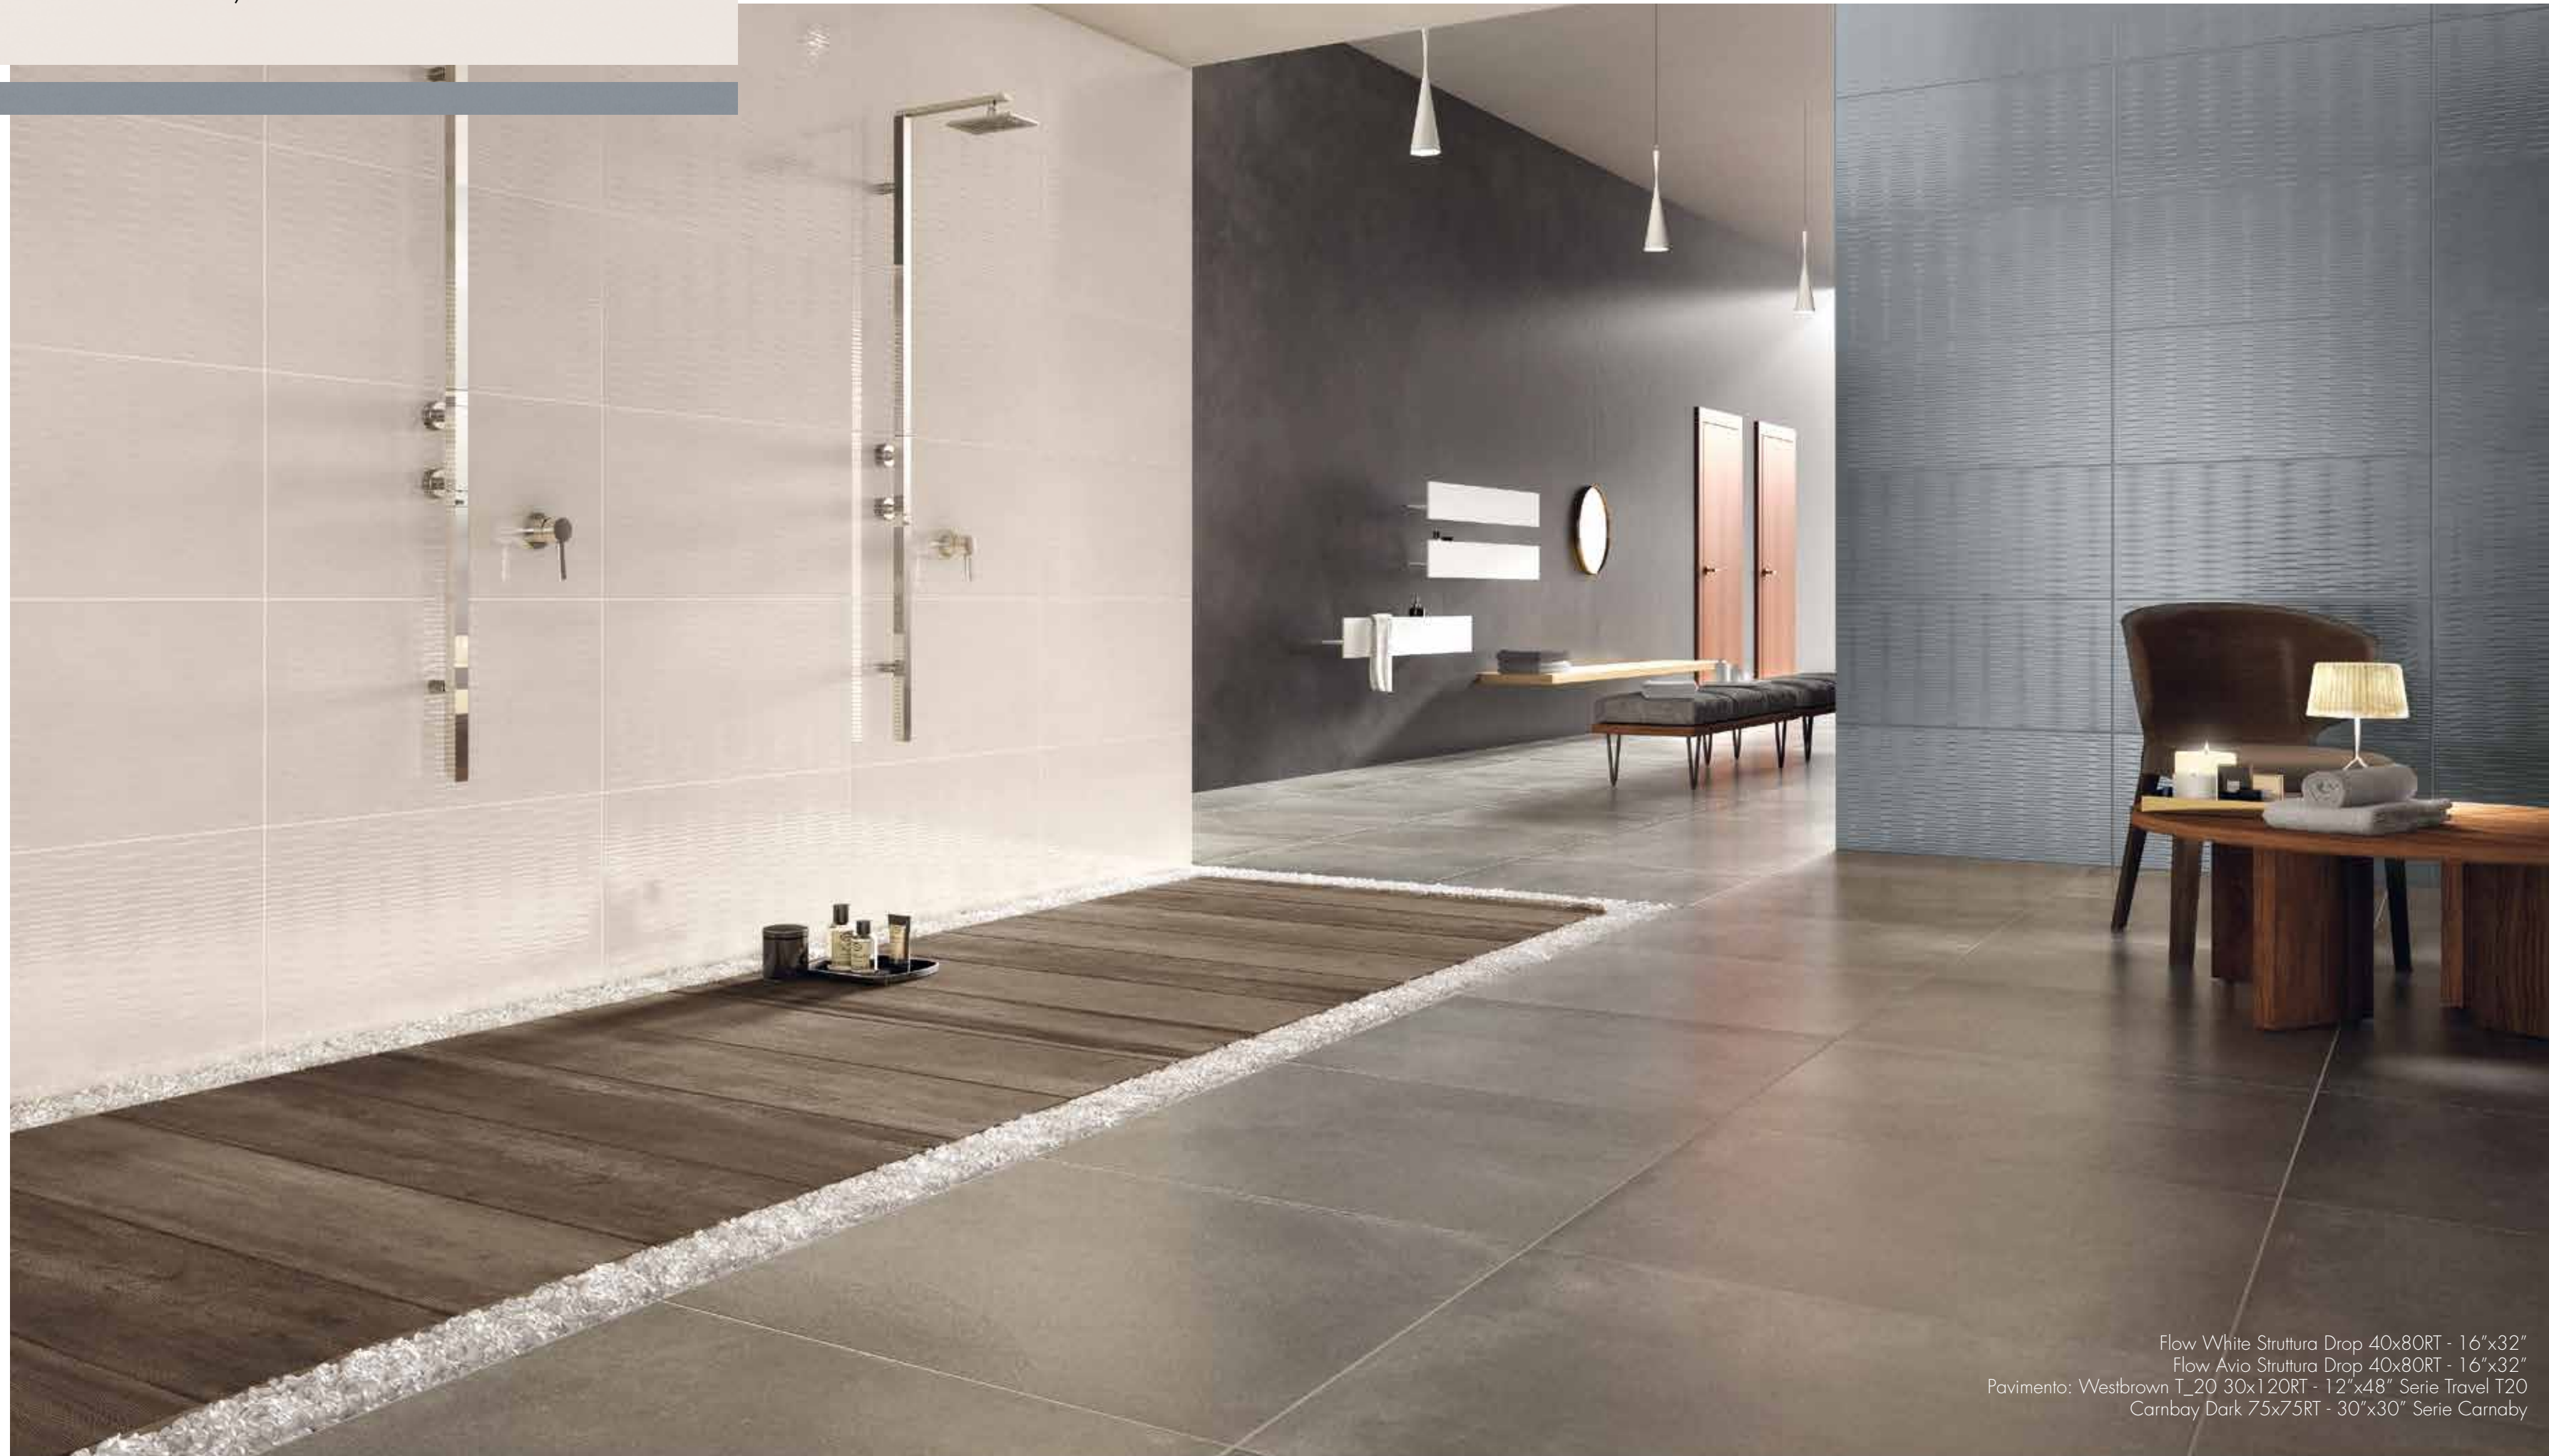

Flow White 40x80RT - 16"x32"
Flow White Struttura Line 20x80RT - 8"x32"
Southgold spaccatella 10,5x45RT - 4 1/8"x18" Serie Travel
Southgold ang. spaccatella verticale 5,2x45 - 2"x18"
Pavimento: Southgold T_20 30x120RT - 12"x48" Serie Travel T20