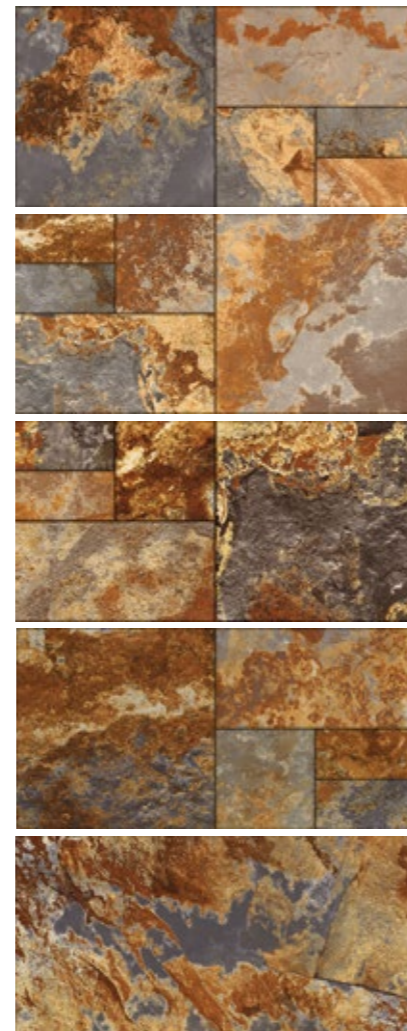

ZEUS

Porcelain Tiles · 4 Different Sizes

Zeus was the god of the sky and ruler of the Olympian gods.

Greek Mythology.

Wide-range of shapes which gives a characterful impression.

Size options

PORCELAIN TILES

60x60R cm. 23,6"x23,6"		±RT ±20mm
61x61 cm. 24"x24"		
70x70 cm. 27,6"x27,6"		±RT
75x75R cm. 29,5"x29,5"		±RT ±20mm
76x76 cm. 29,9"x29,9"		
45x90 cm. 17,7"x35,4"		±RT

Packing

Box	SIZE	PIECES	SQM	KG
	45x90	3	1,22	29
Pallet	SIZE	BOXES	SQM	KG
	45x90	32	39,04	930
	70x70	36	52,92	1.370

Zeus Magma 45x90Rcm.
5 Tiles shown