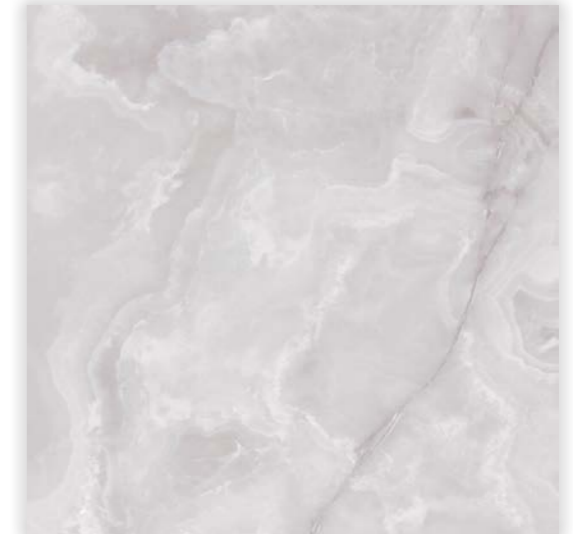

NEW ▶ 1200x600x8 mm | Matt MJV23F31210B

Majestic gold

NEW ▶ 600x600x8 mm | Matt MJV18F36010B

Majestic cream

NEW ▶ 600x600x8 mm | Matt MJV54F36010B

Majestic pearl

NEW ▶ 600x600x8 mm | Matt MJV23F36010B