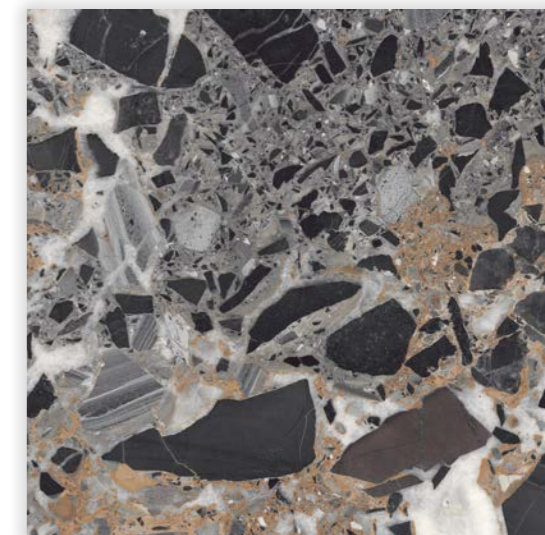

Parma black

NEW ▶ 600x600x8 mm | Glossy

MFC31F36010C

PARMA